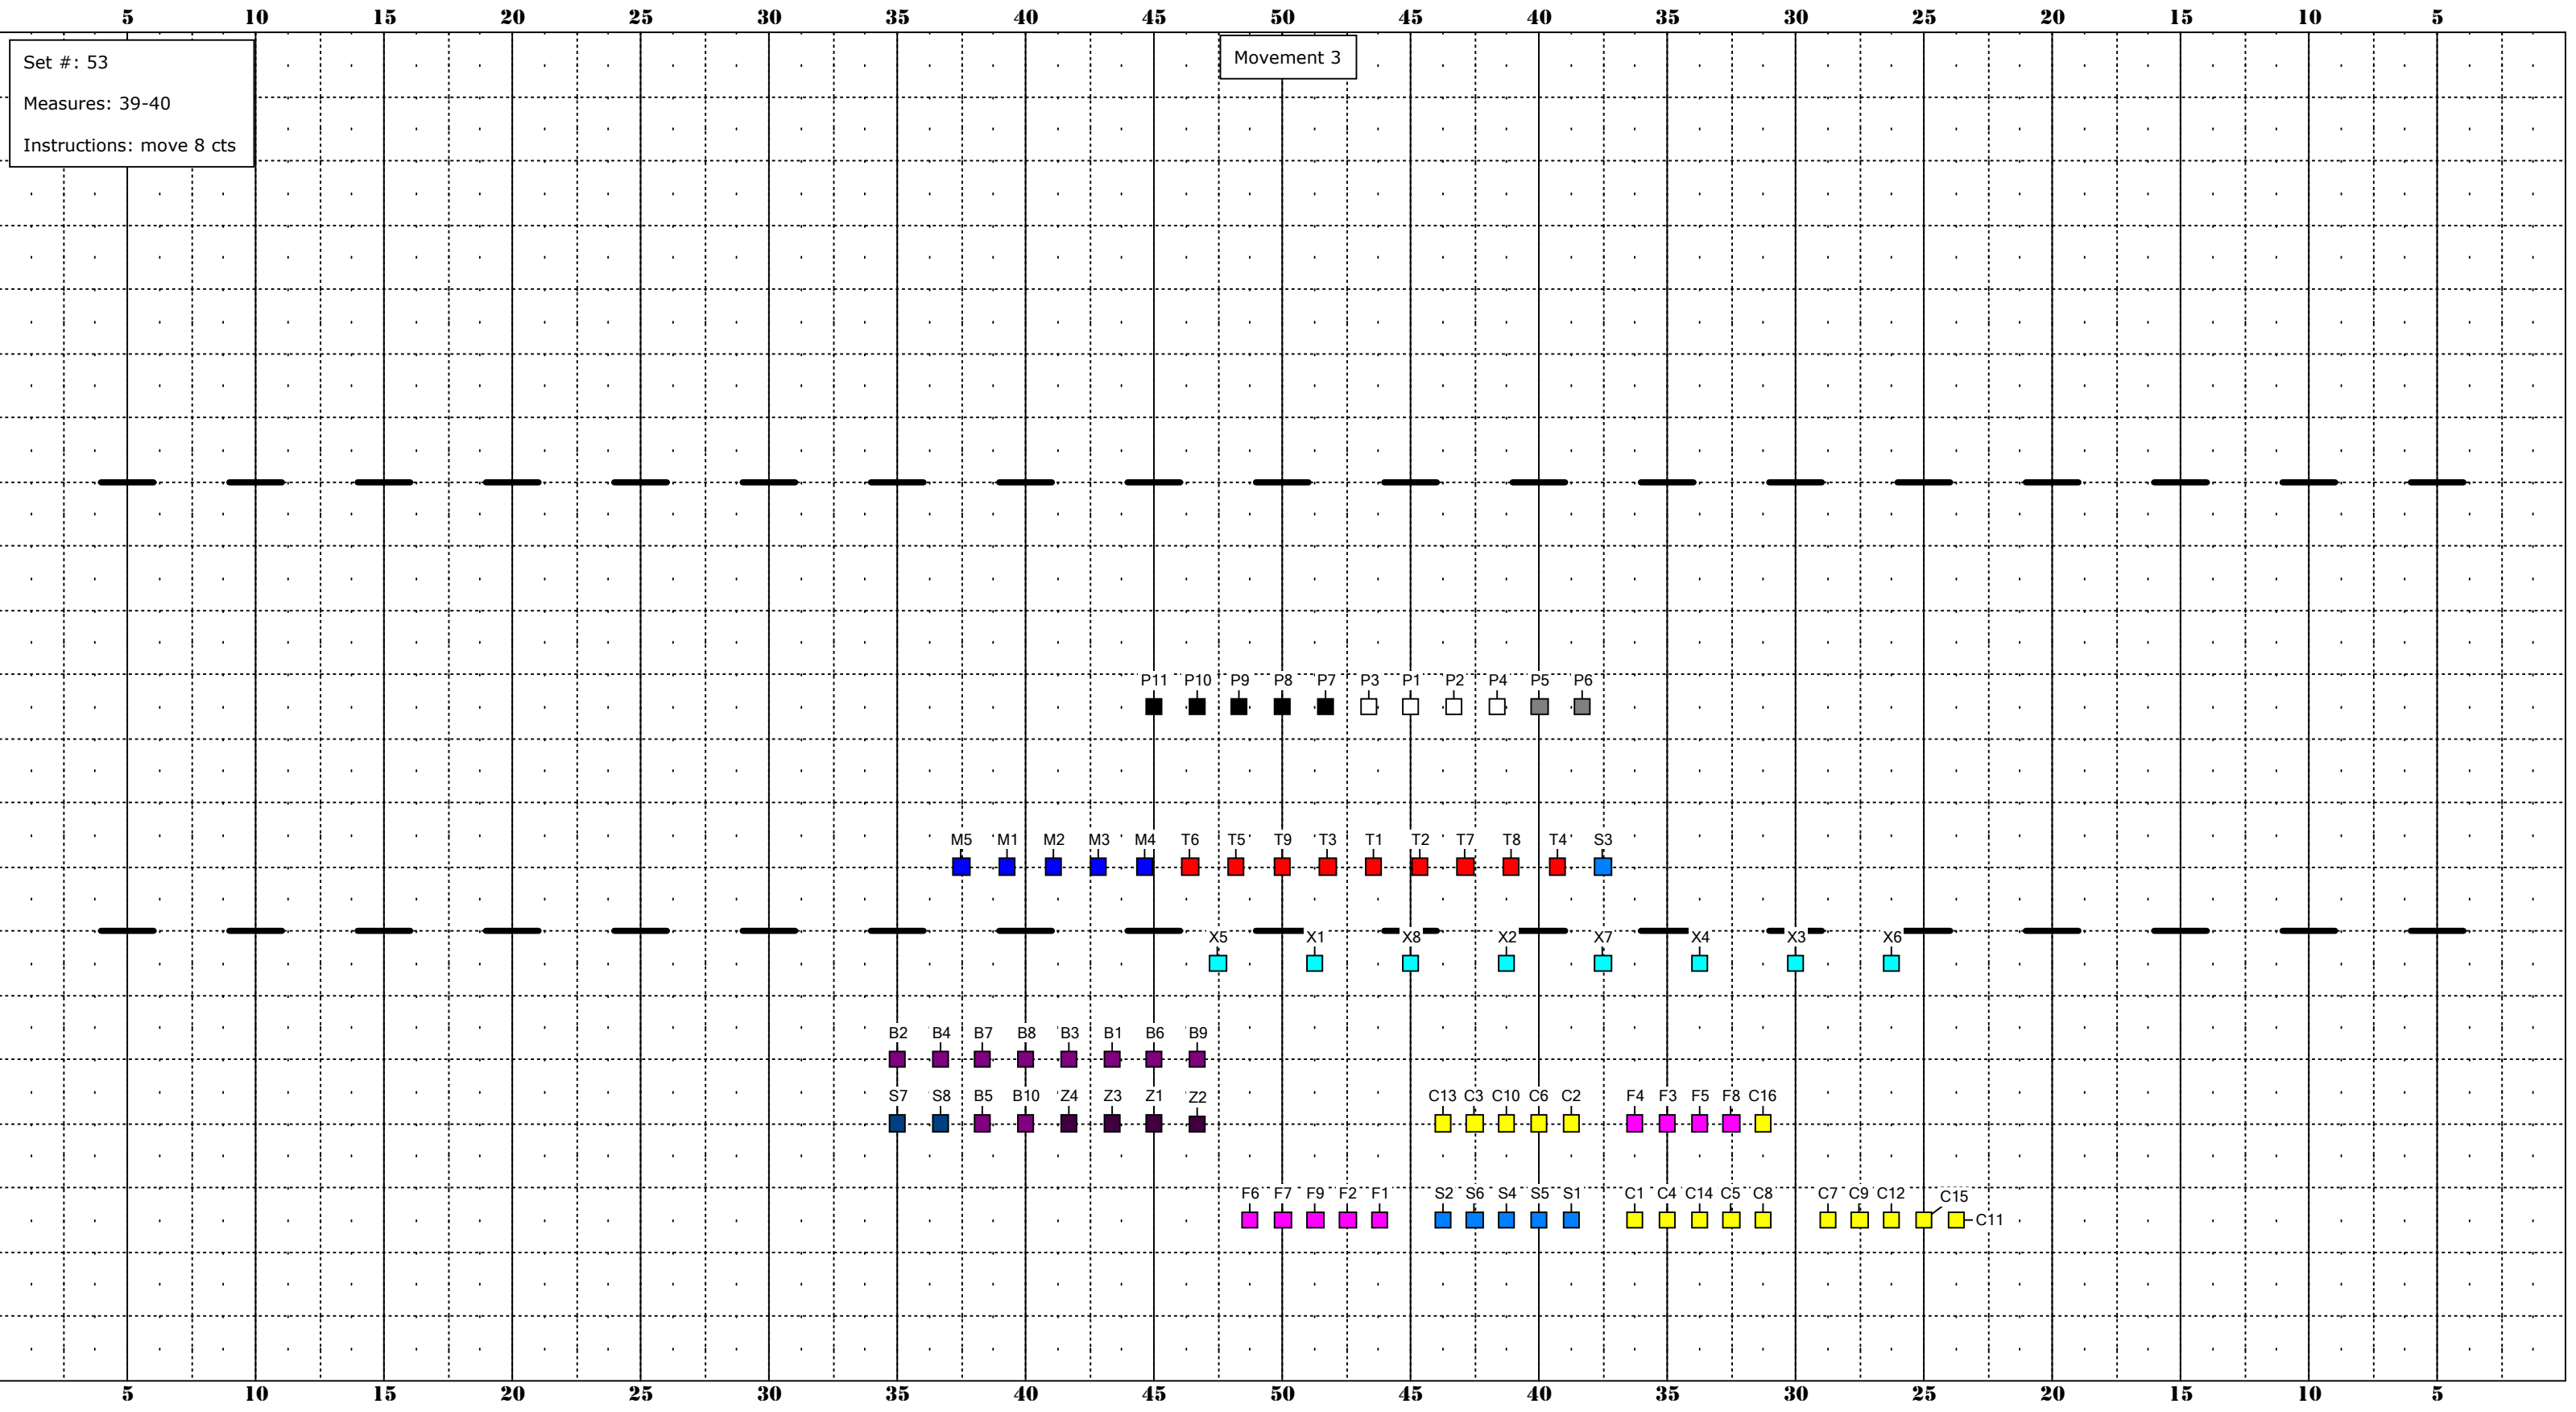

MARRIOTT'S RIDGE 2019

DRILL DESIGN BY:

Arjuna Myles