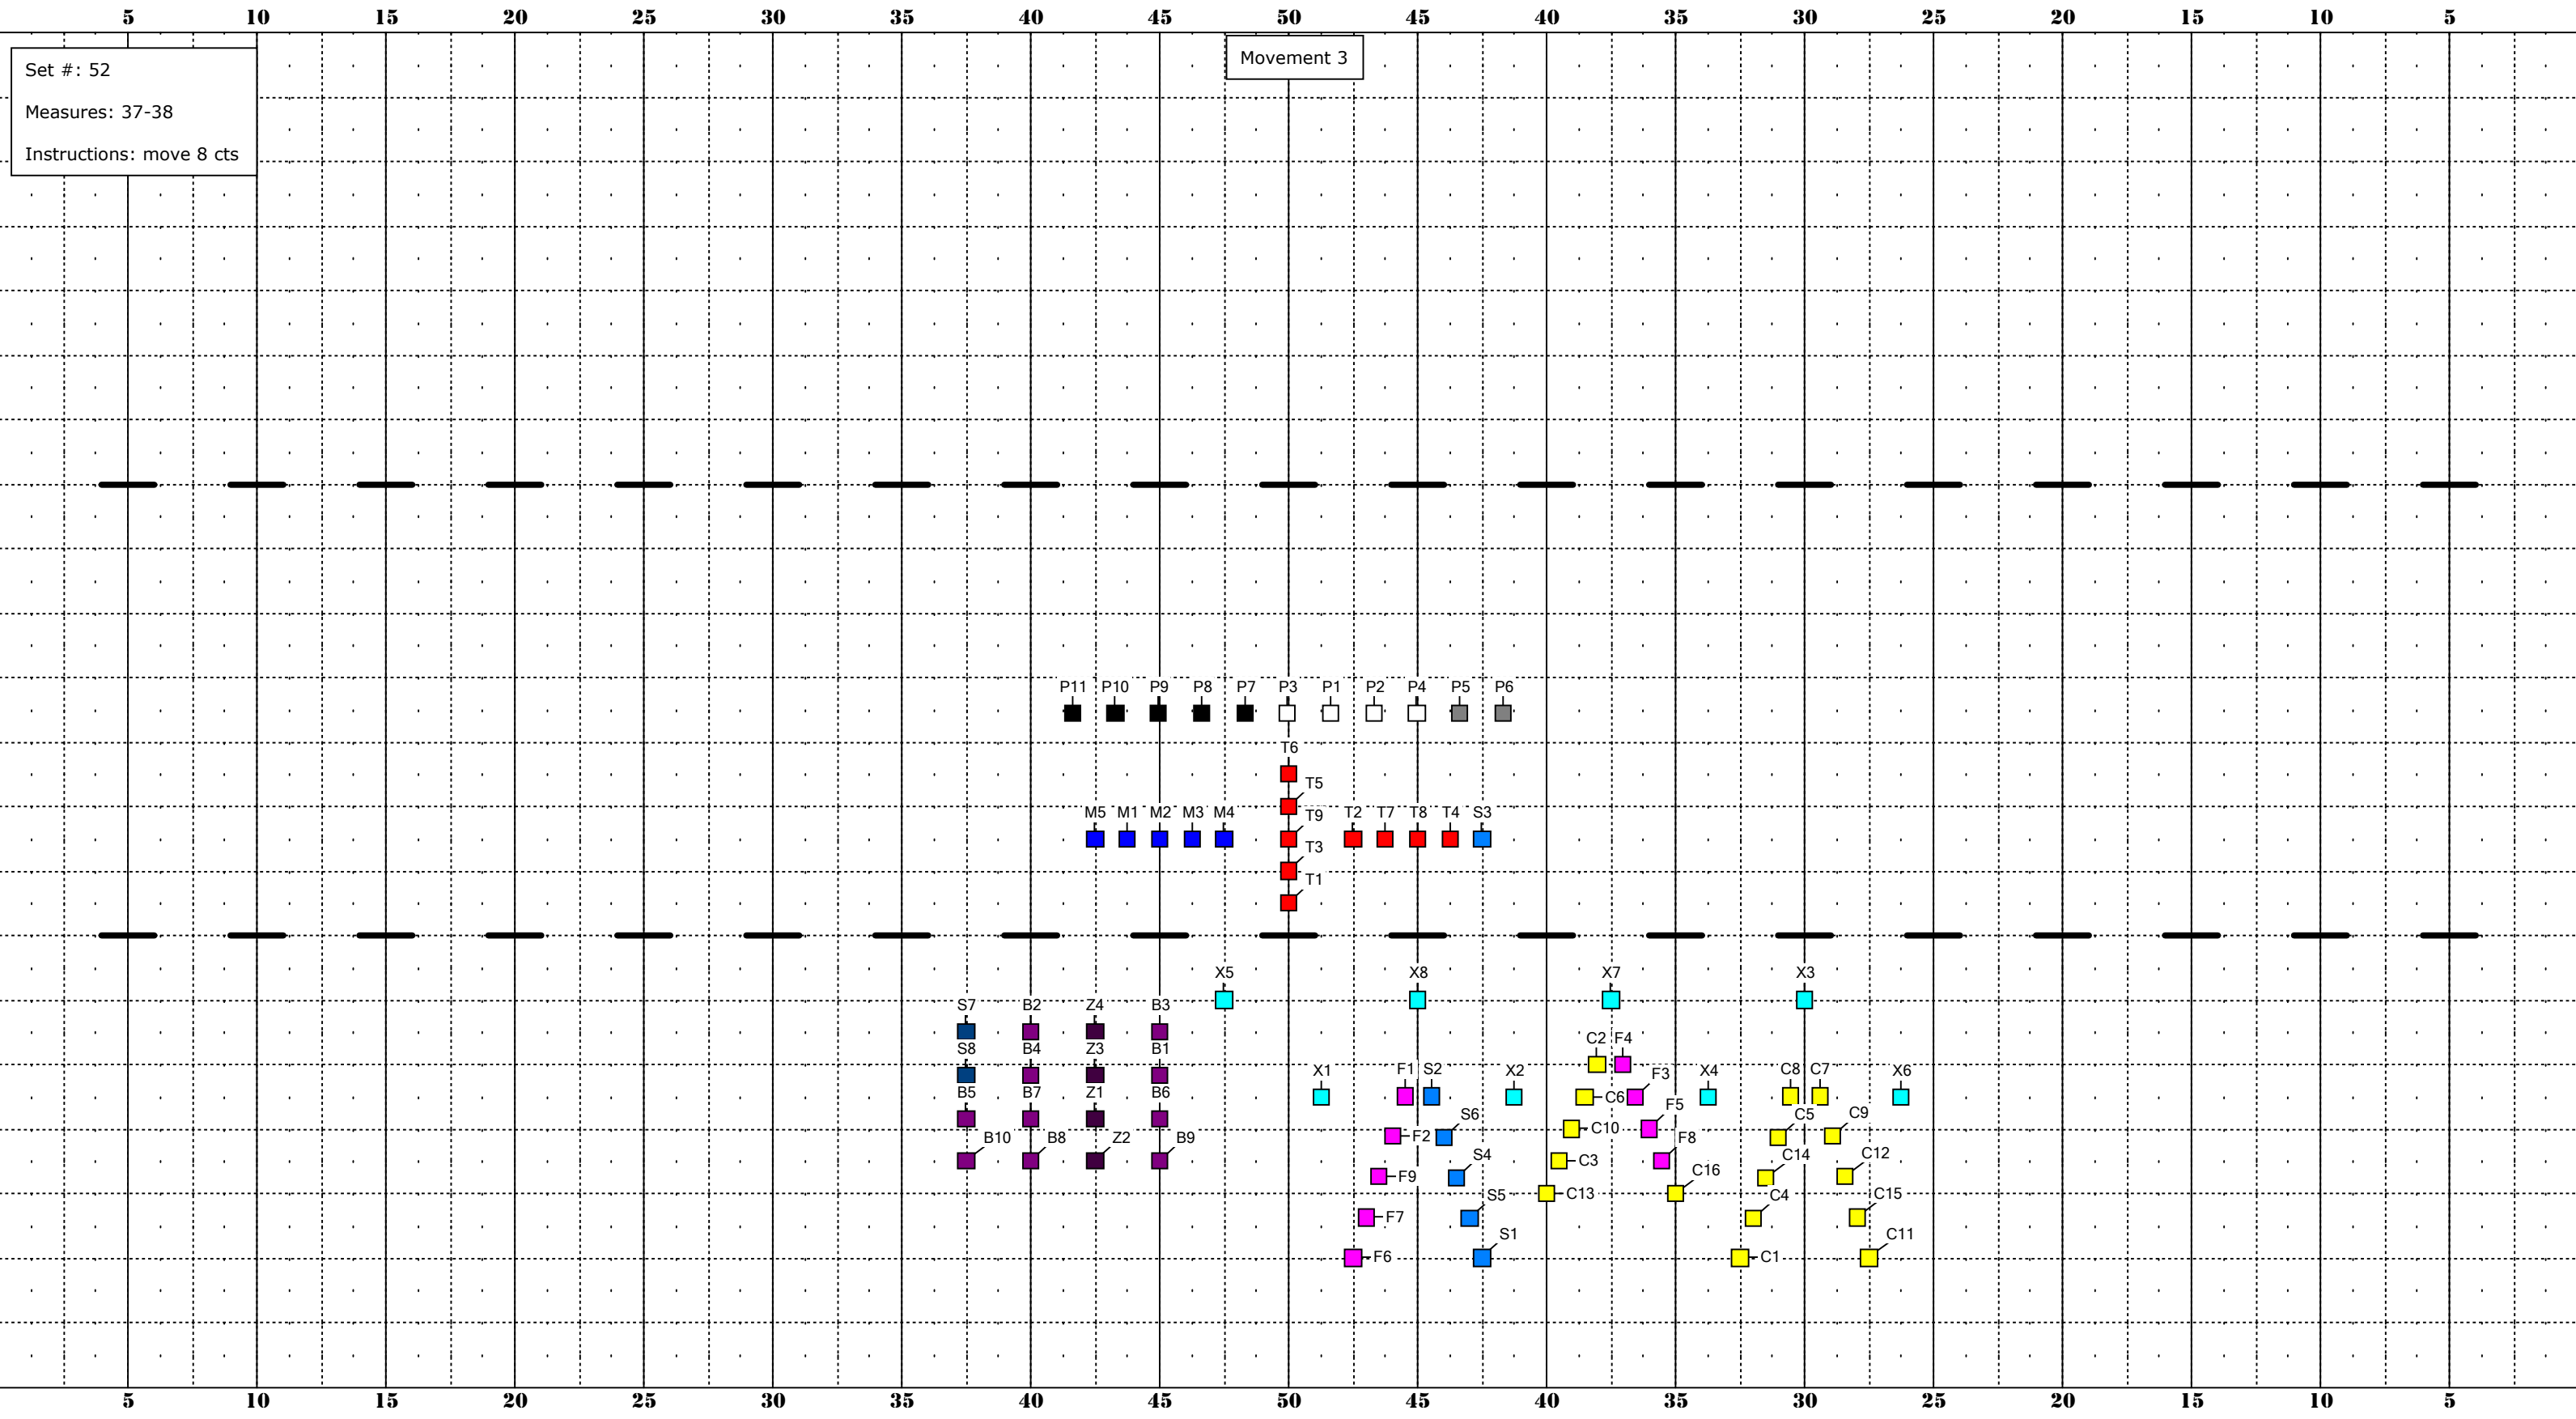

MARRIOTT'S RIDGE 2019

DRILL DESIGN BY:

Arjuna Myles