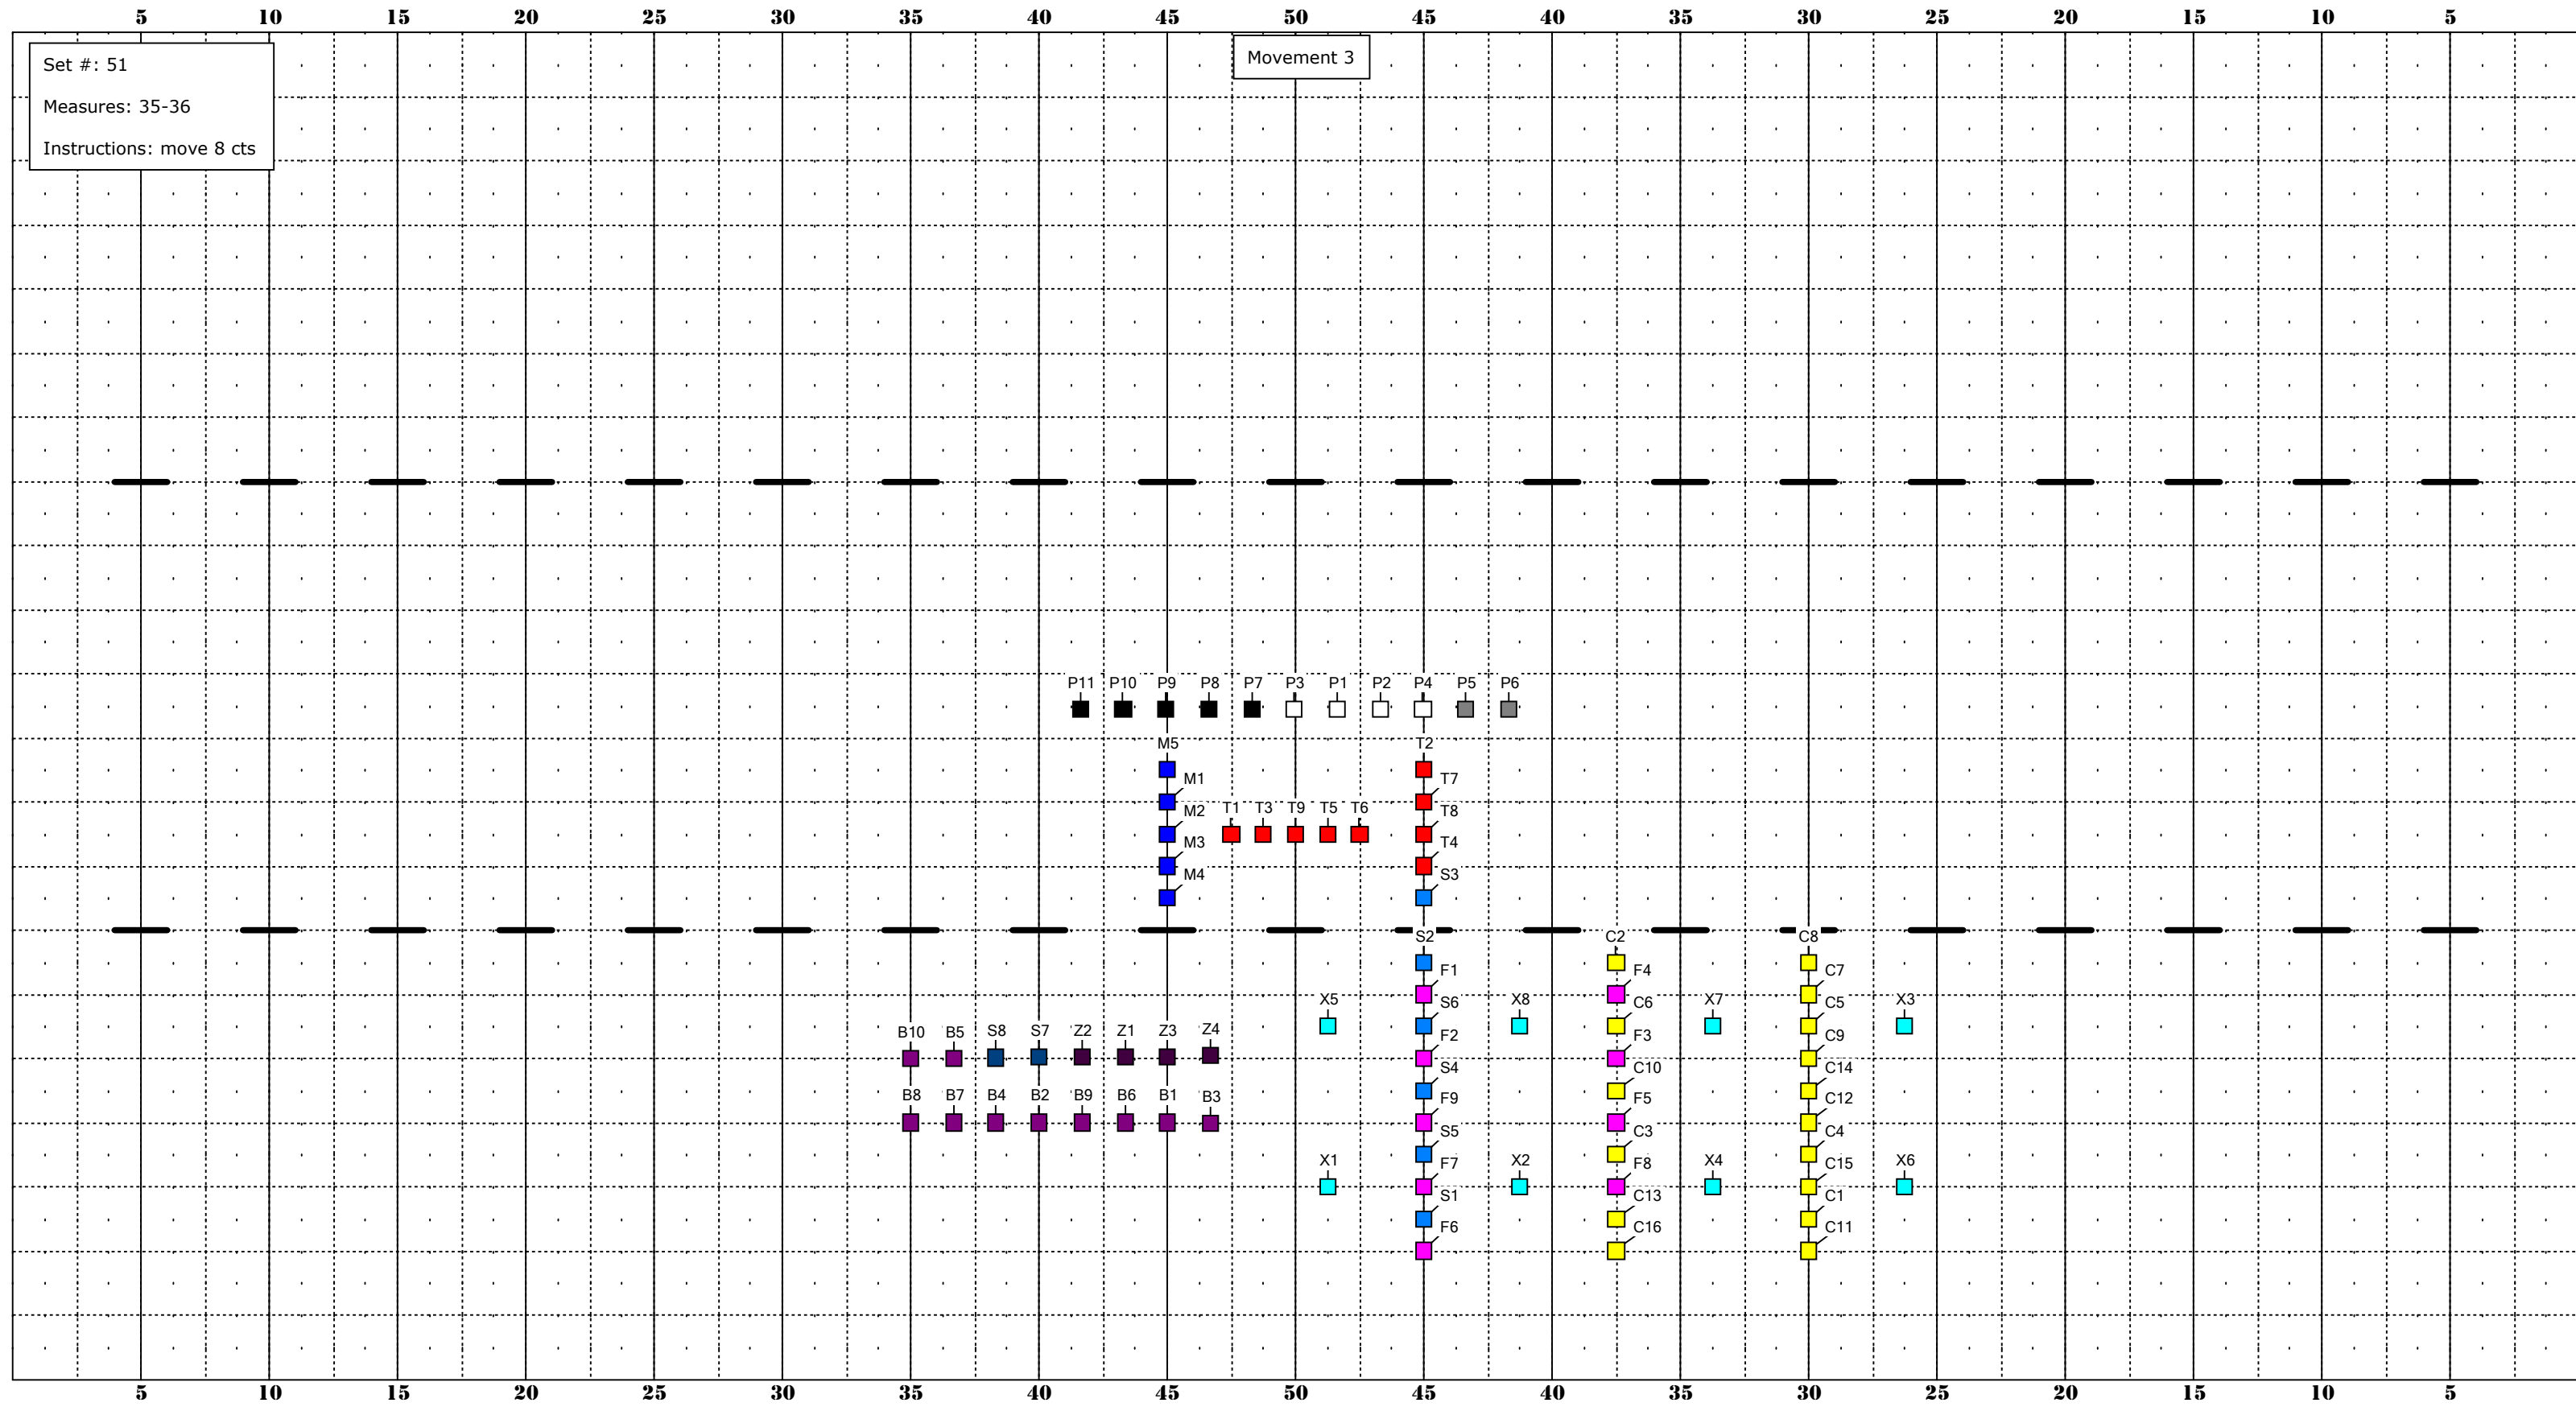

# MARRIOTT'S RIDGE 2019

Set #: 51  
Measures: 35-36  
Instructions: move 8 cts

Movement 3

DRILL DESIGN BY:

*Arjuna Myles*