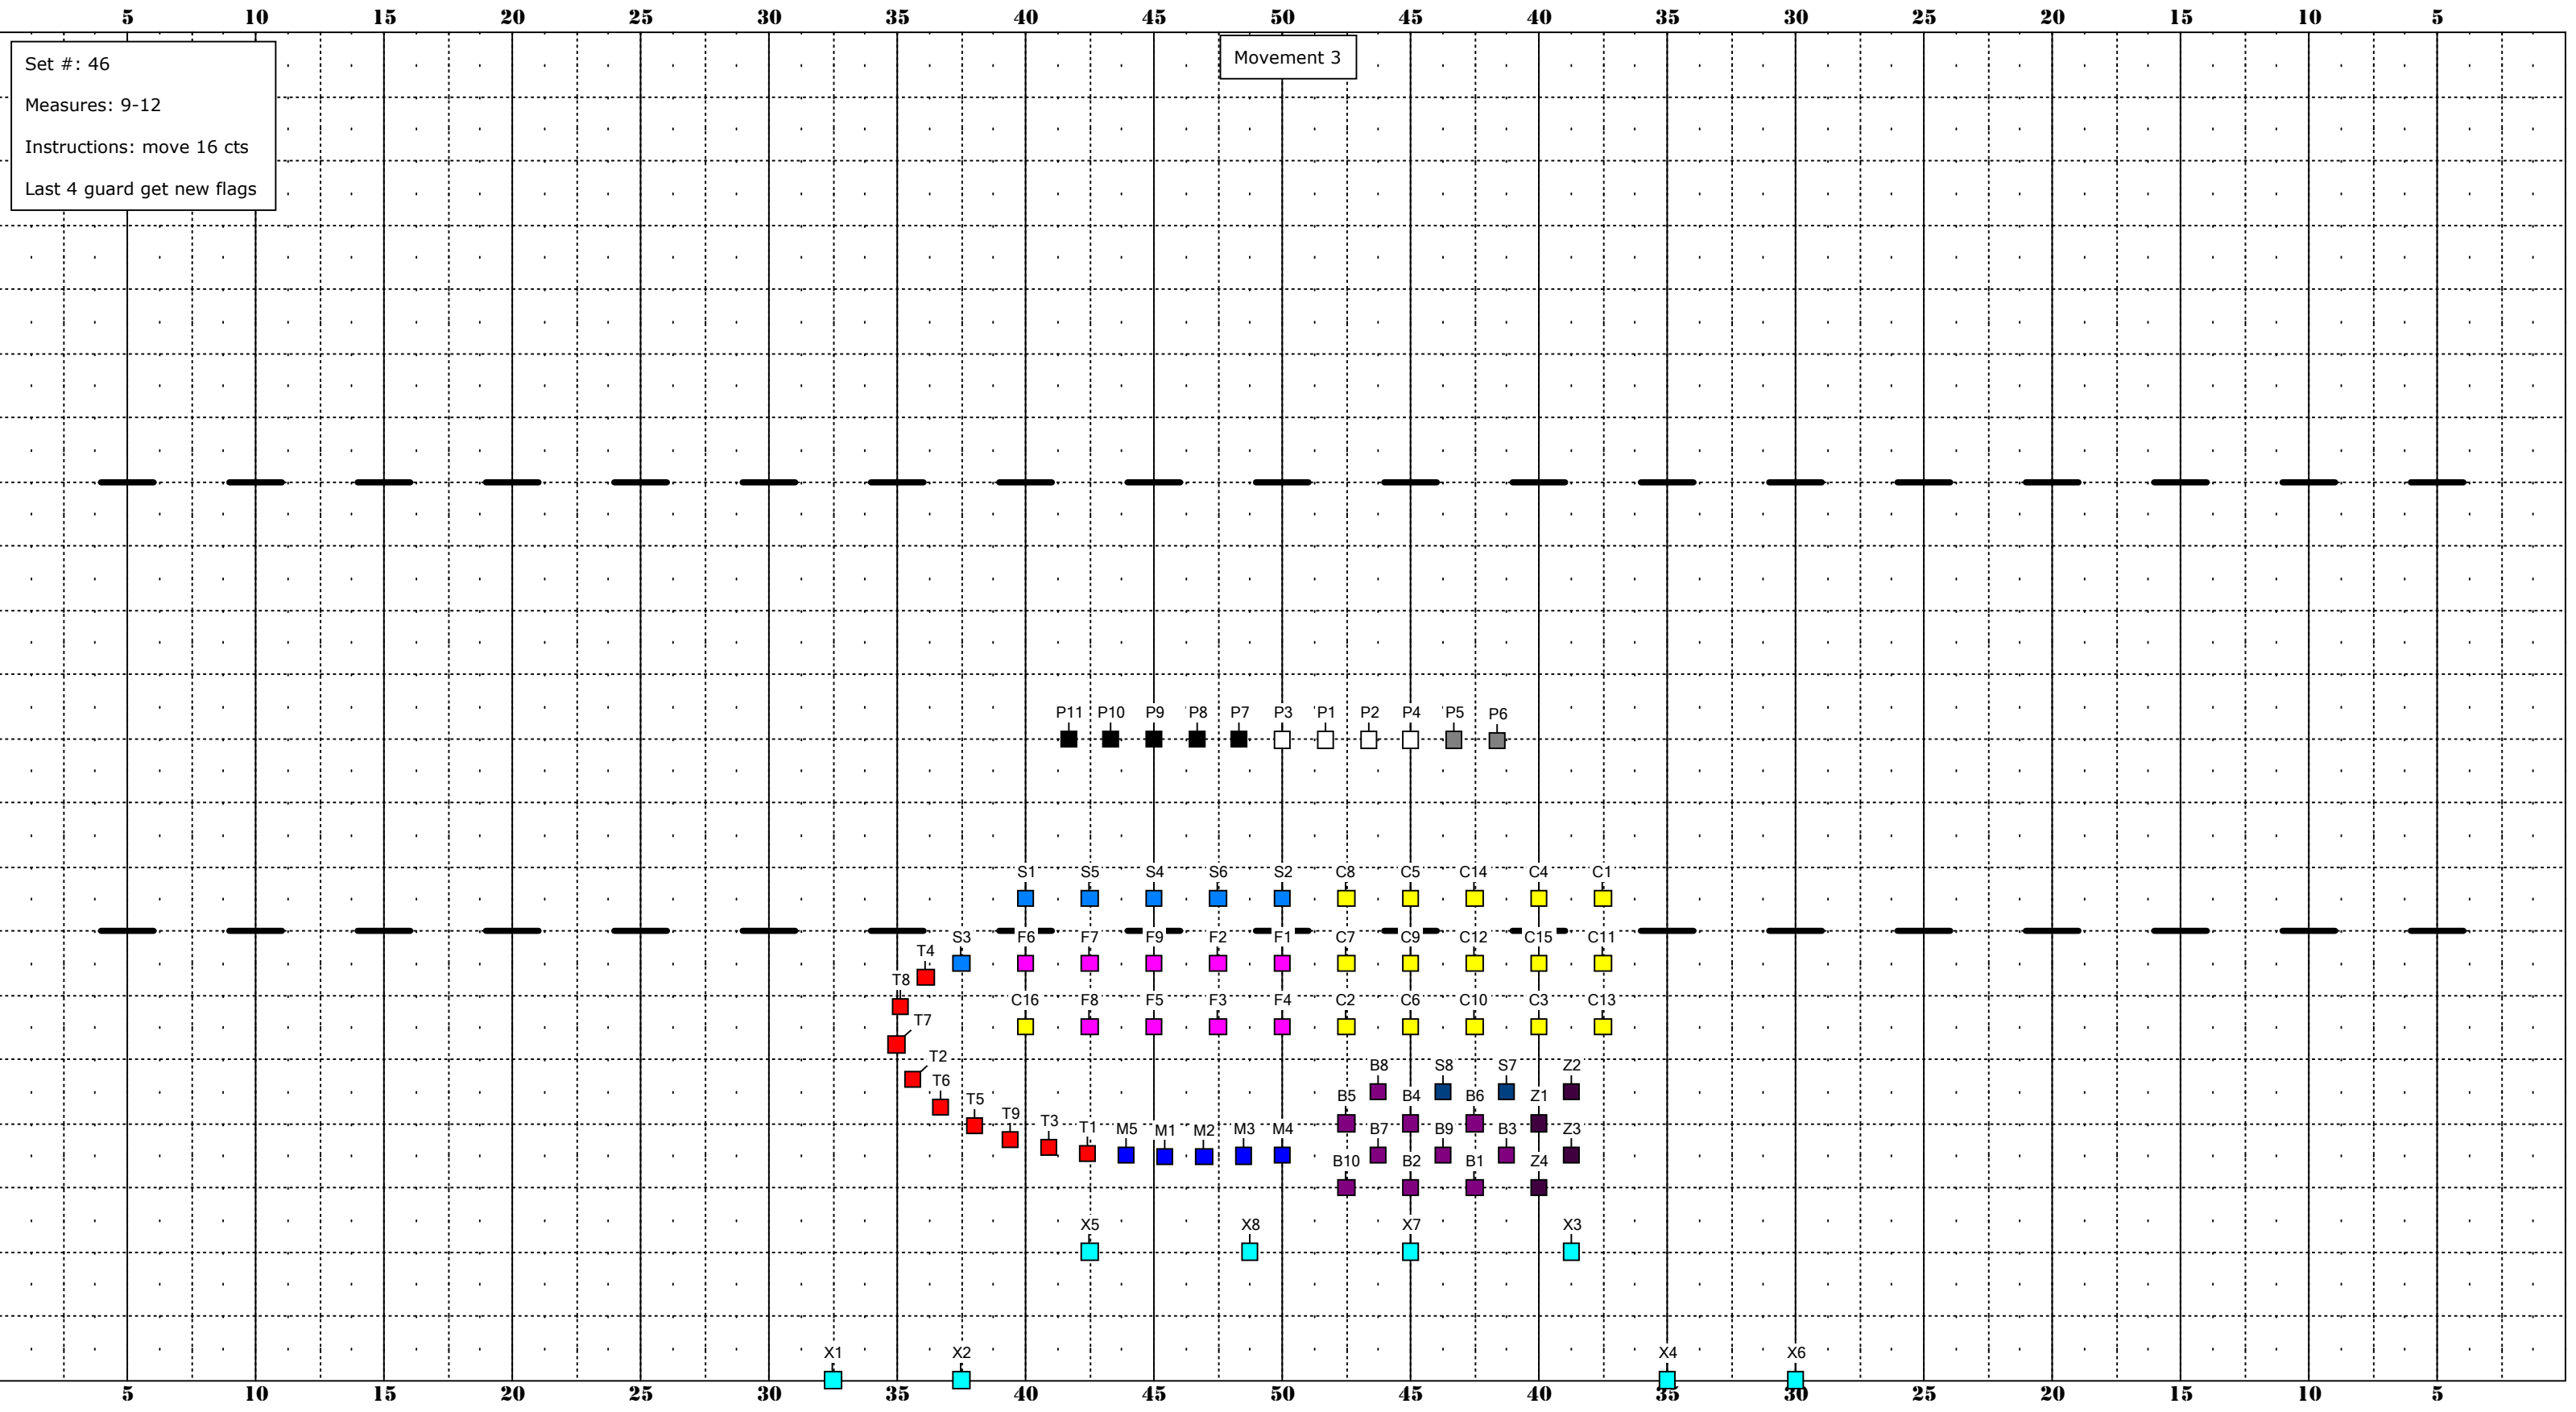

# MARRIOTT'S RIDGE 2019

Set #: 46  
Measures: 9-12  
Instructions: move 16 cts  
Last 4 guard get new flags

Movement 3

DRILL DESIGN BY:

*Arjuna Myles*