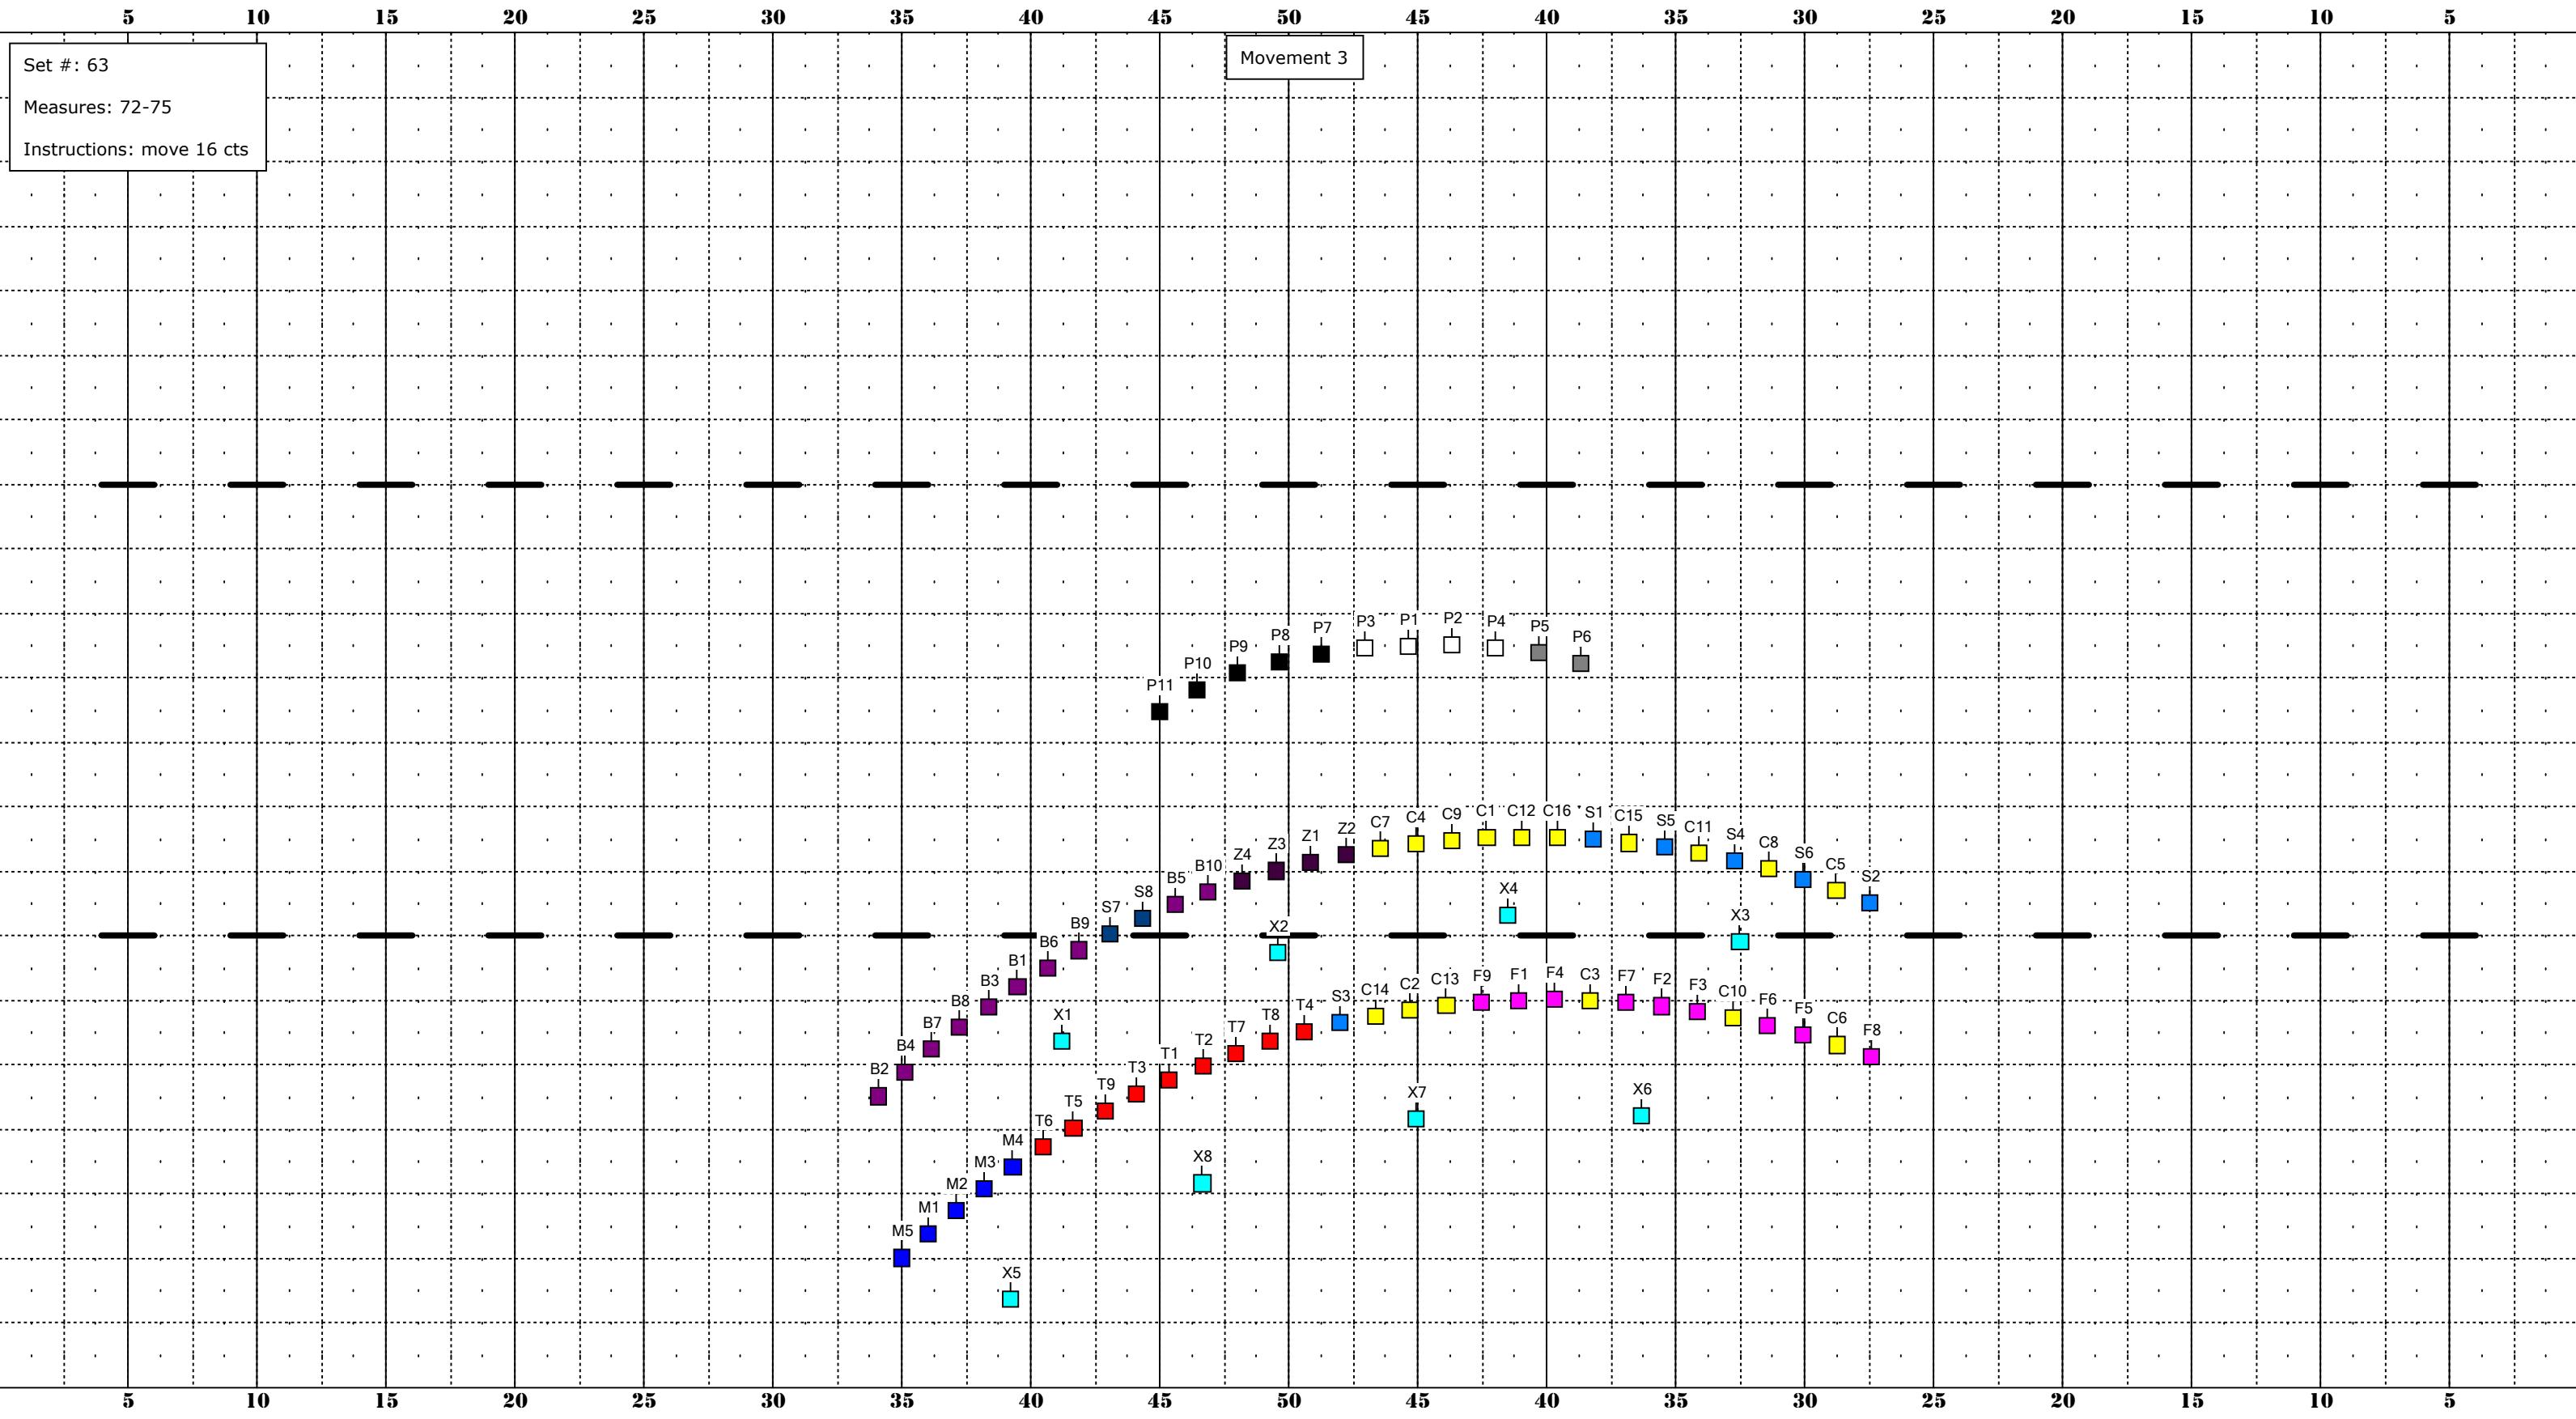

MARRIOTT'S RIDGE 2019

DRILL DESIGN BY:

Arjuna Myles