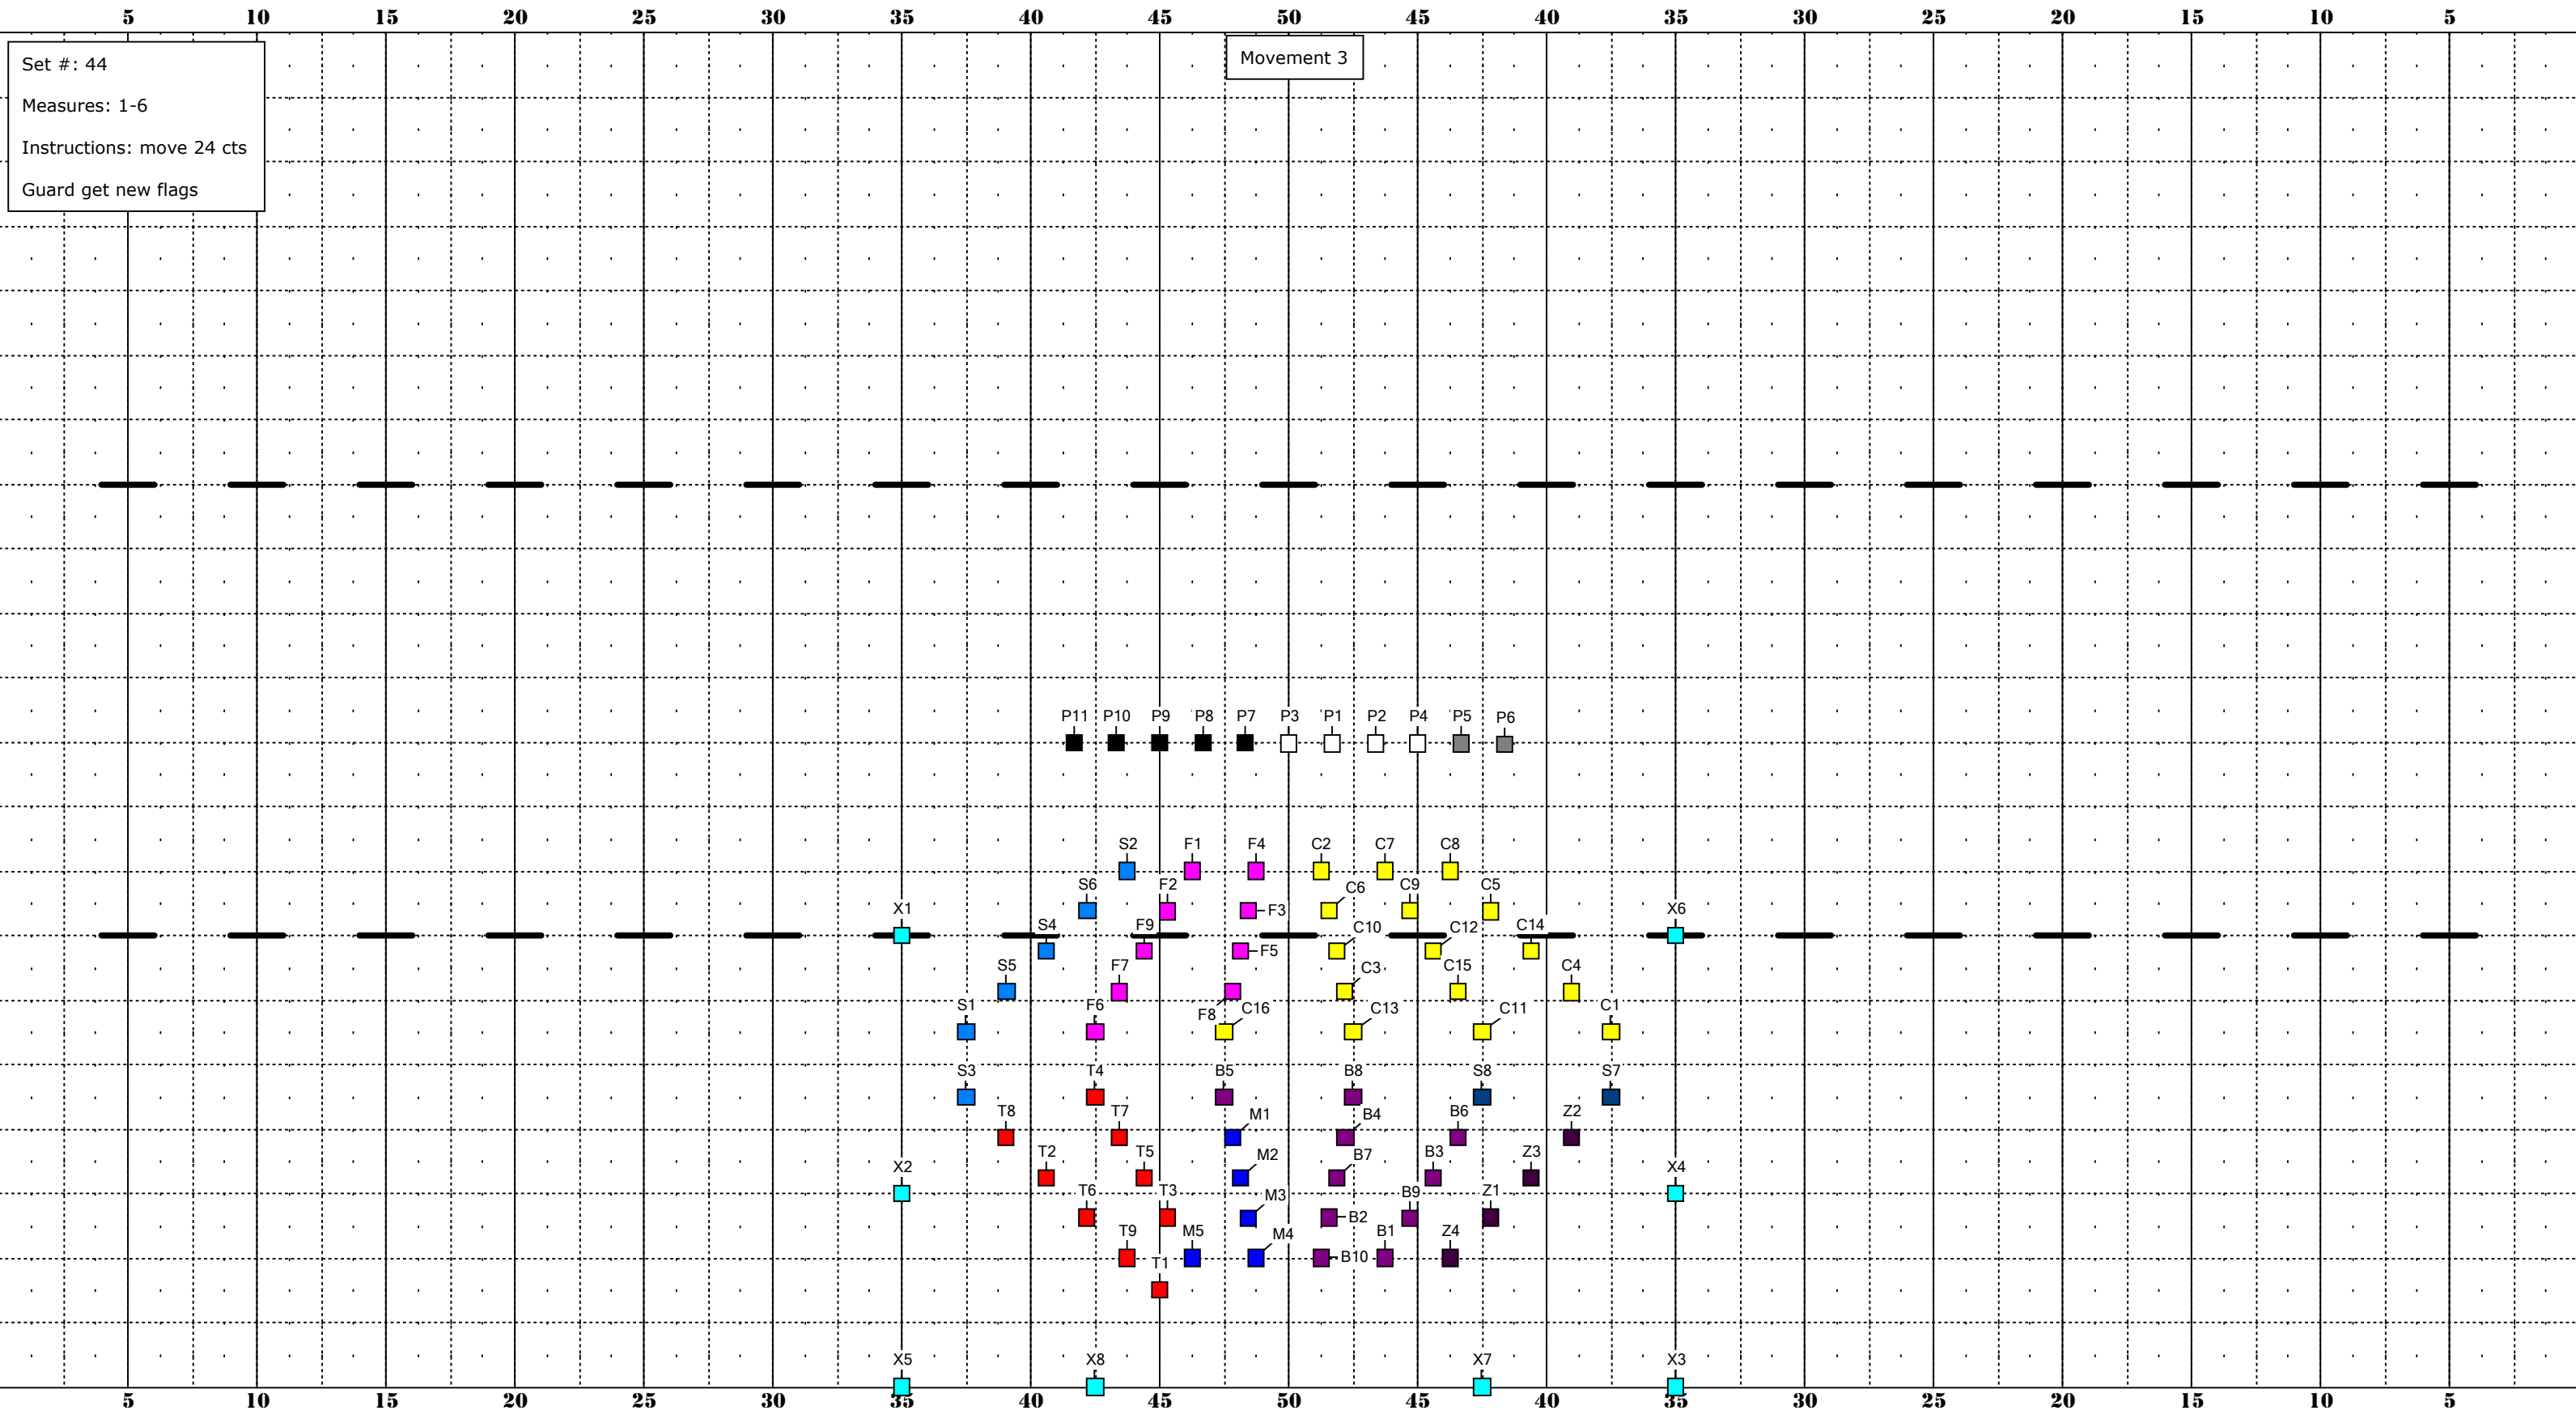

# MARRIOTT'S RIDGE 2019

DRILL DESIGN BY:

*Arjuna Myles*