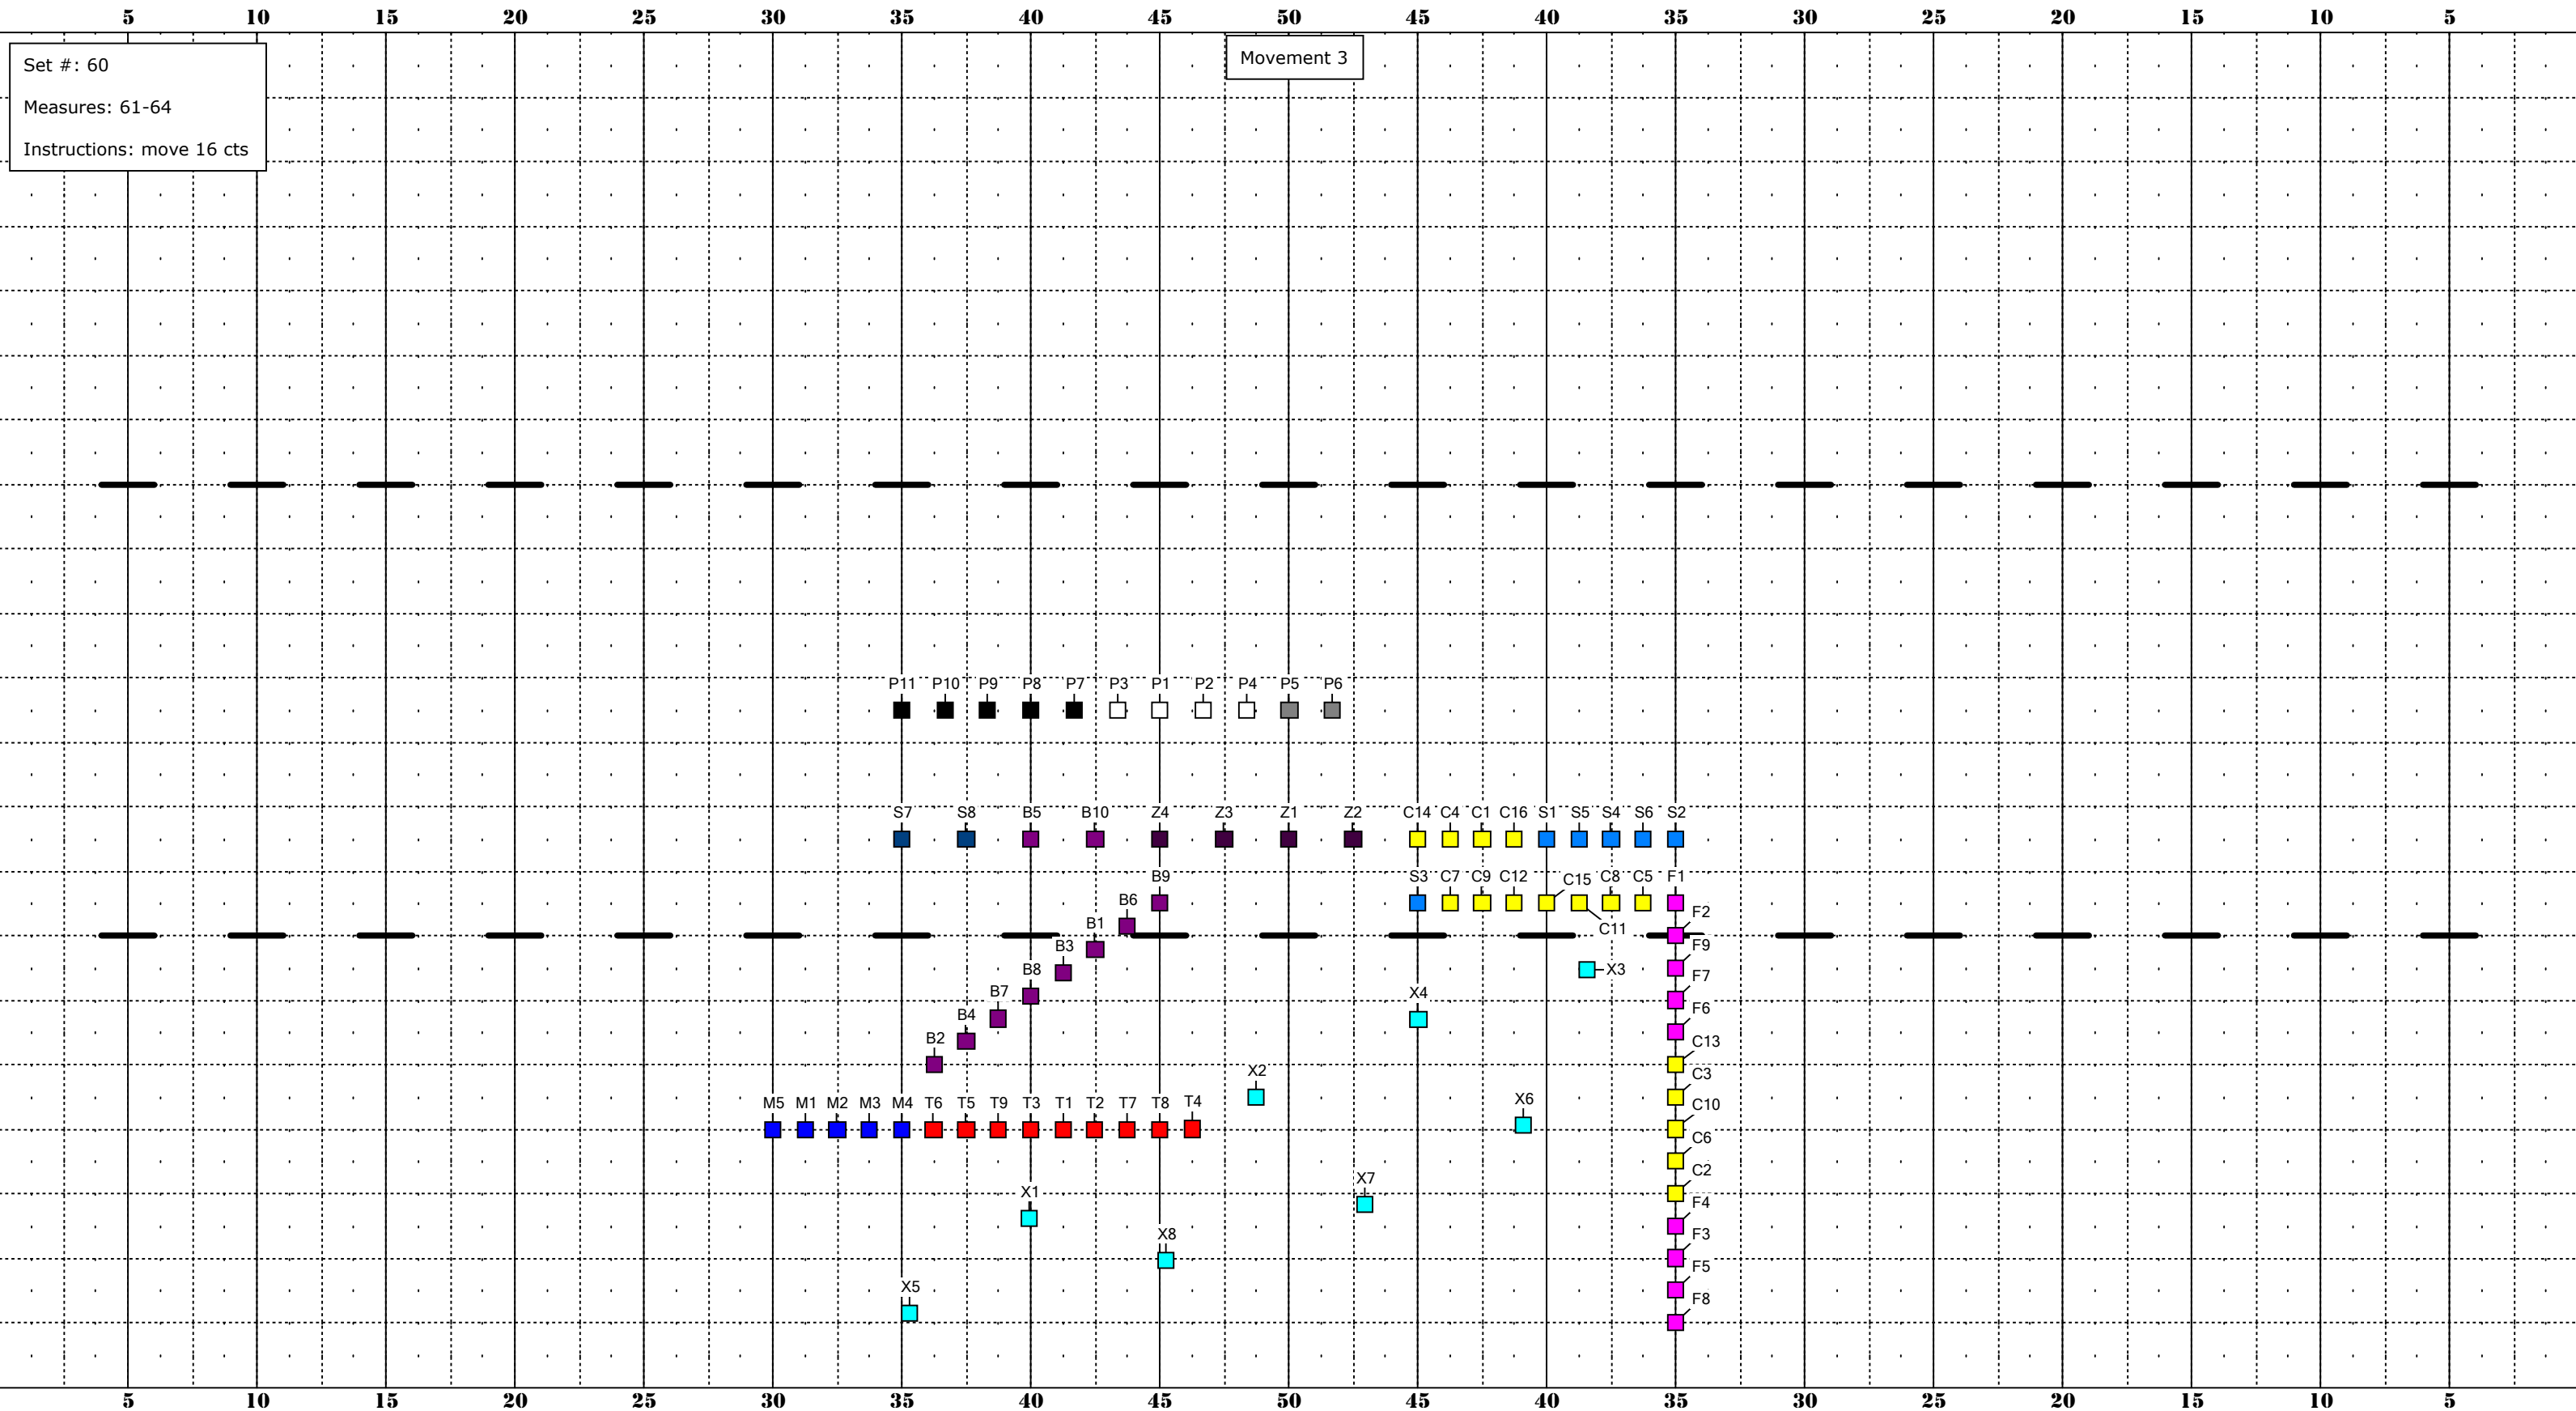

MARRIOTT'S RIDGE 2019

DRILL DESIGN BY:

Arjuna Myles