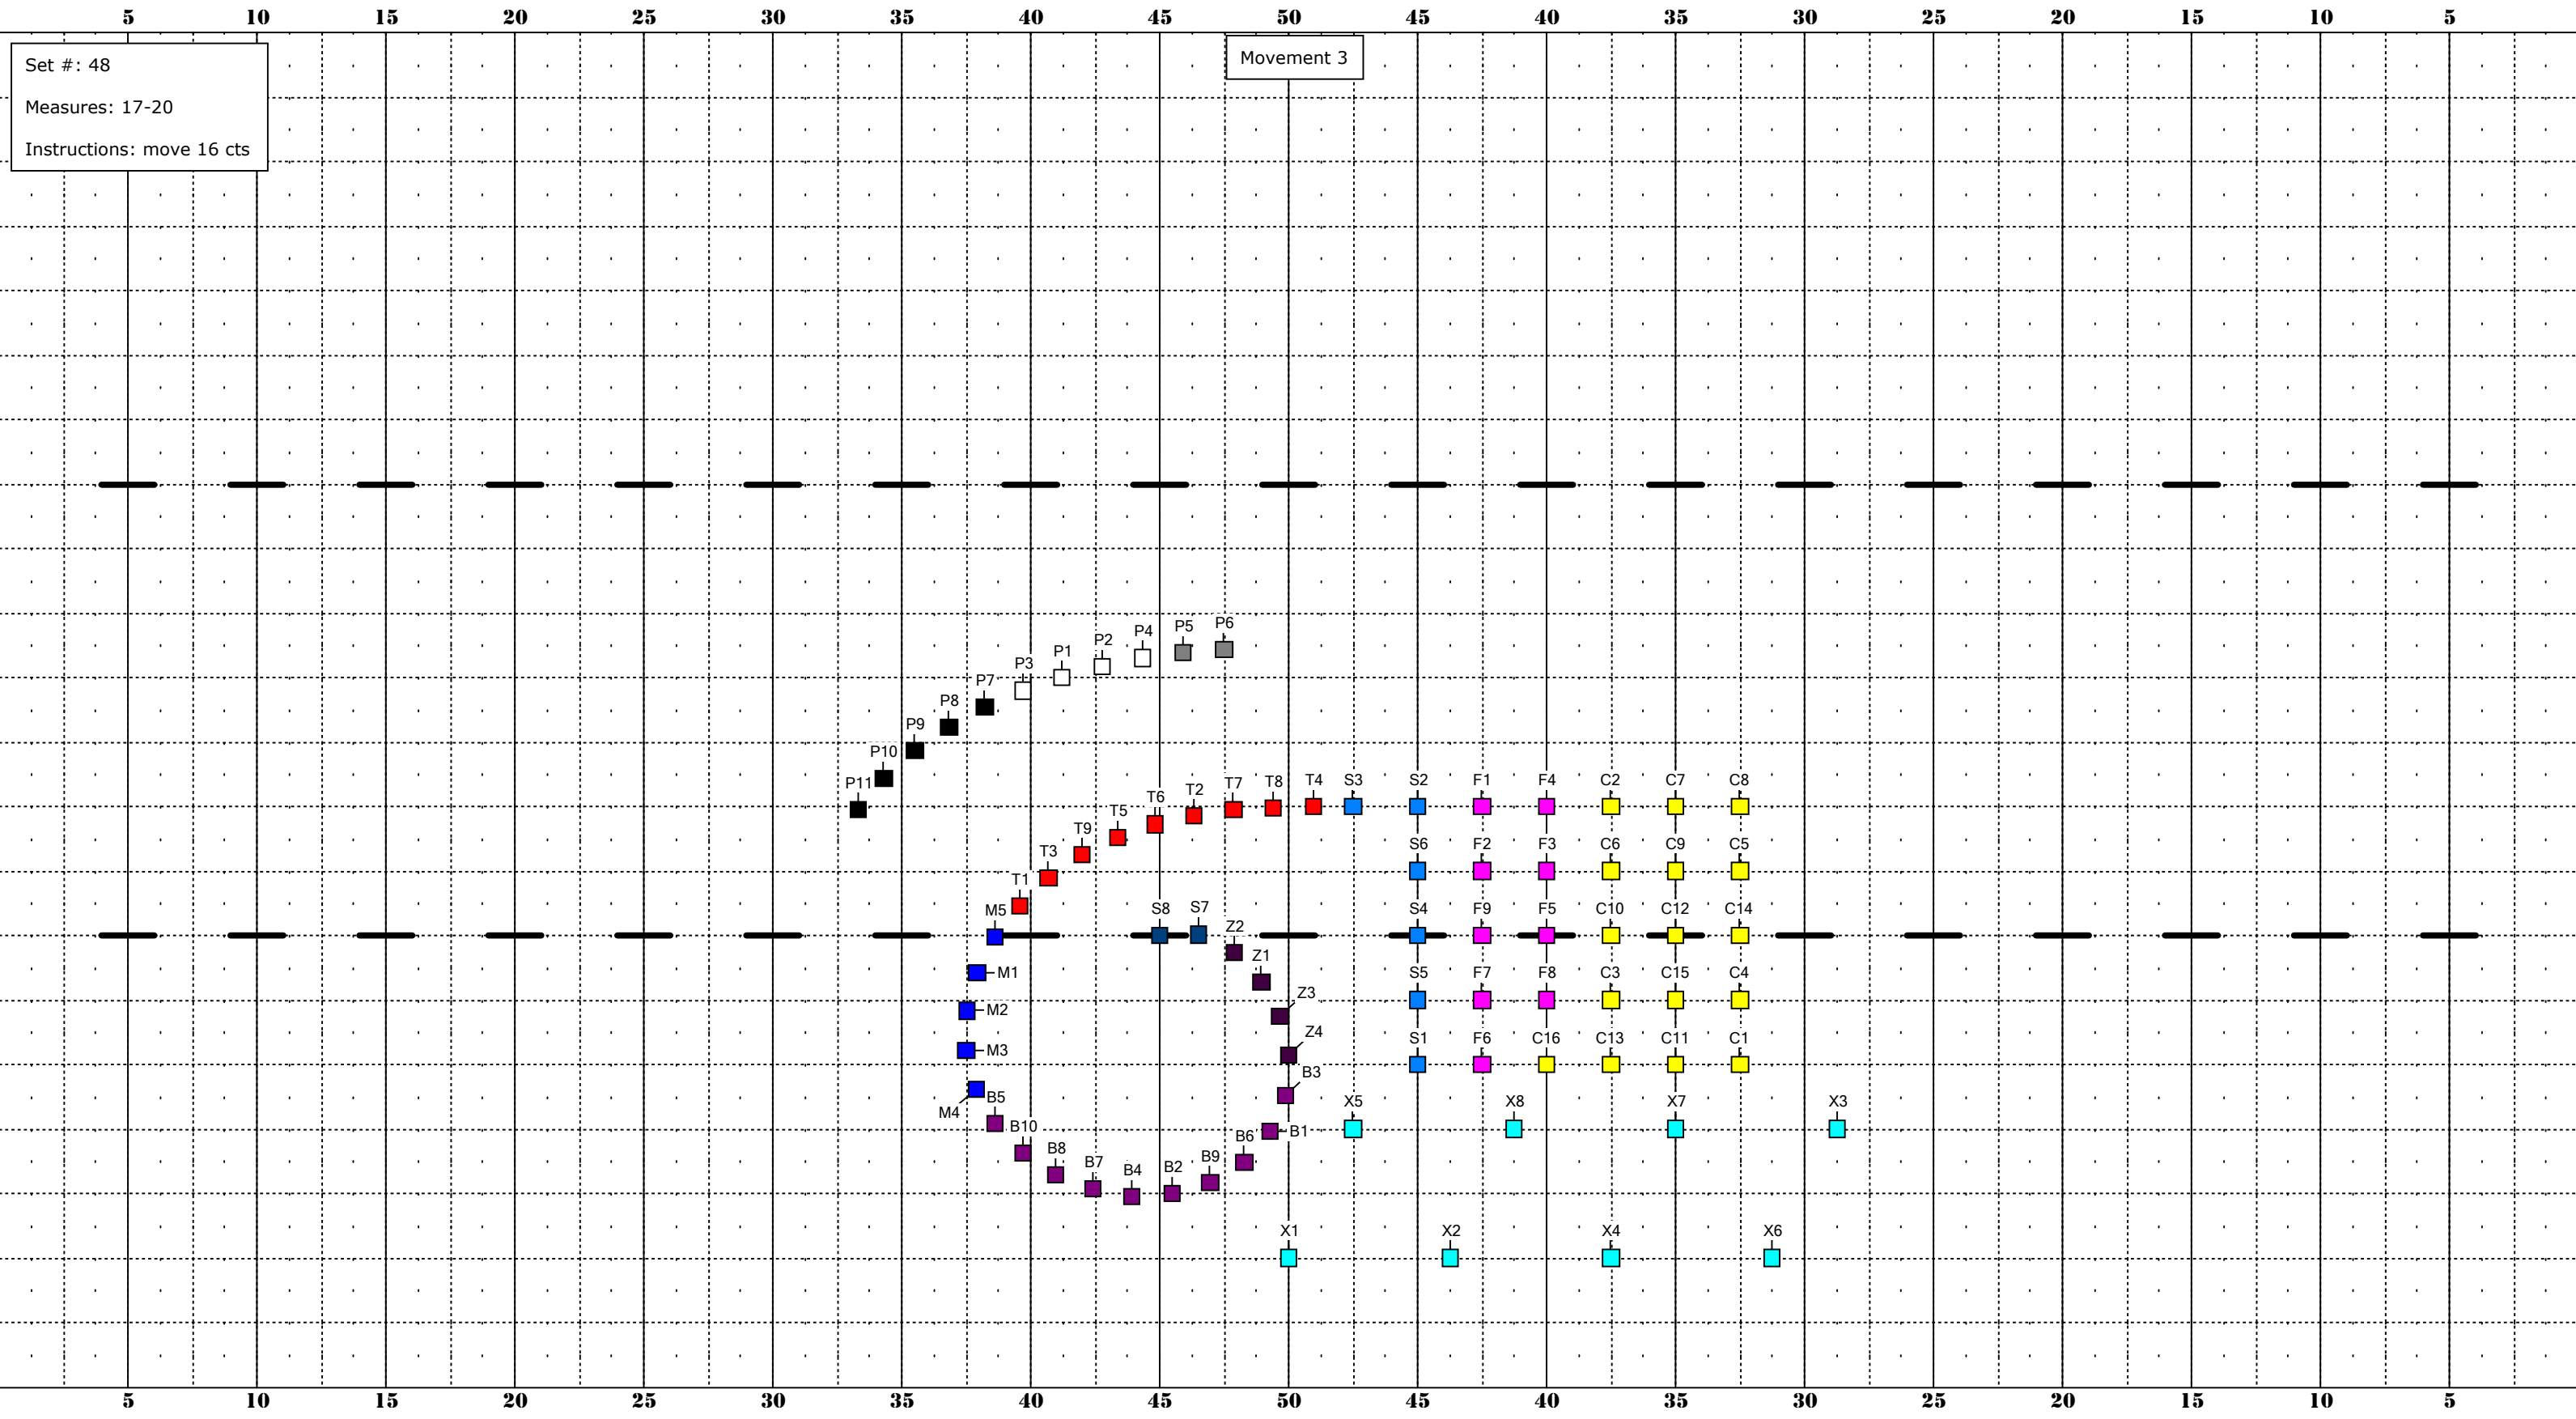

MARRIOTT'S RIDGE 2019

DRILL DESIGN BY:

Arjuna Myles