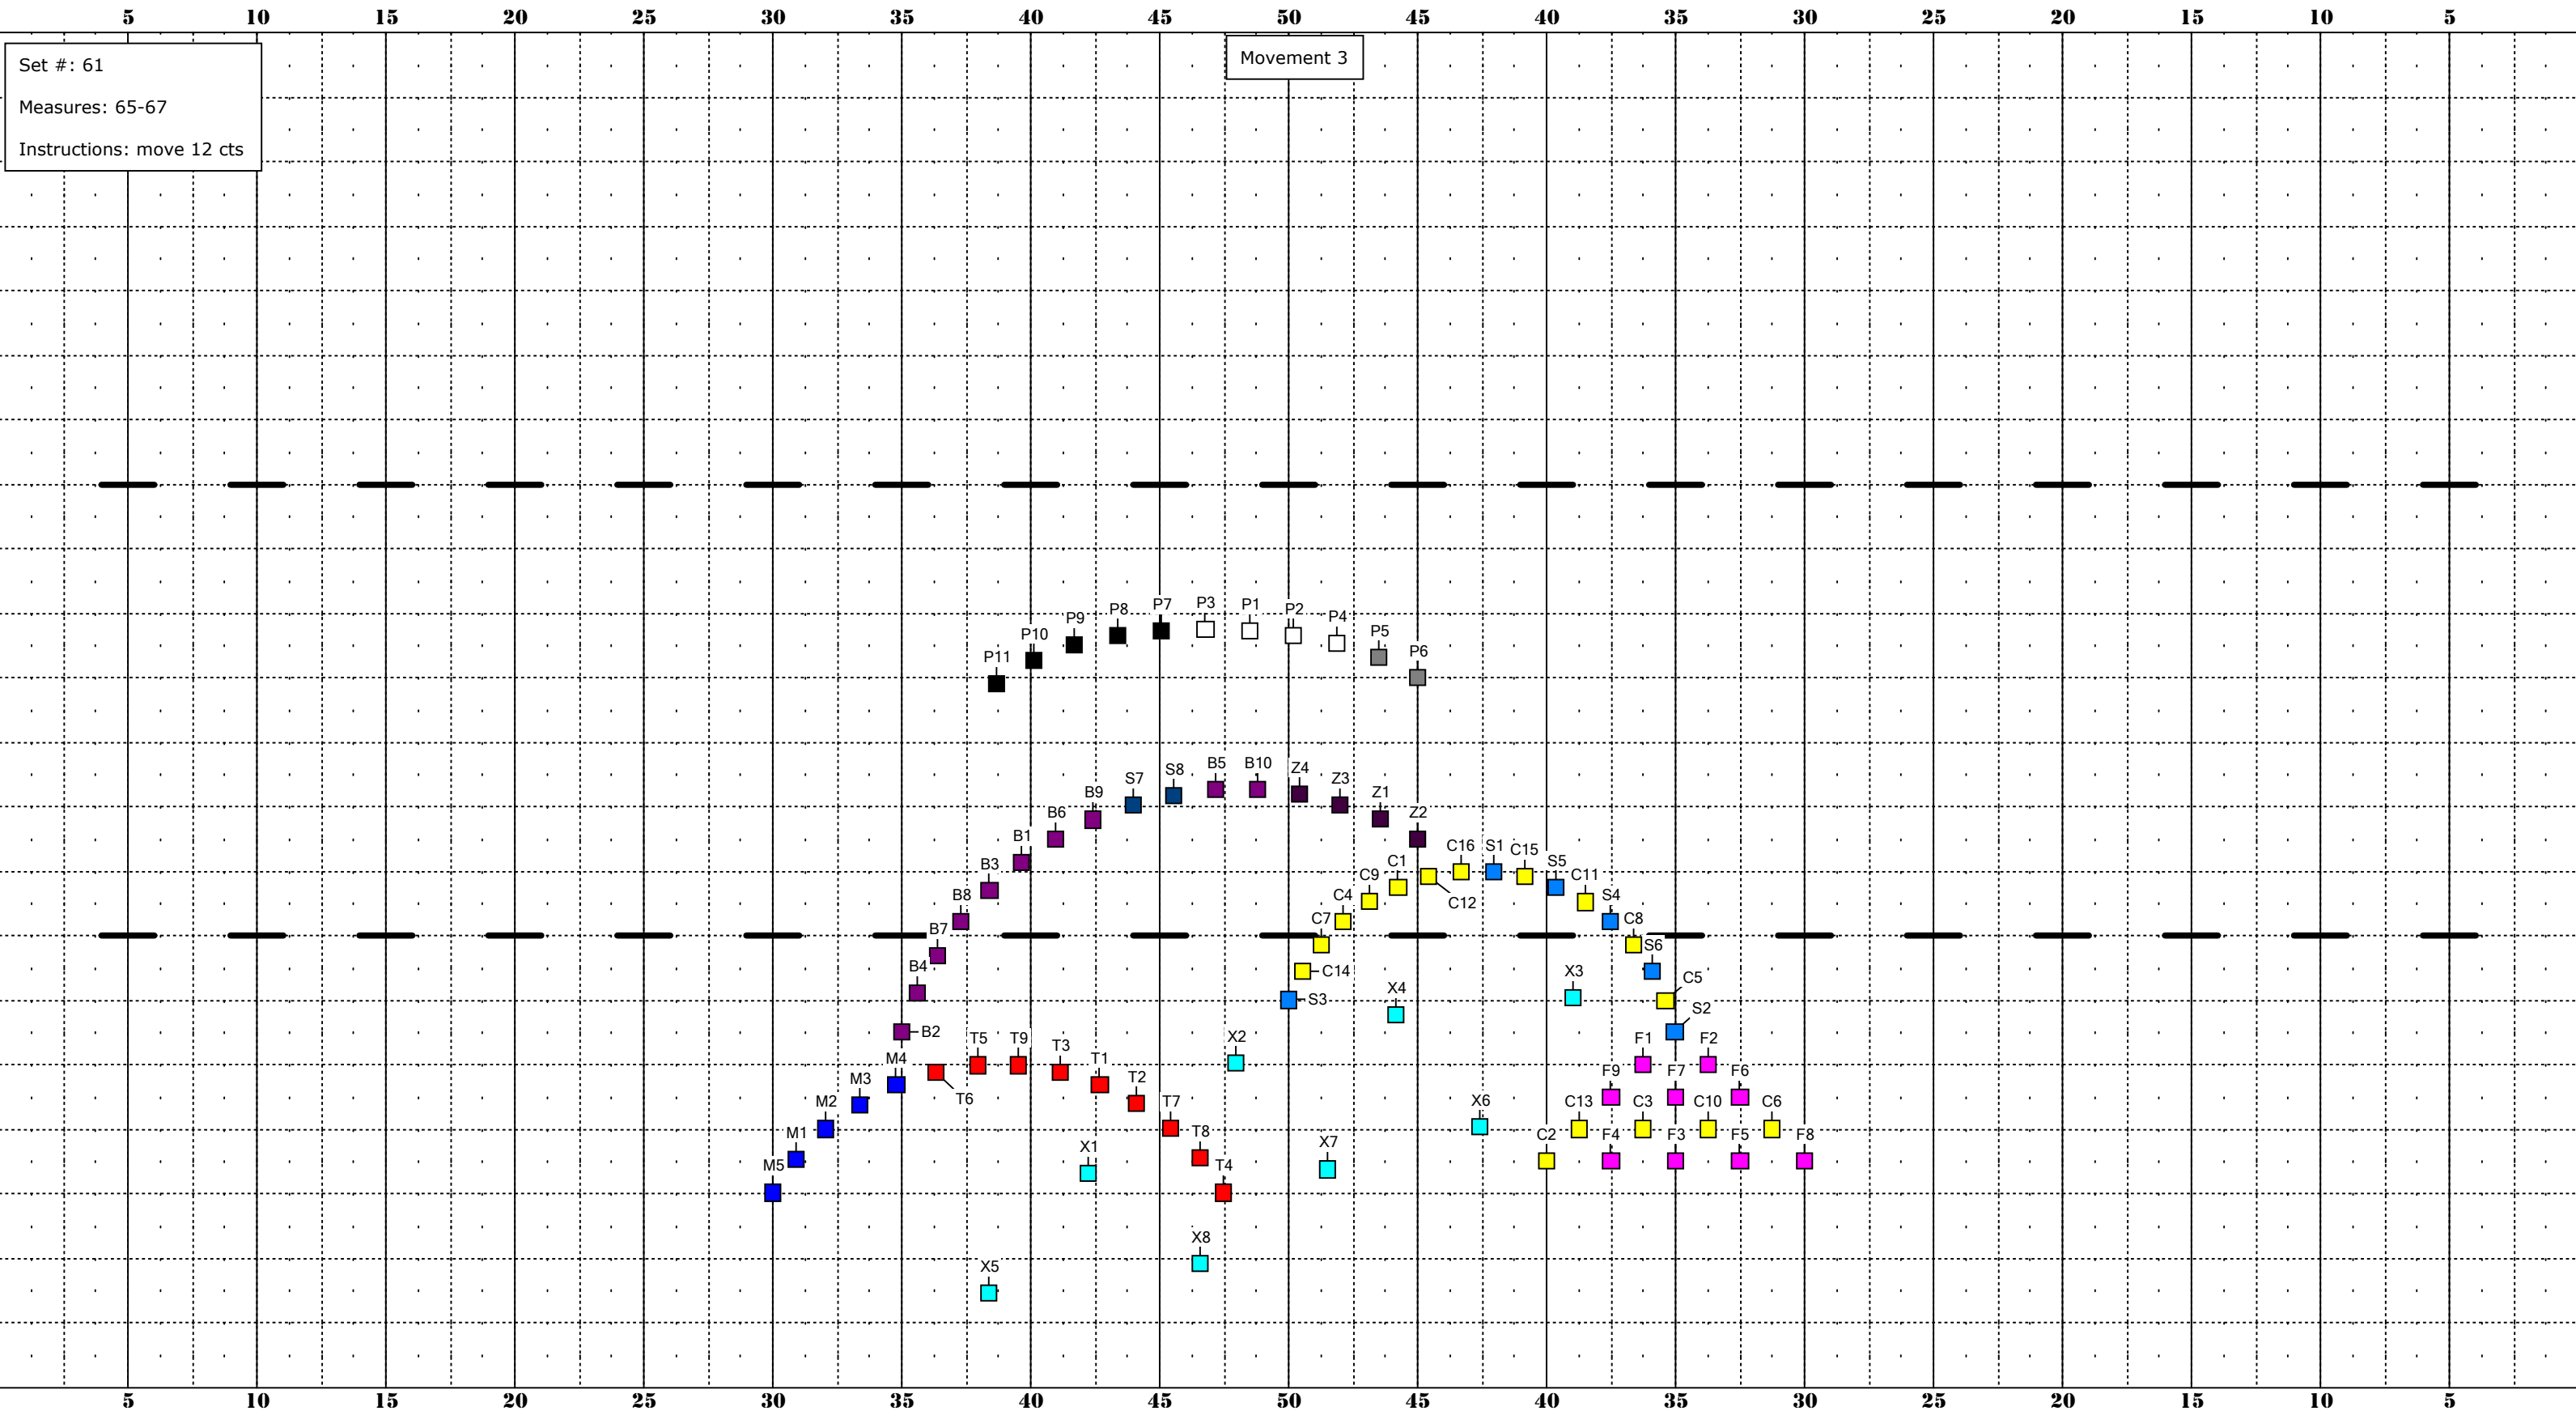

MARRIOTT'S RIDGE 2019

DRILL DESIGN BY:

Arjuna Myles