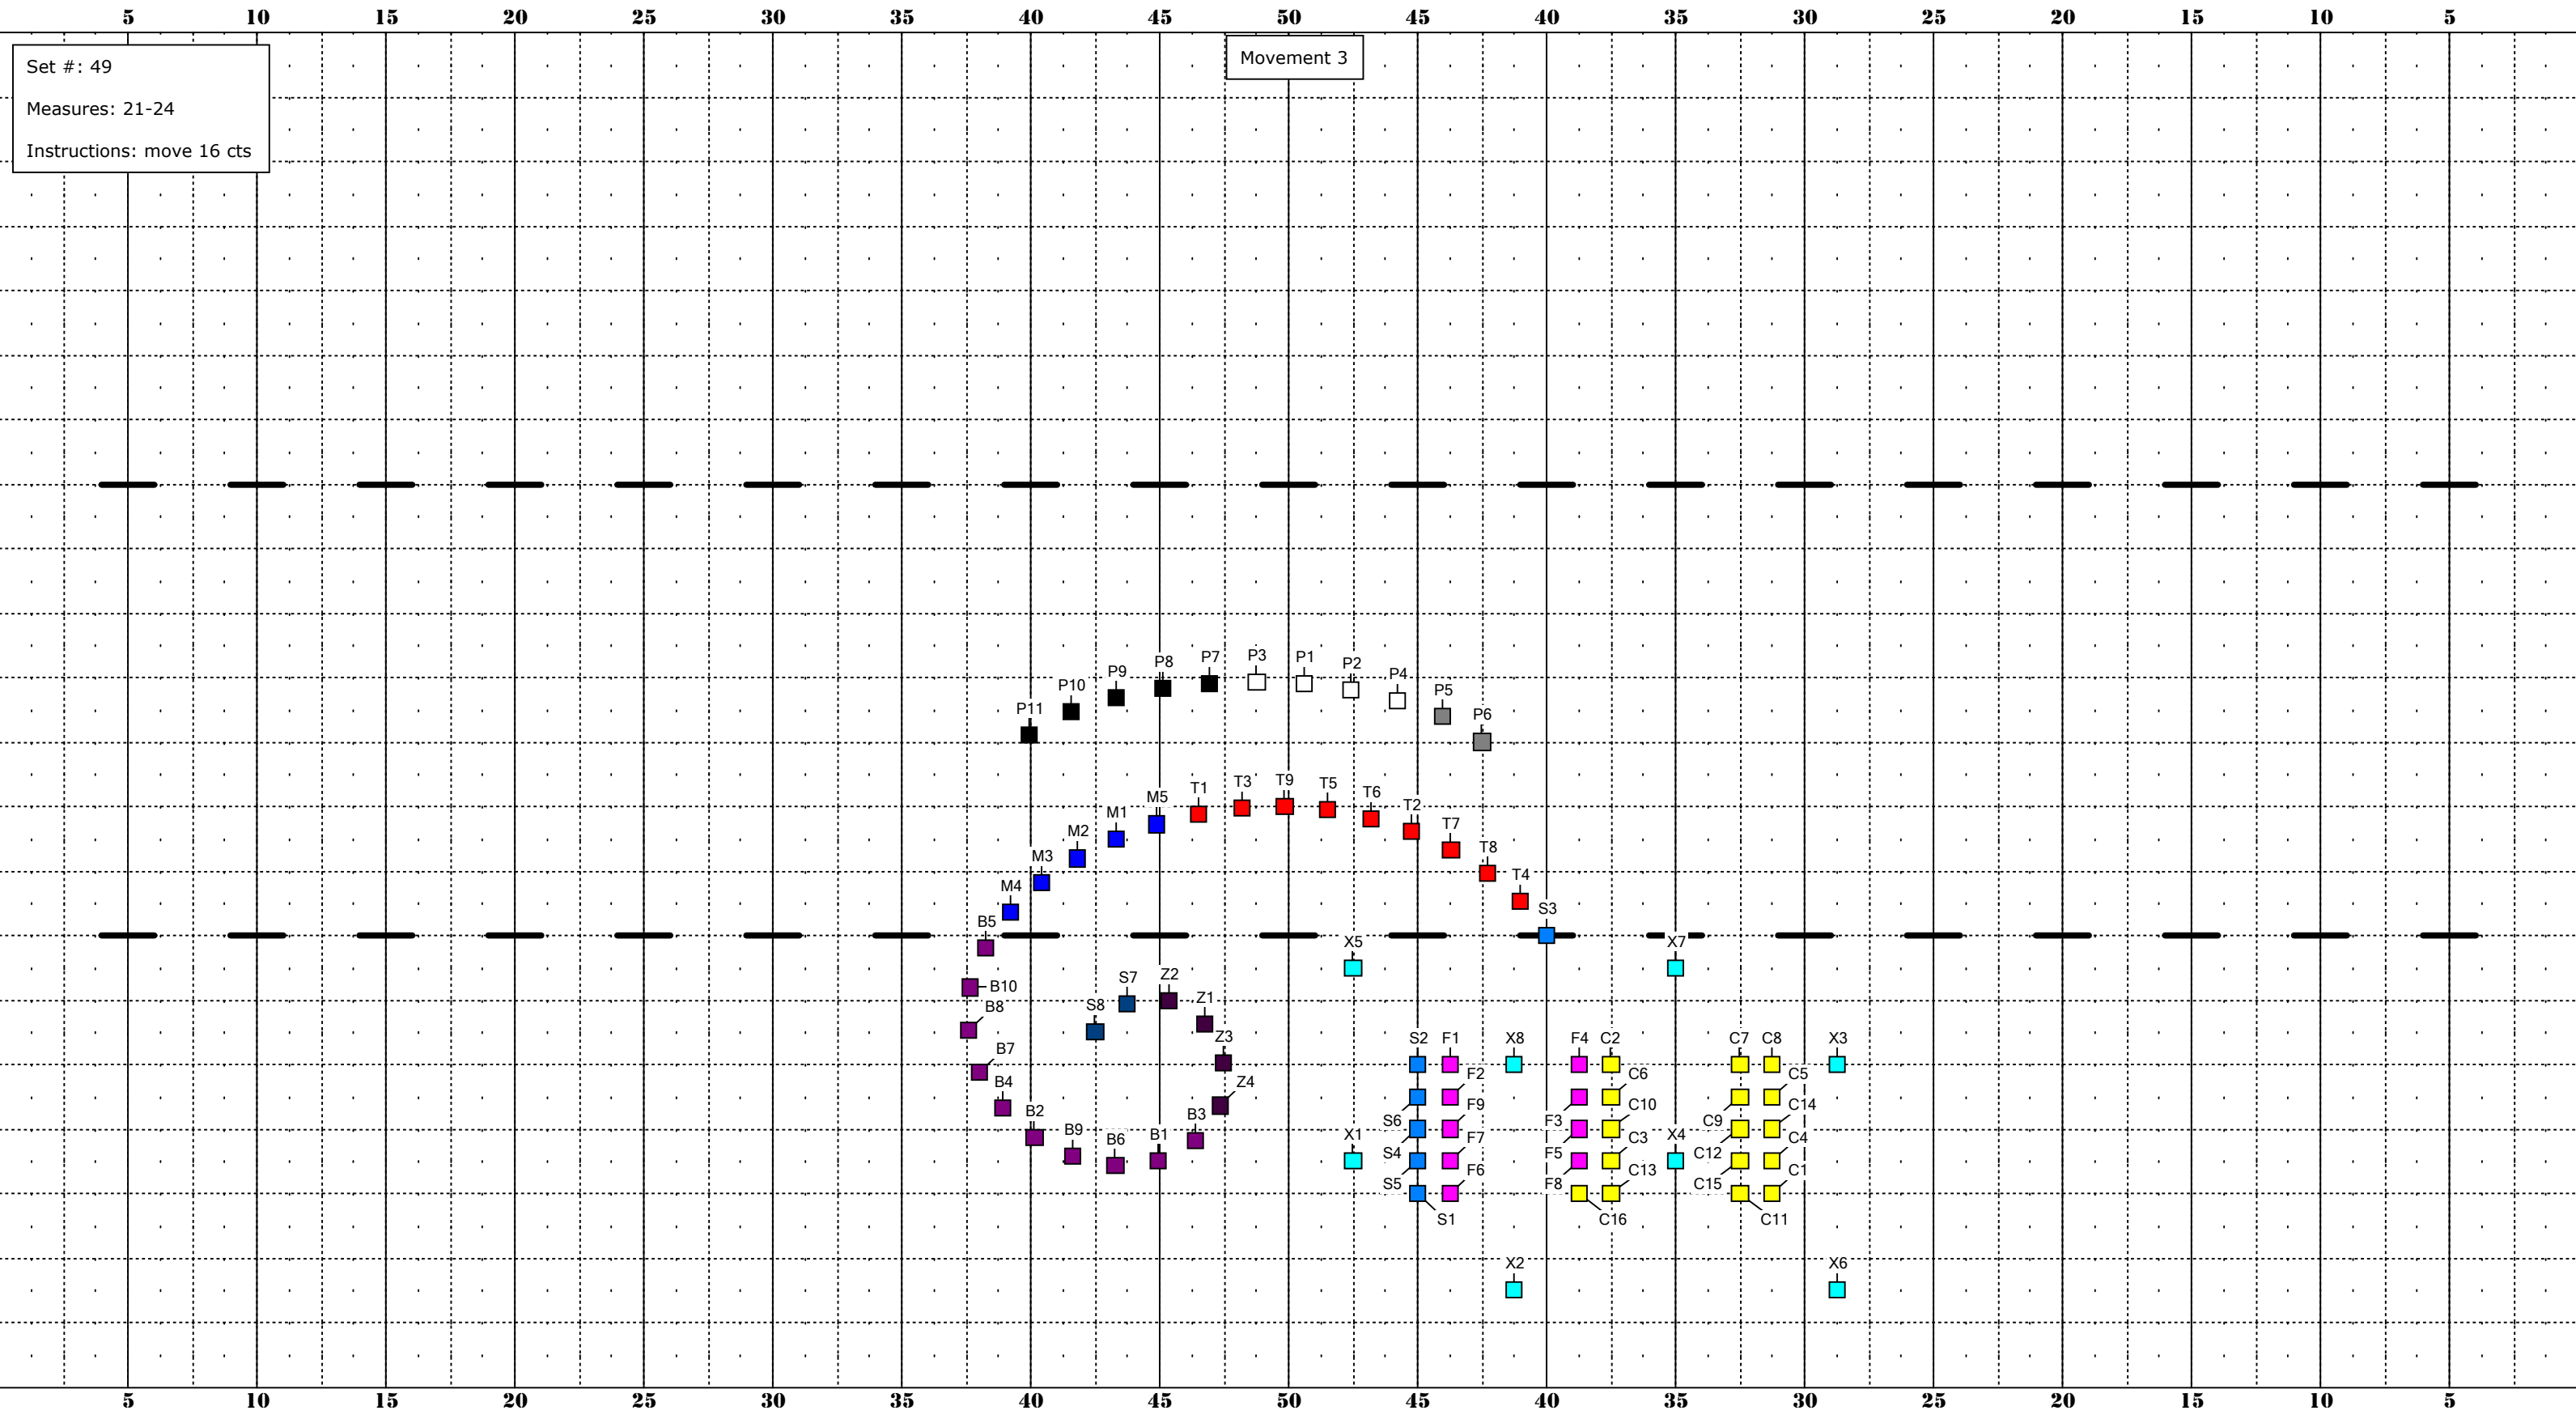

MARRIOTT'S RIDGE 2019

DRILL DESIGN BY:

Arjuna Myles