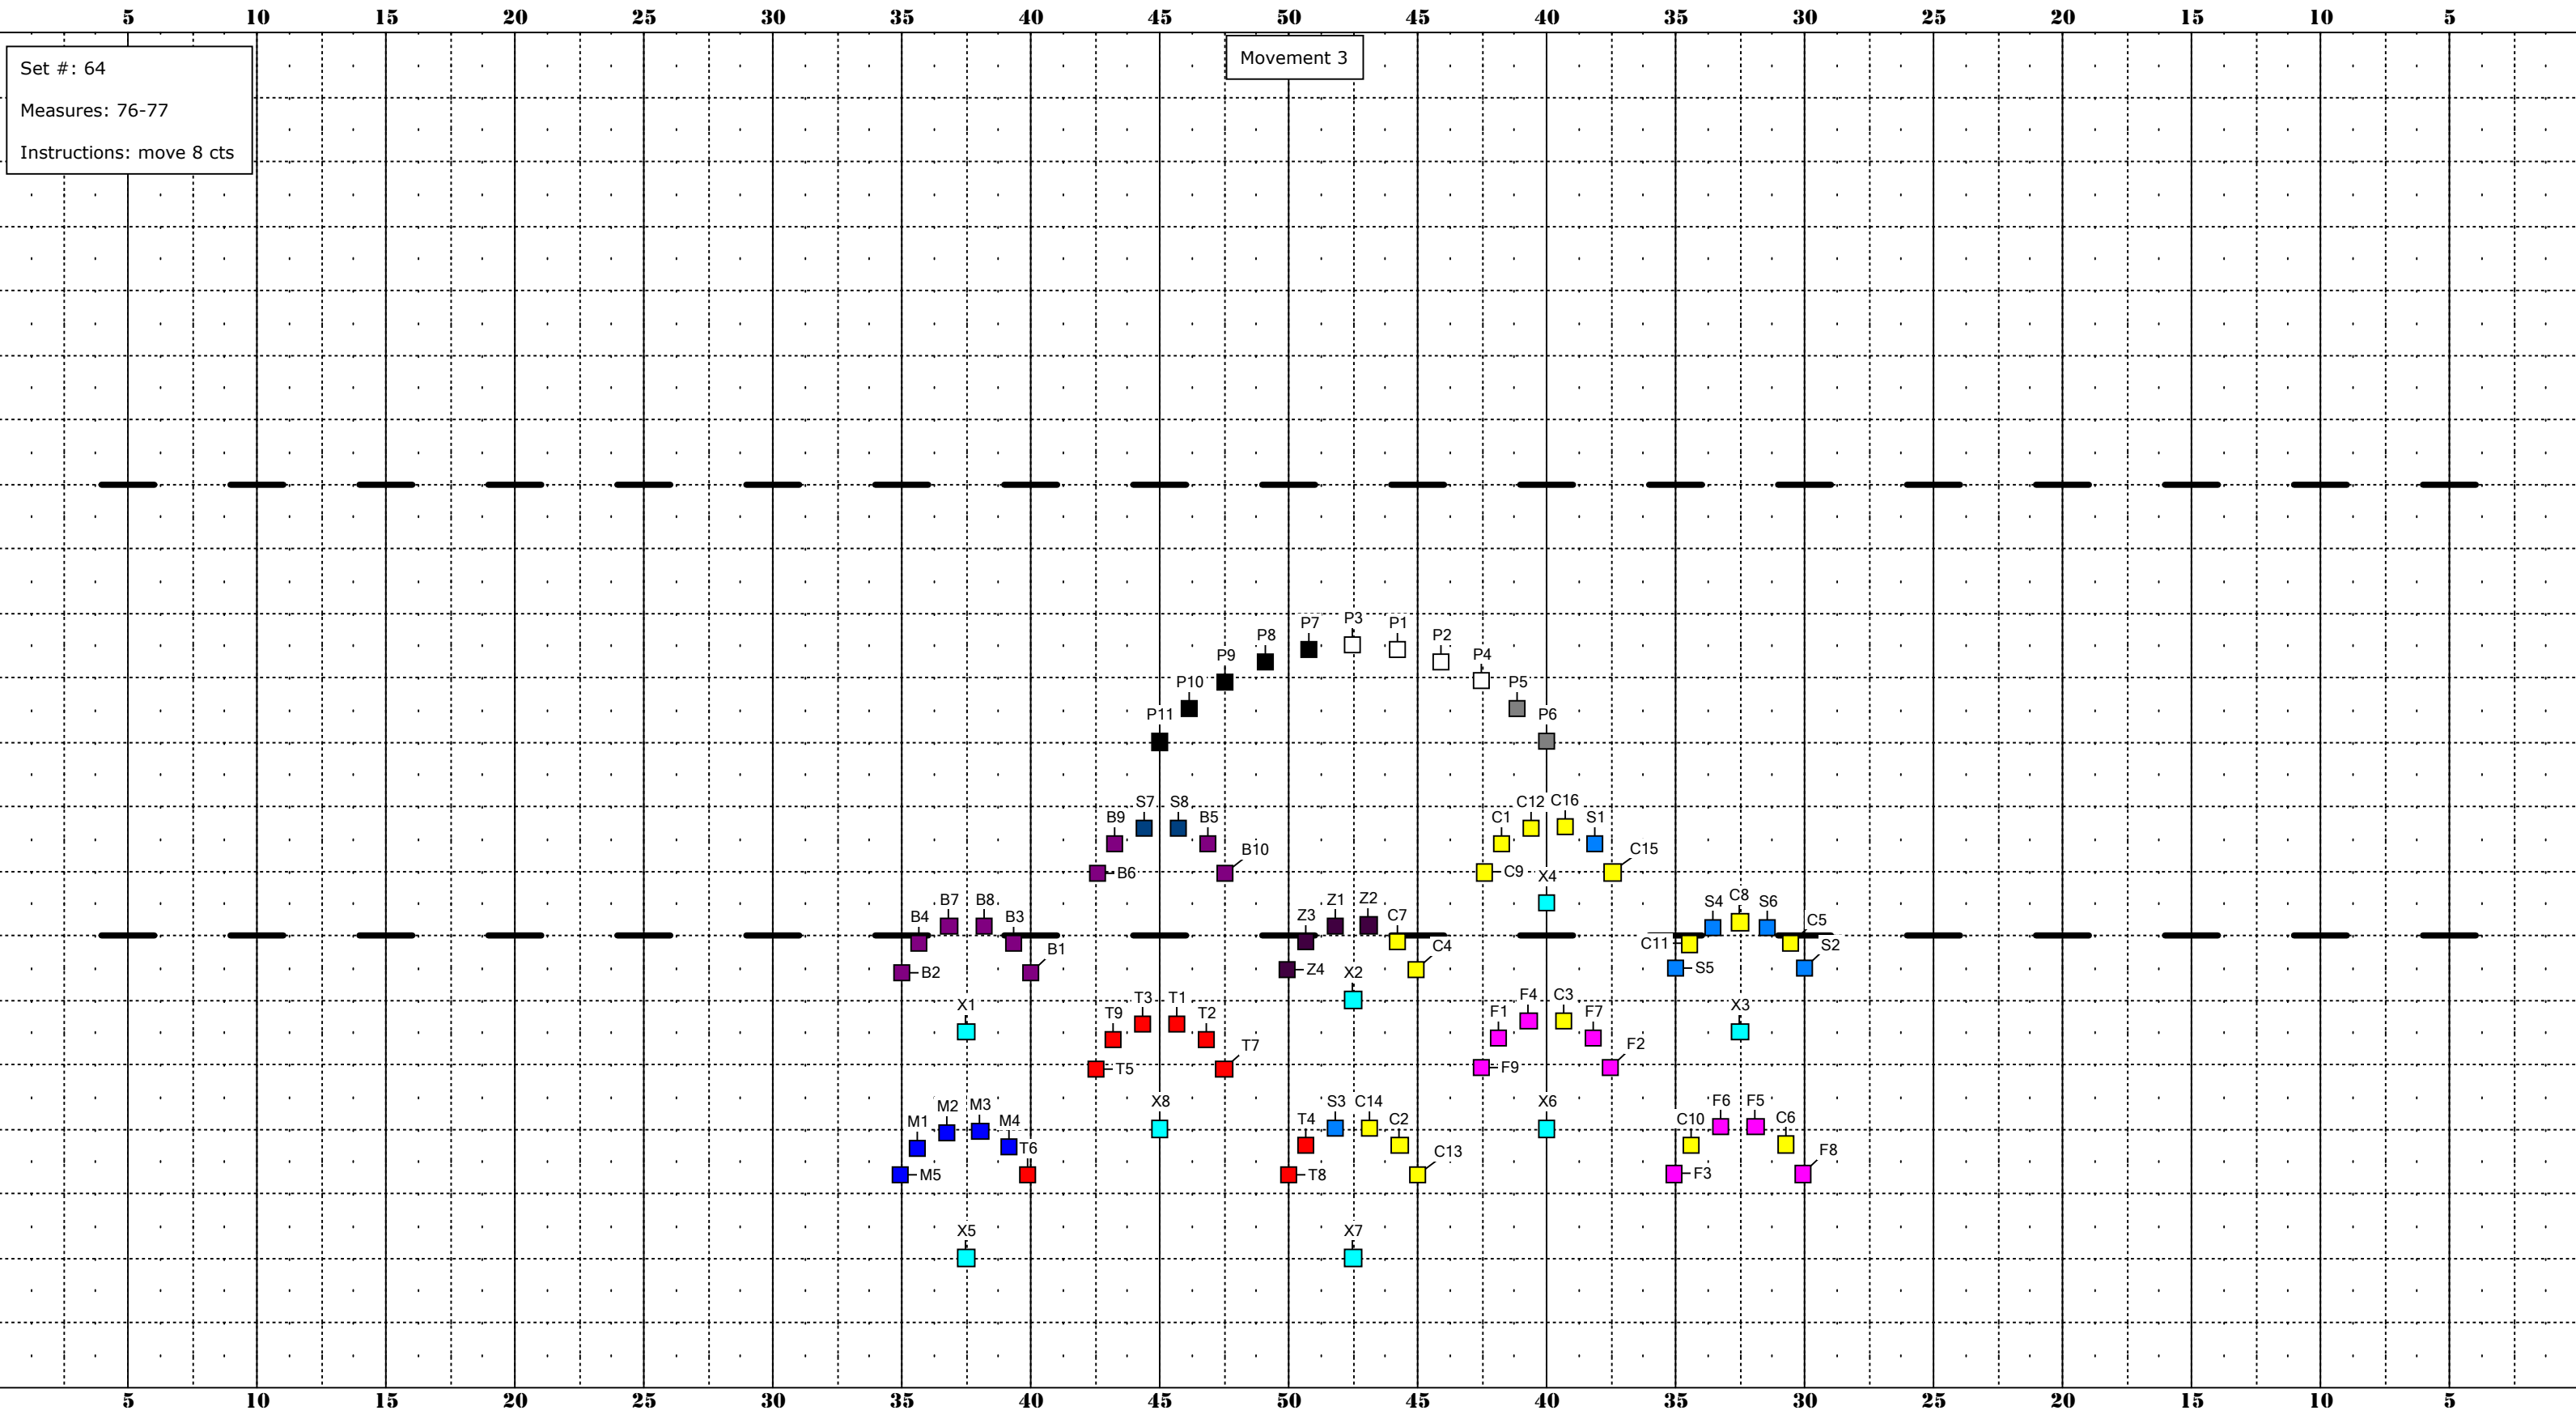

MARRIOTT'S RIDGE 2019

DRILL DESIGN BY:

Arjuna Myles