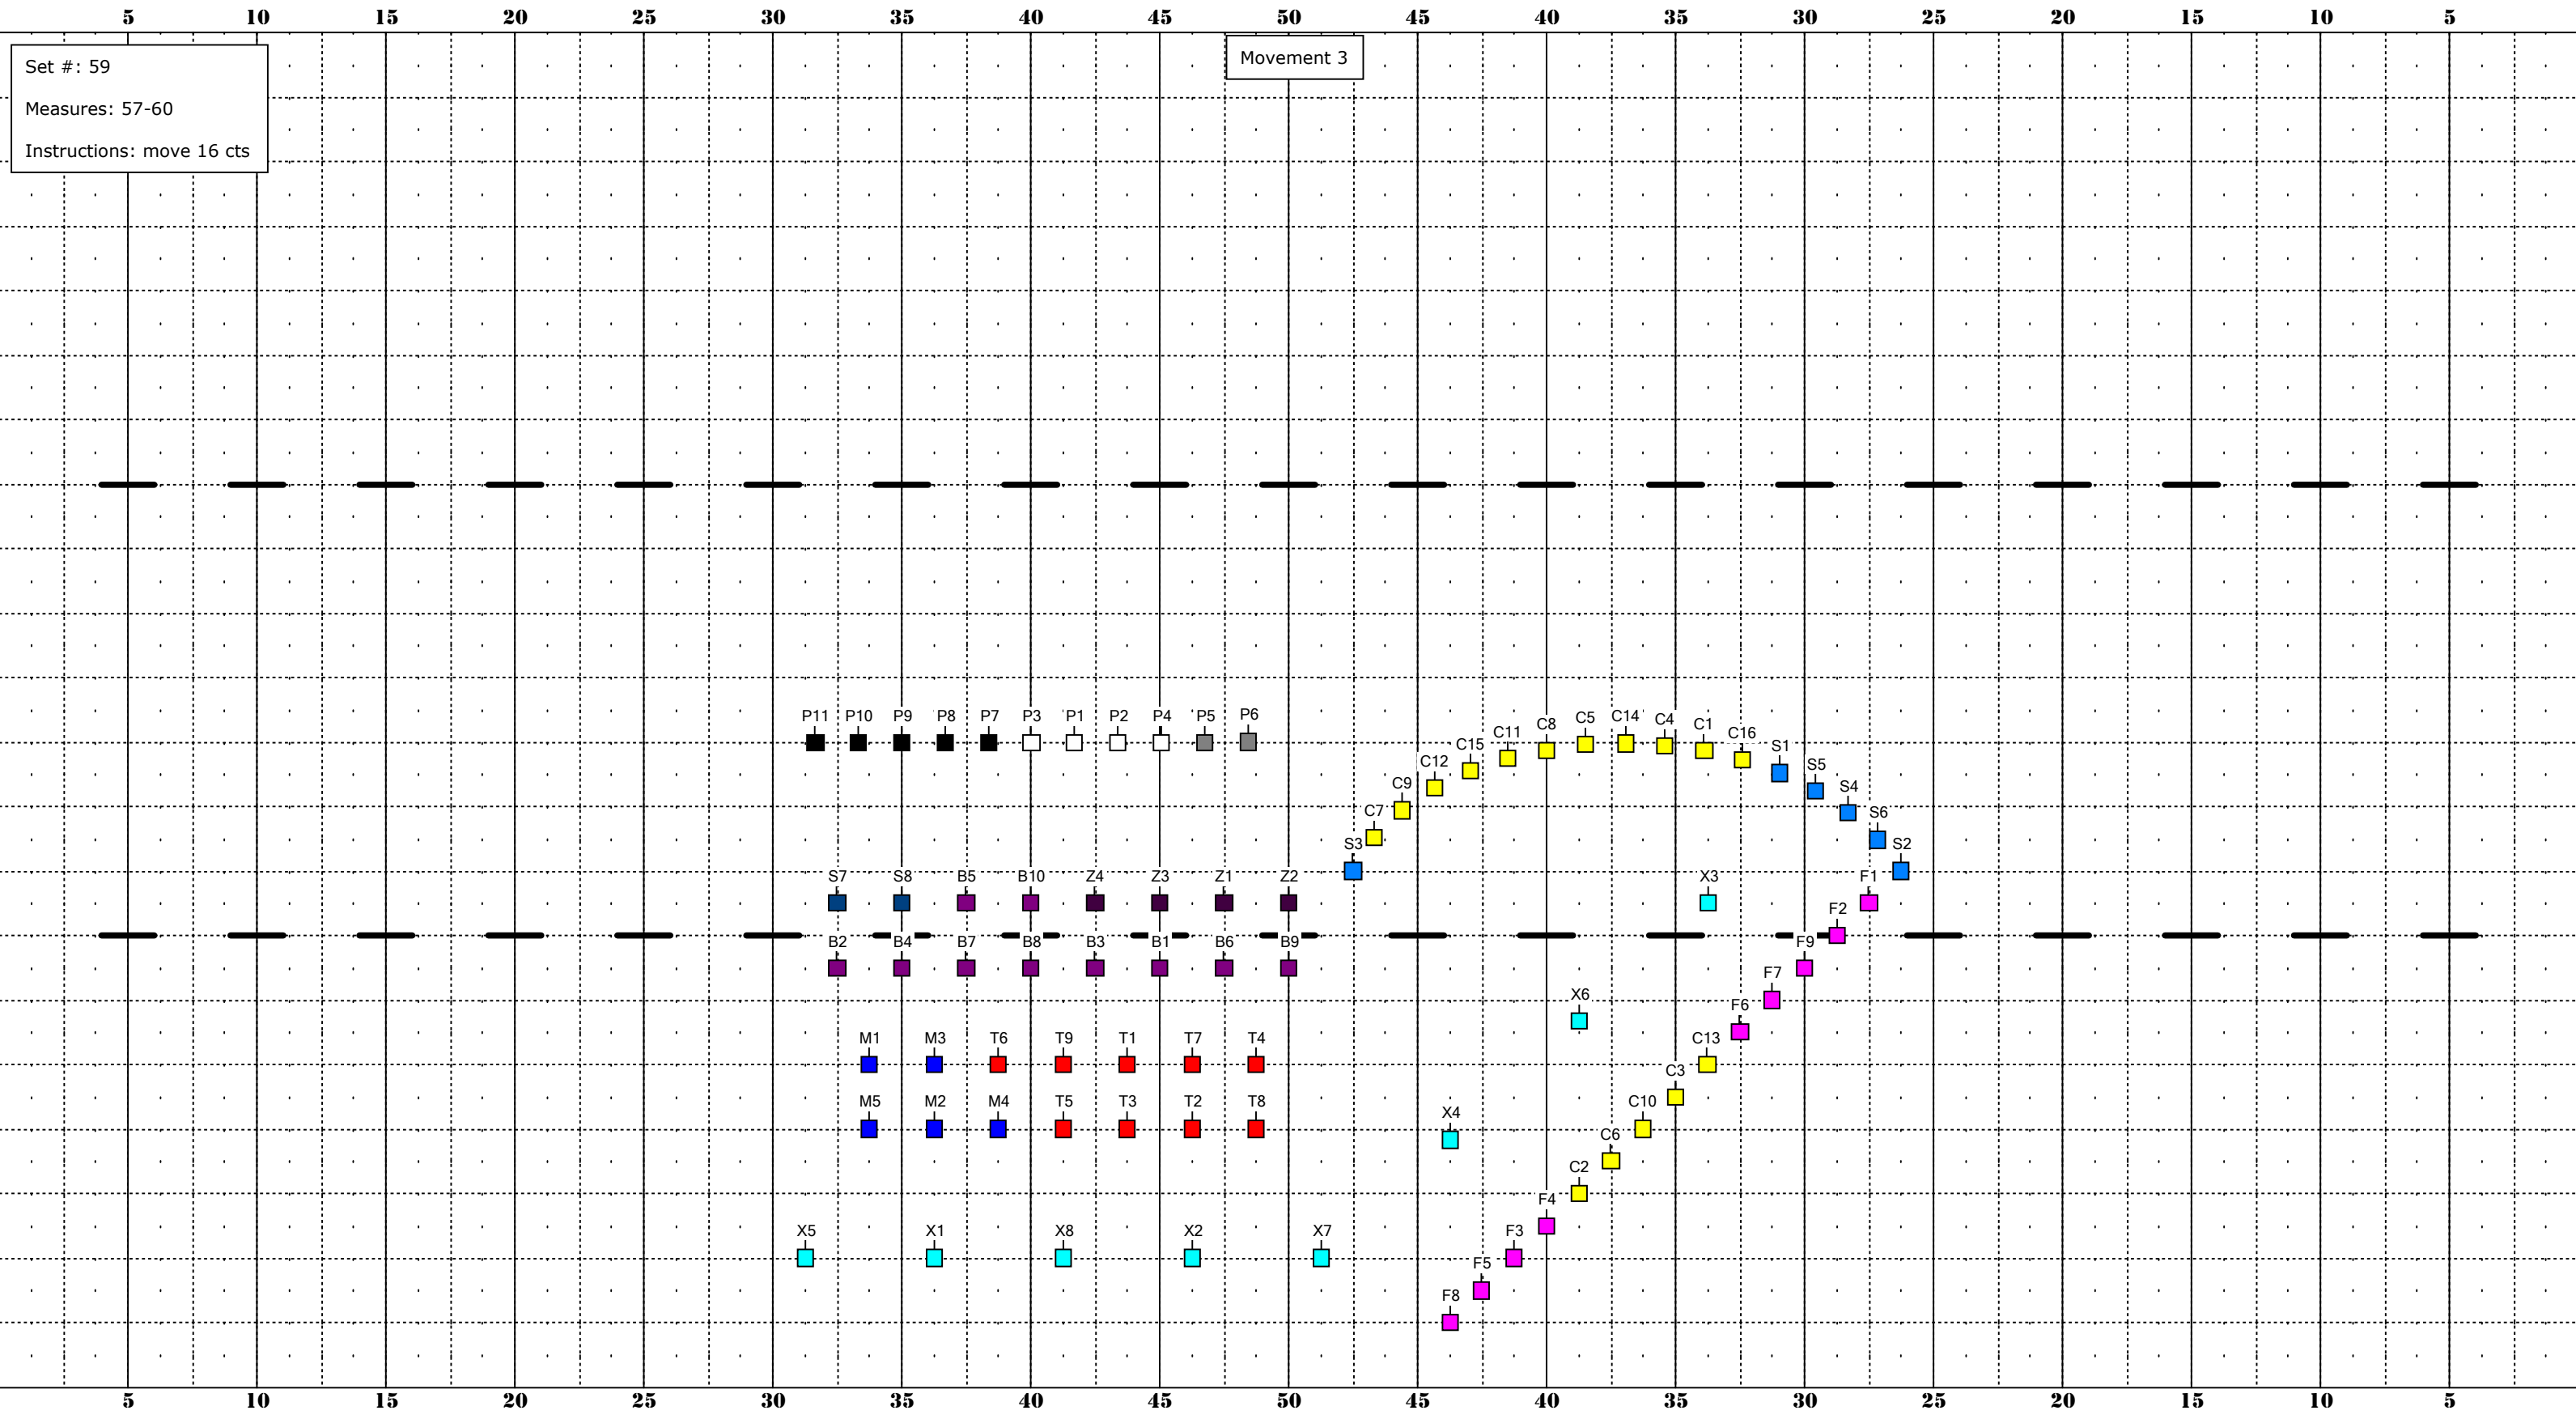

MARRIOTT'S RIDGE 2019

DRILL DESIGN BY:

Arjuna Myles