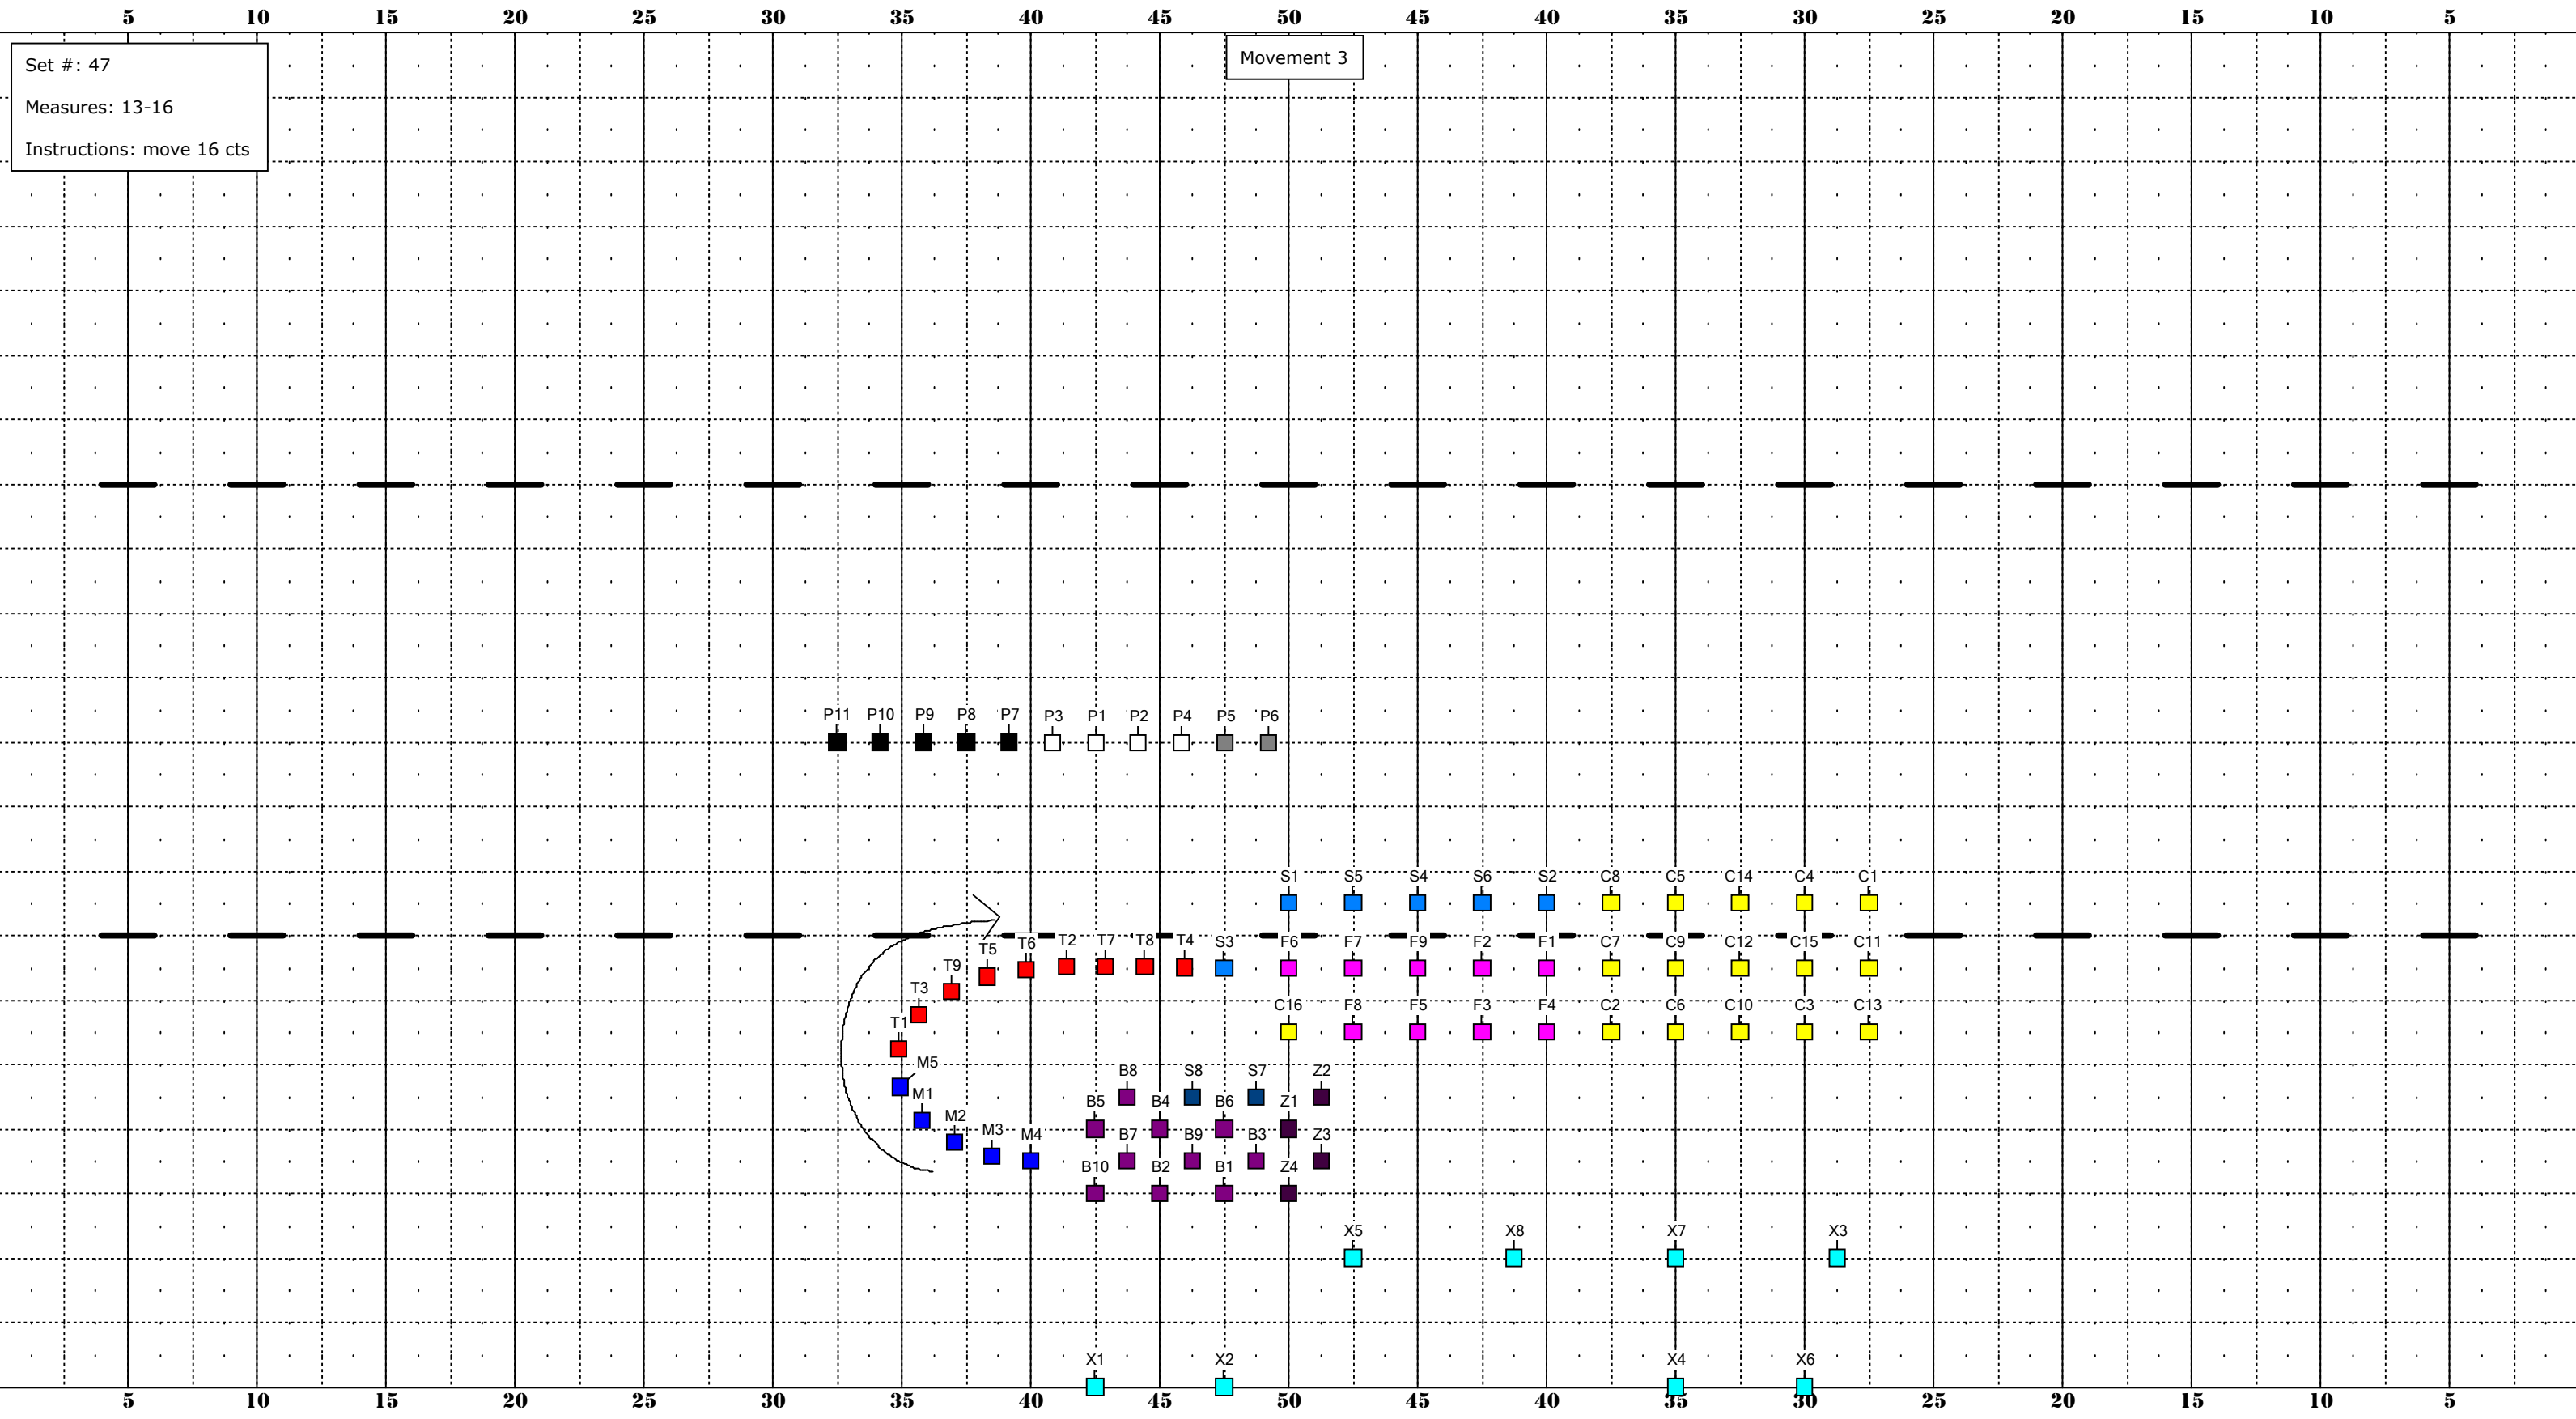

MARRIOTT'S RIDGE 2019

DRILL DESIGN BY:

Arjuna Myles