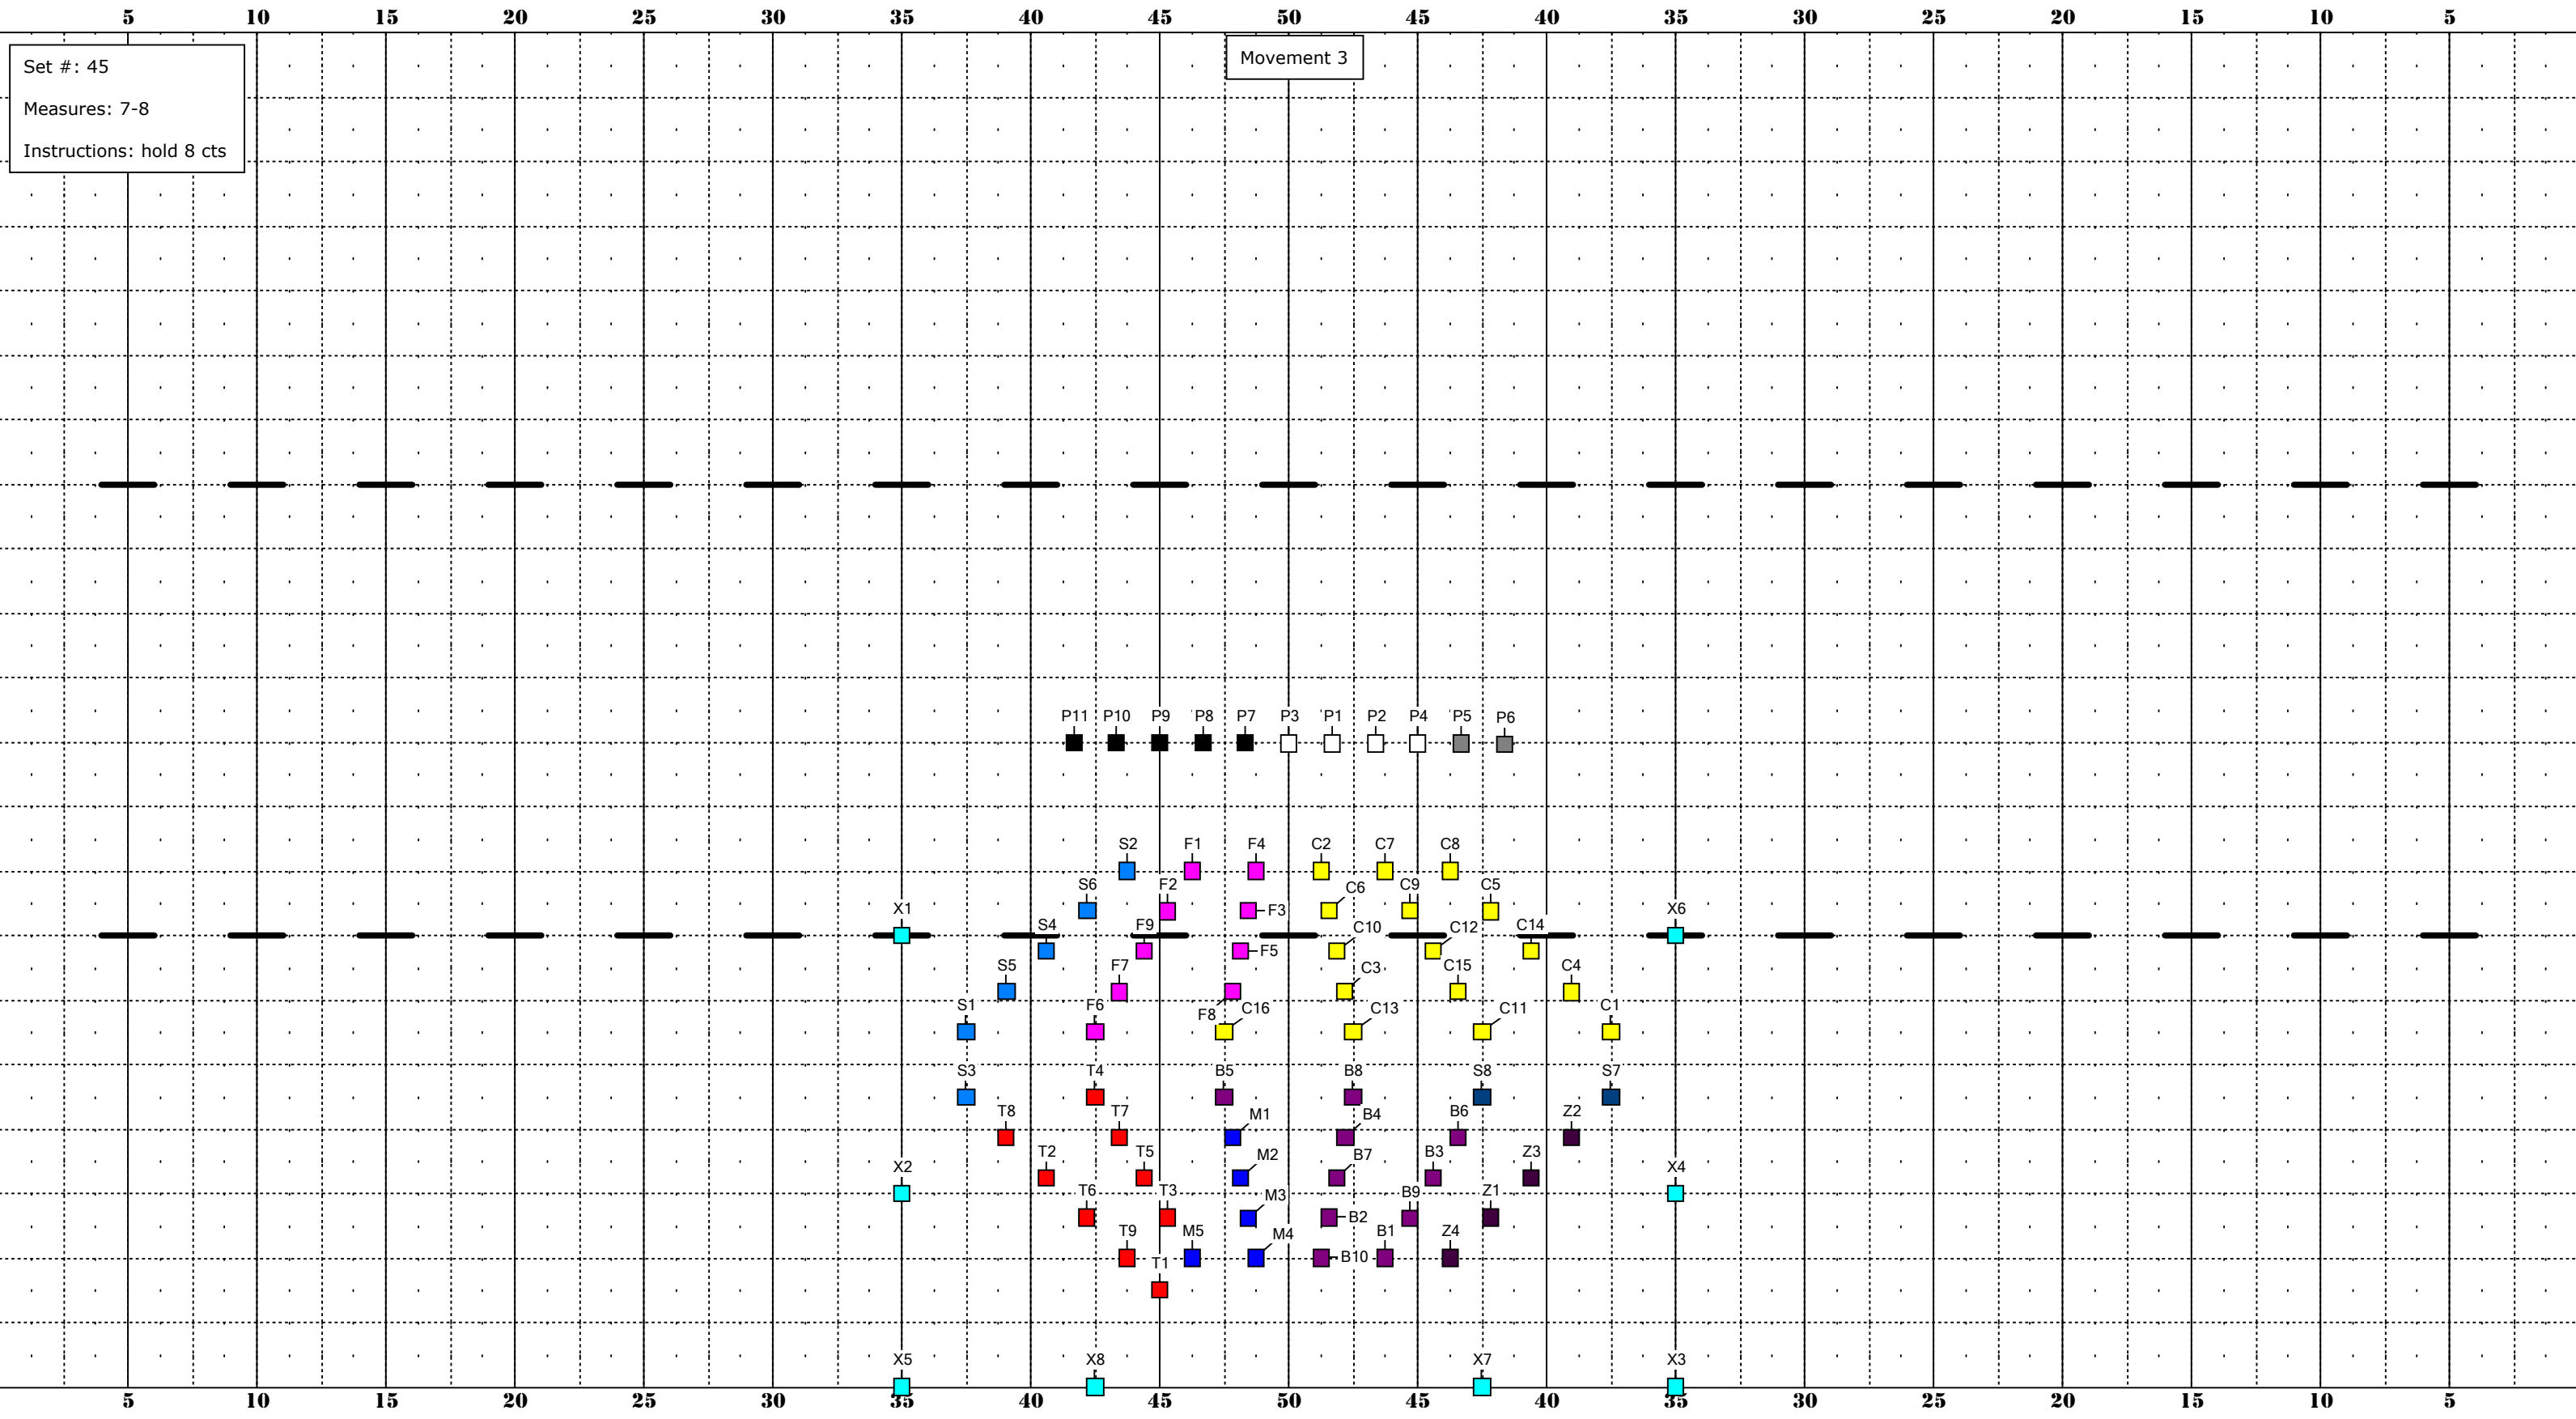

MARRIOTT'S RIDGE 2019

DRILL DESIGN BY:

Arjuna Myles