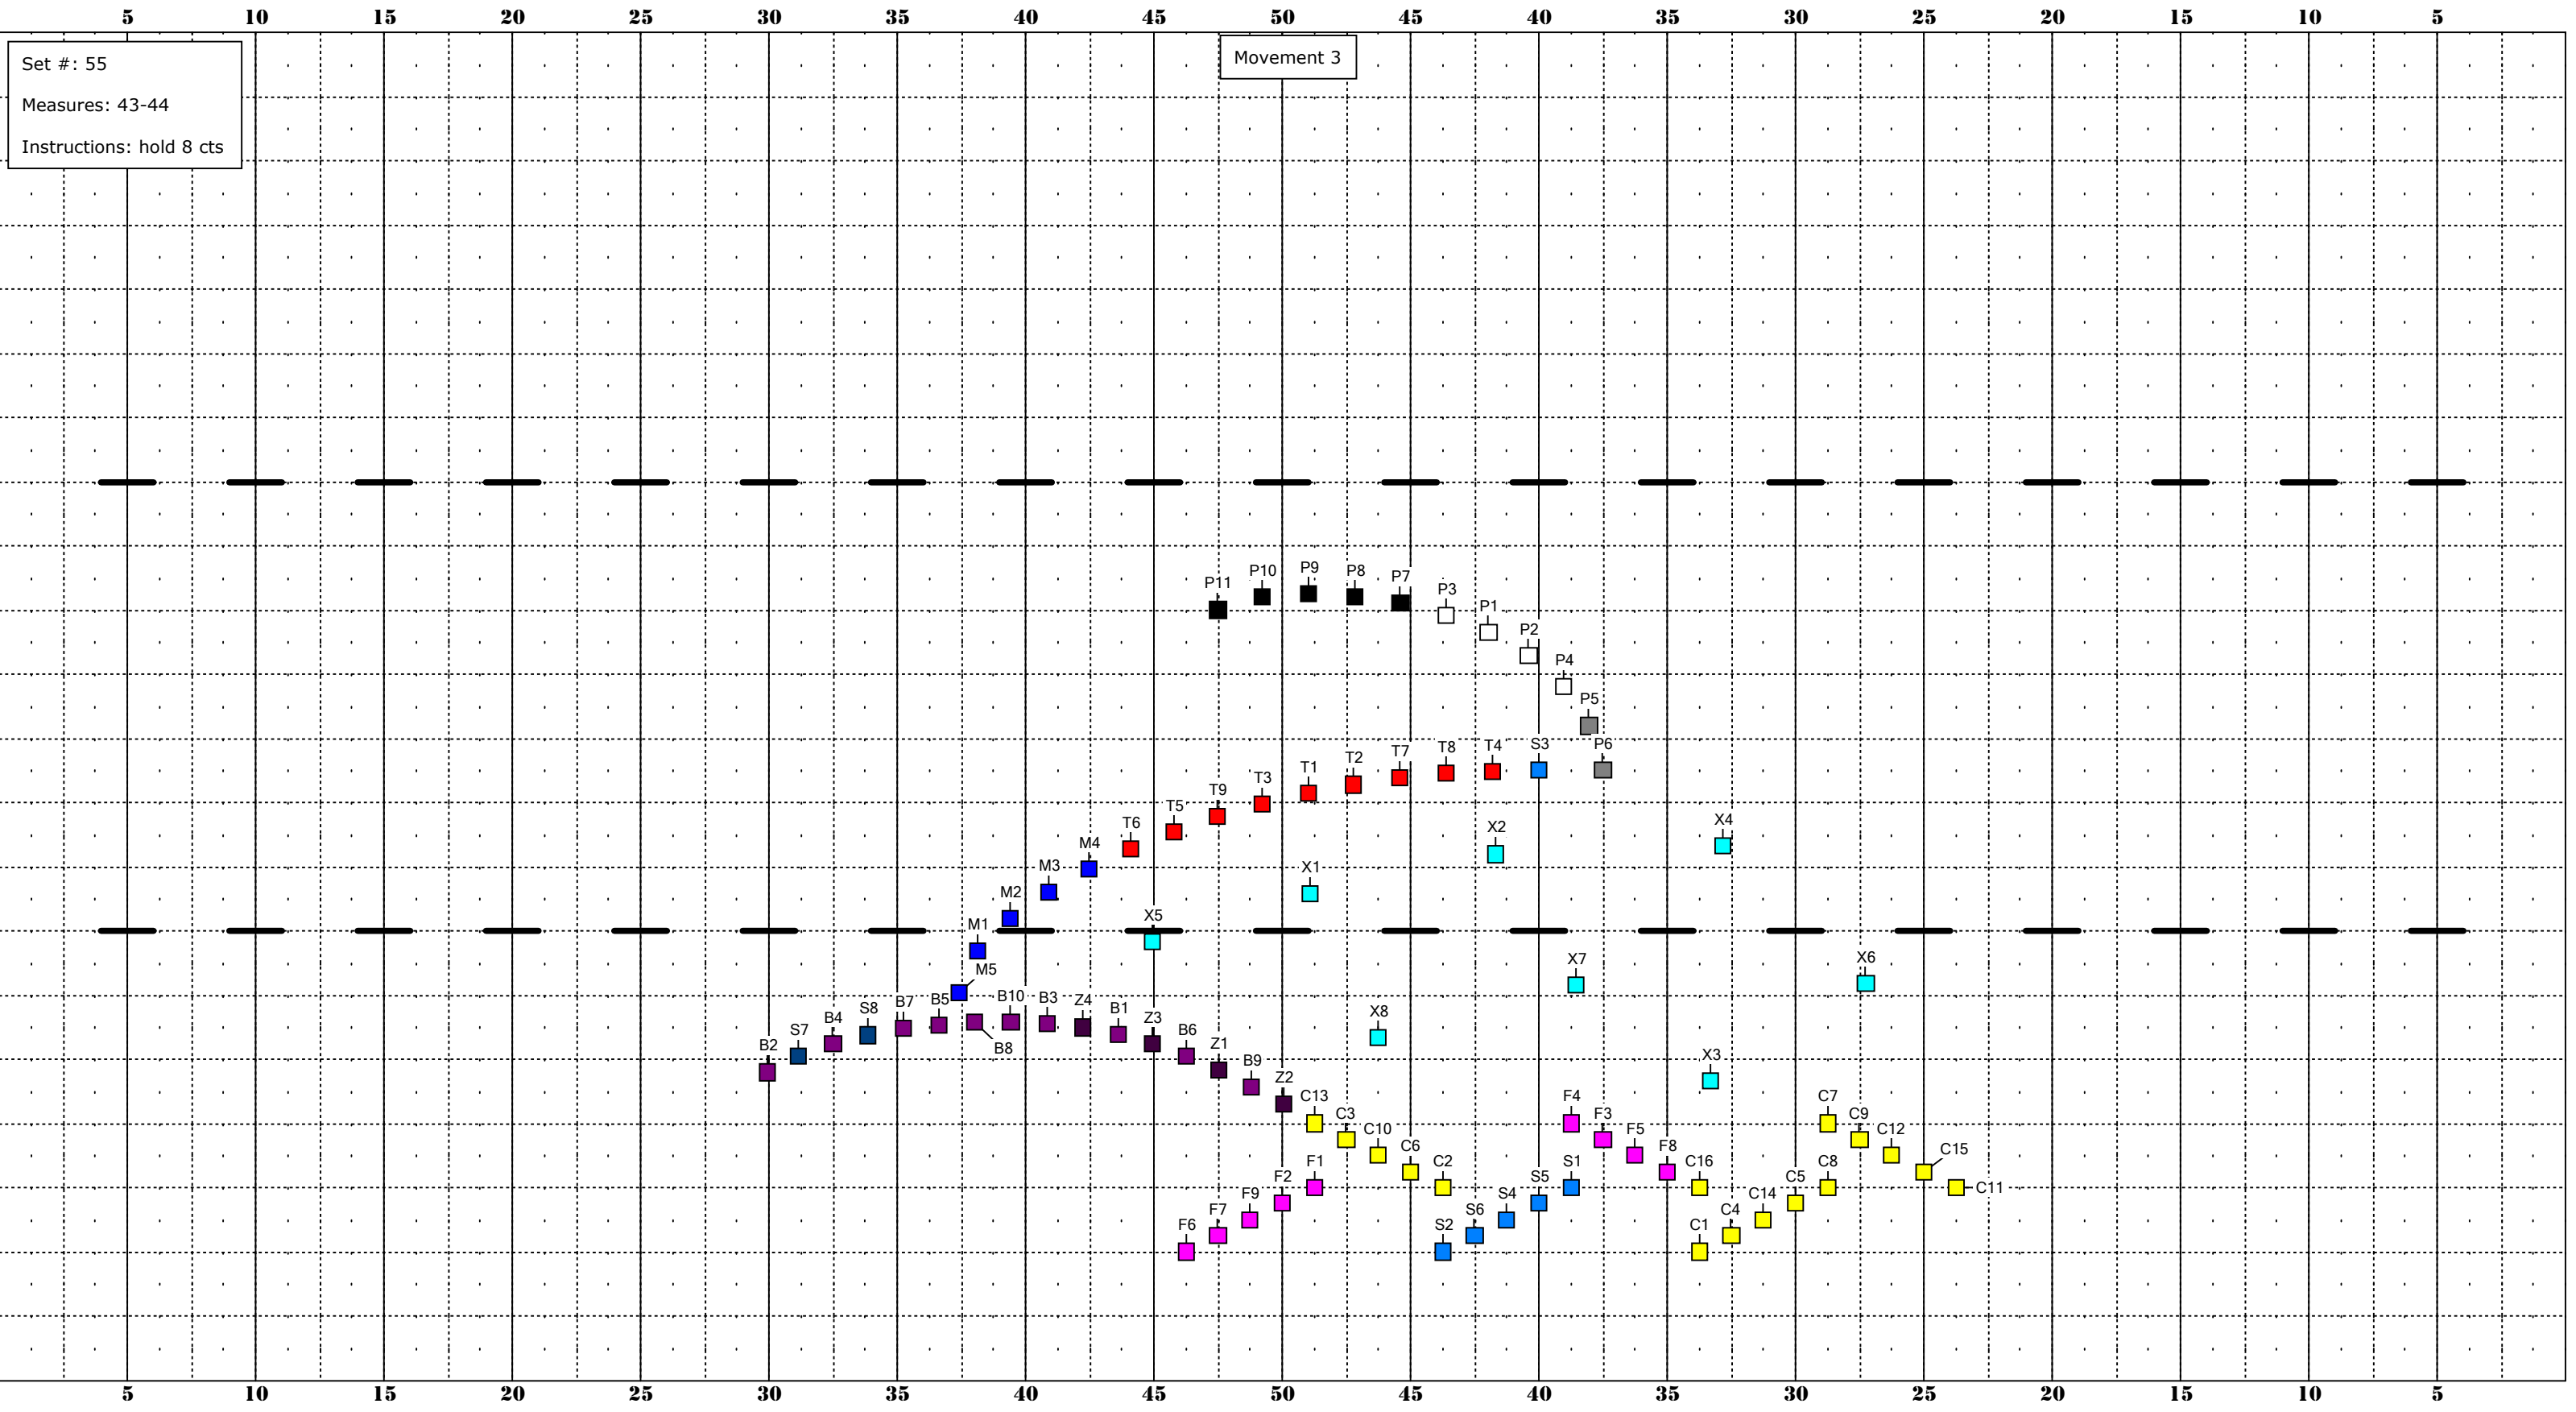

MARRIOTT'S RIDGE 2019

DRILL DESIGN BY:

Arjuna Myles