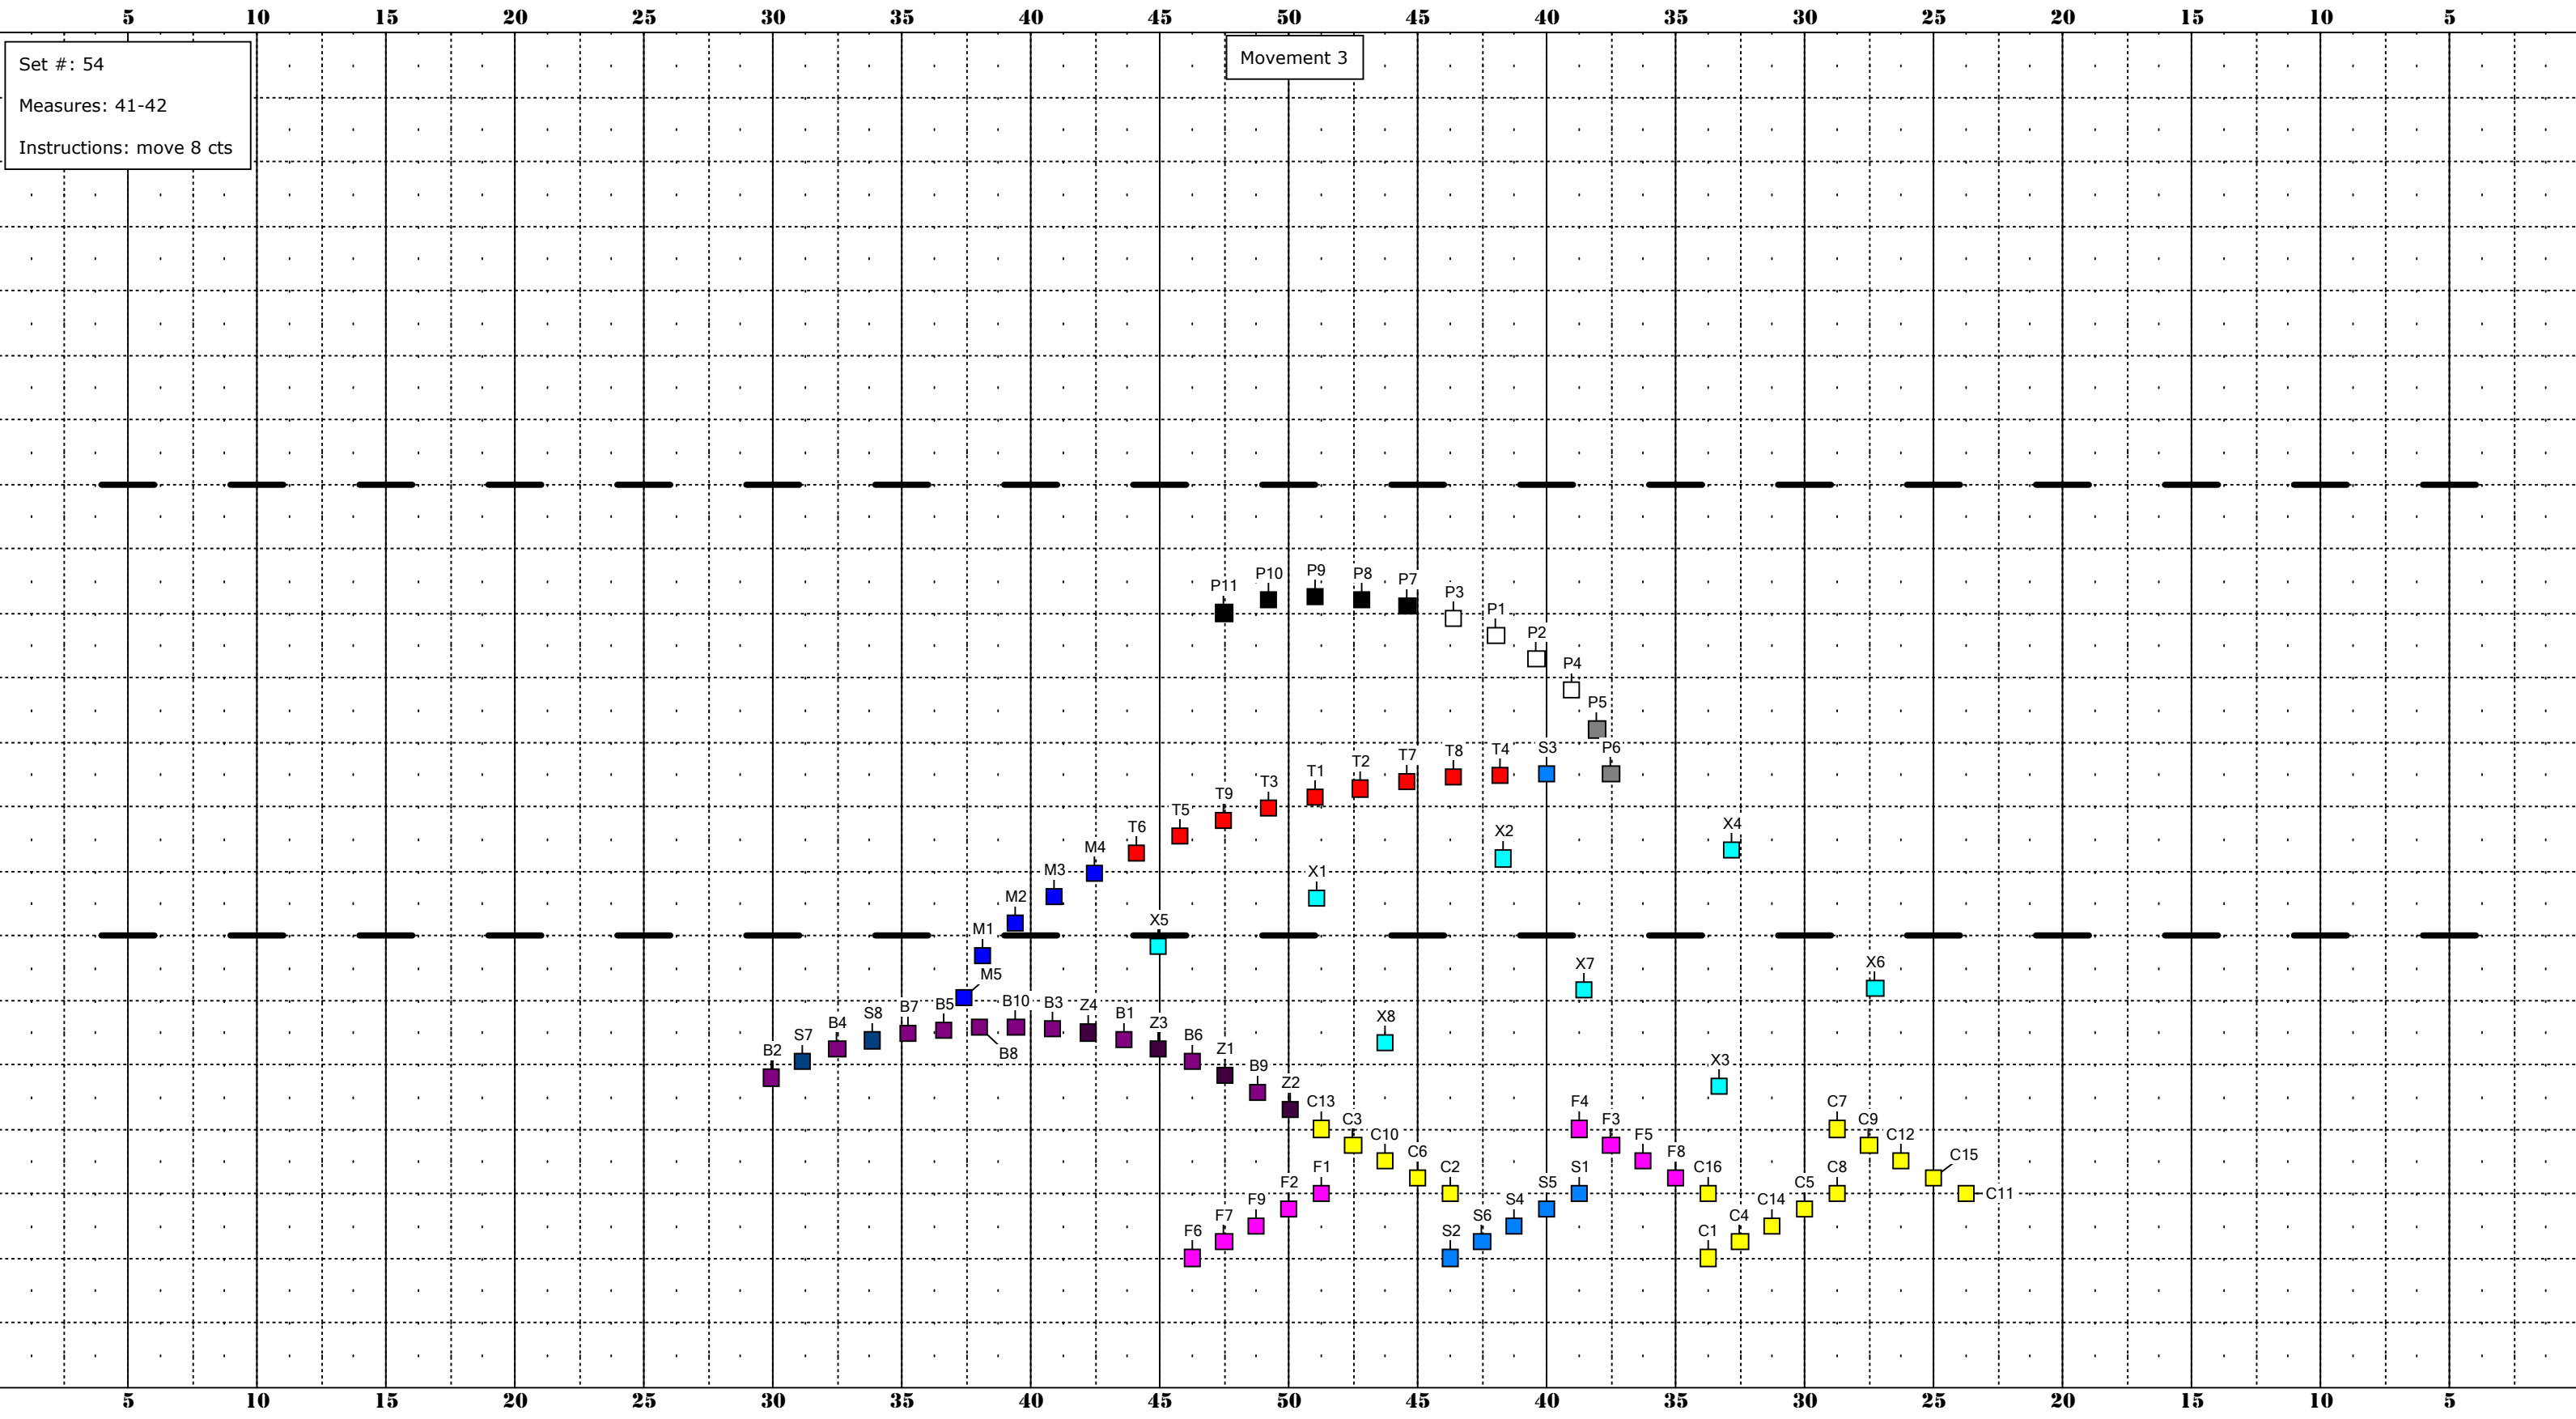

MARRIOTT'S RIDGE 2019

DRILL DESIGN BY:

Arjuna Myles