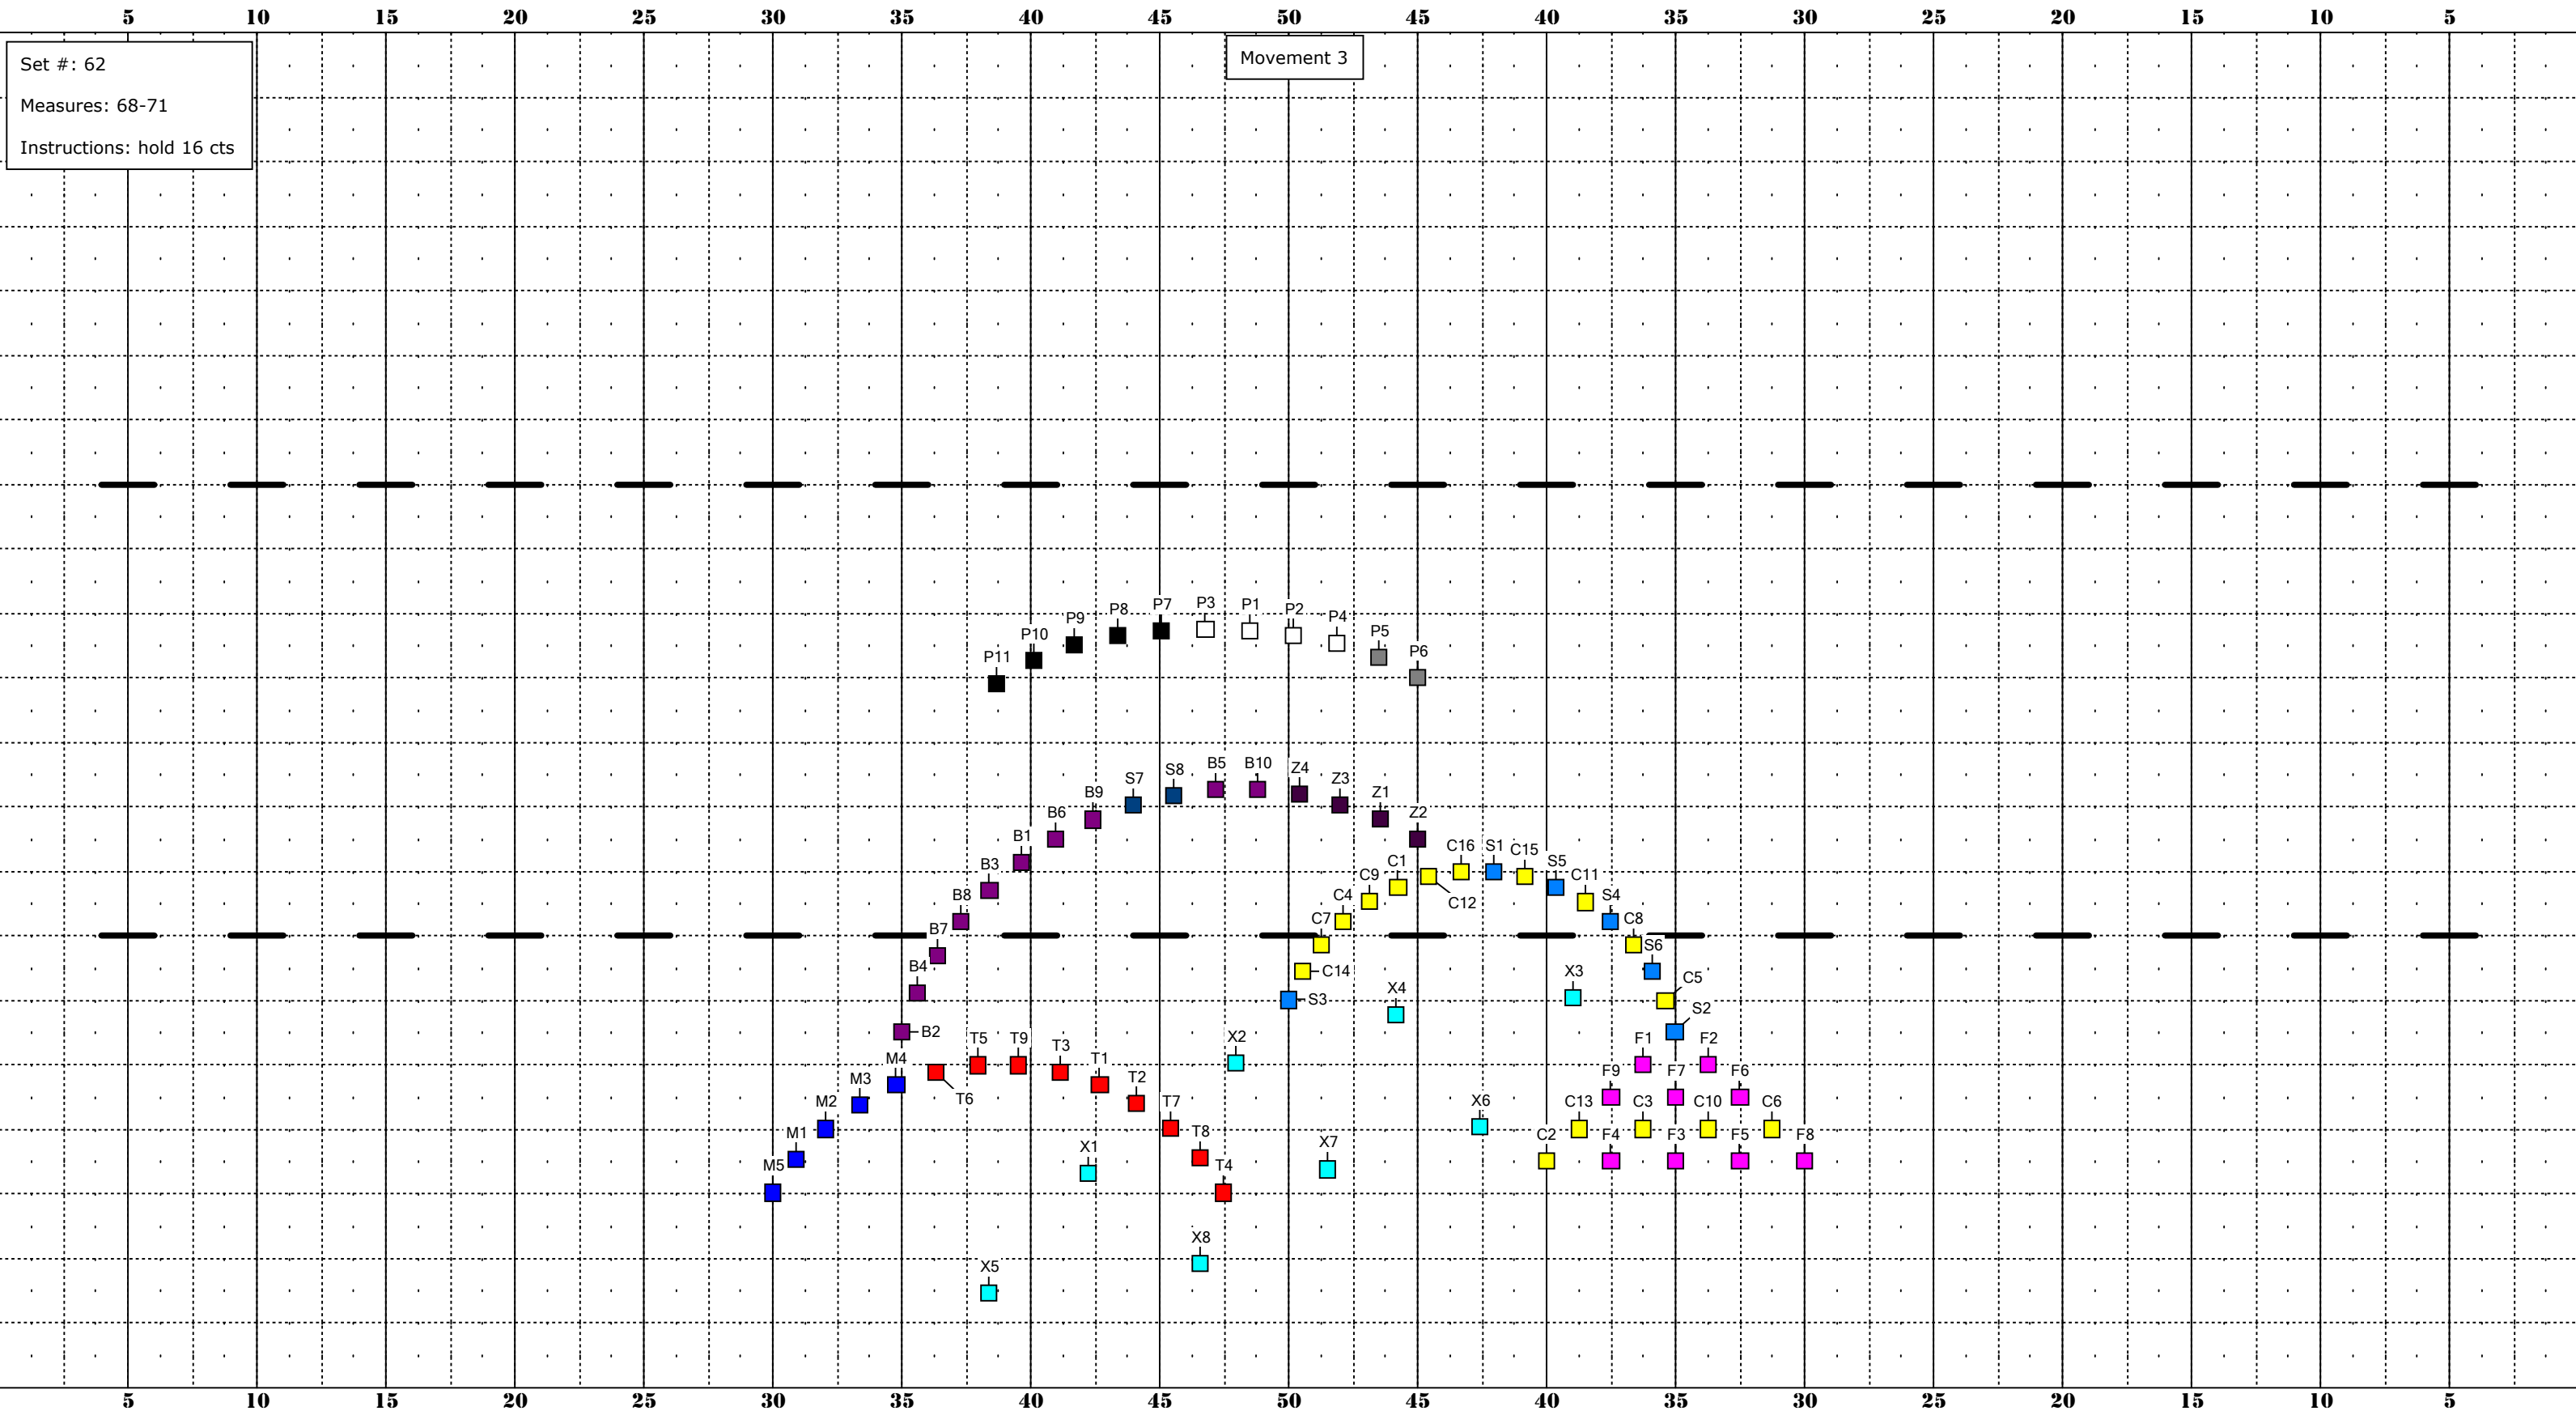

MARRIOTT'S RIDGE 2019

DRILL DESIGN BY:

Arjuna Myles