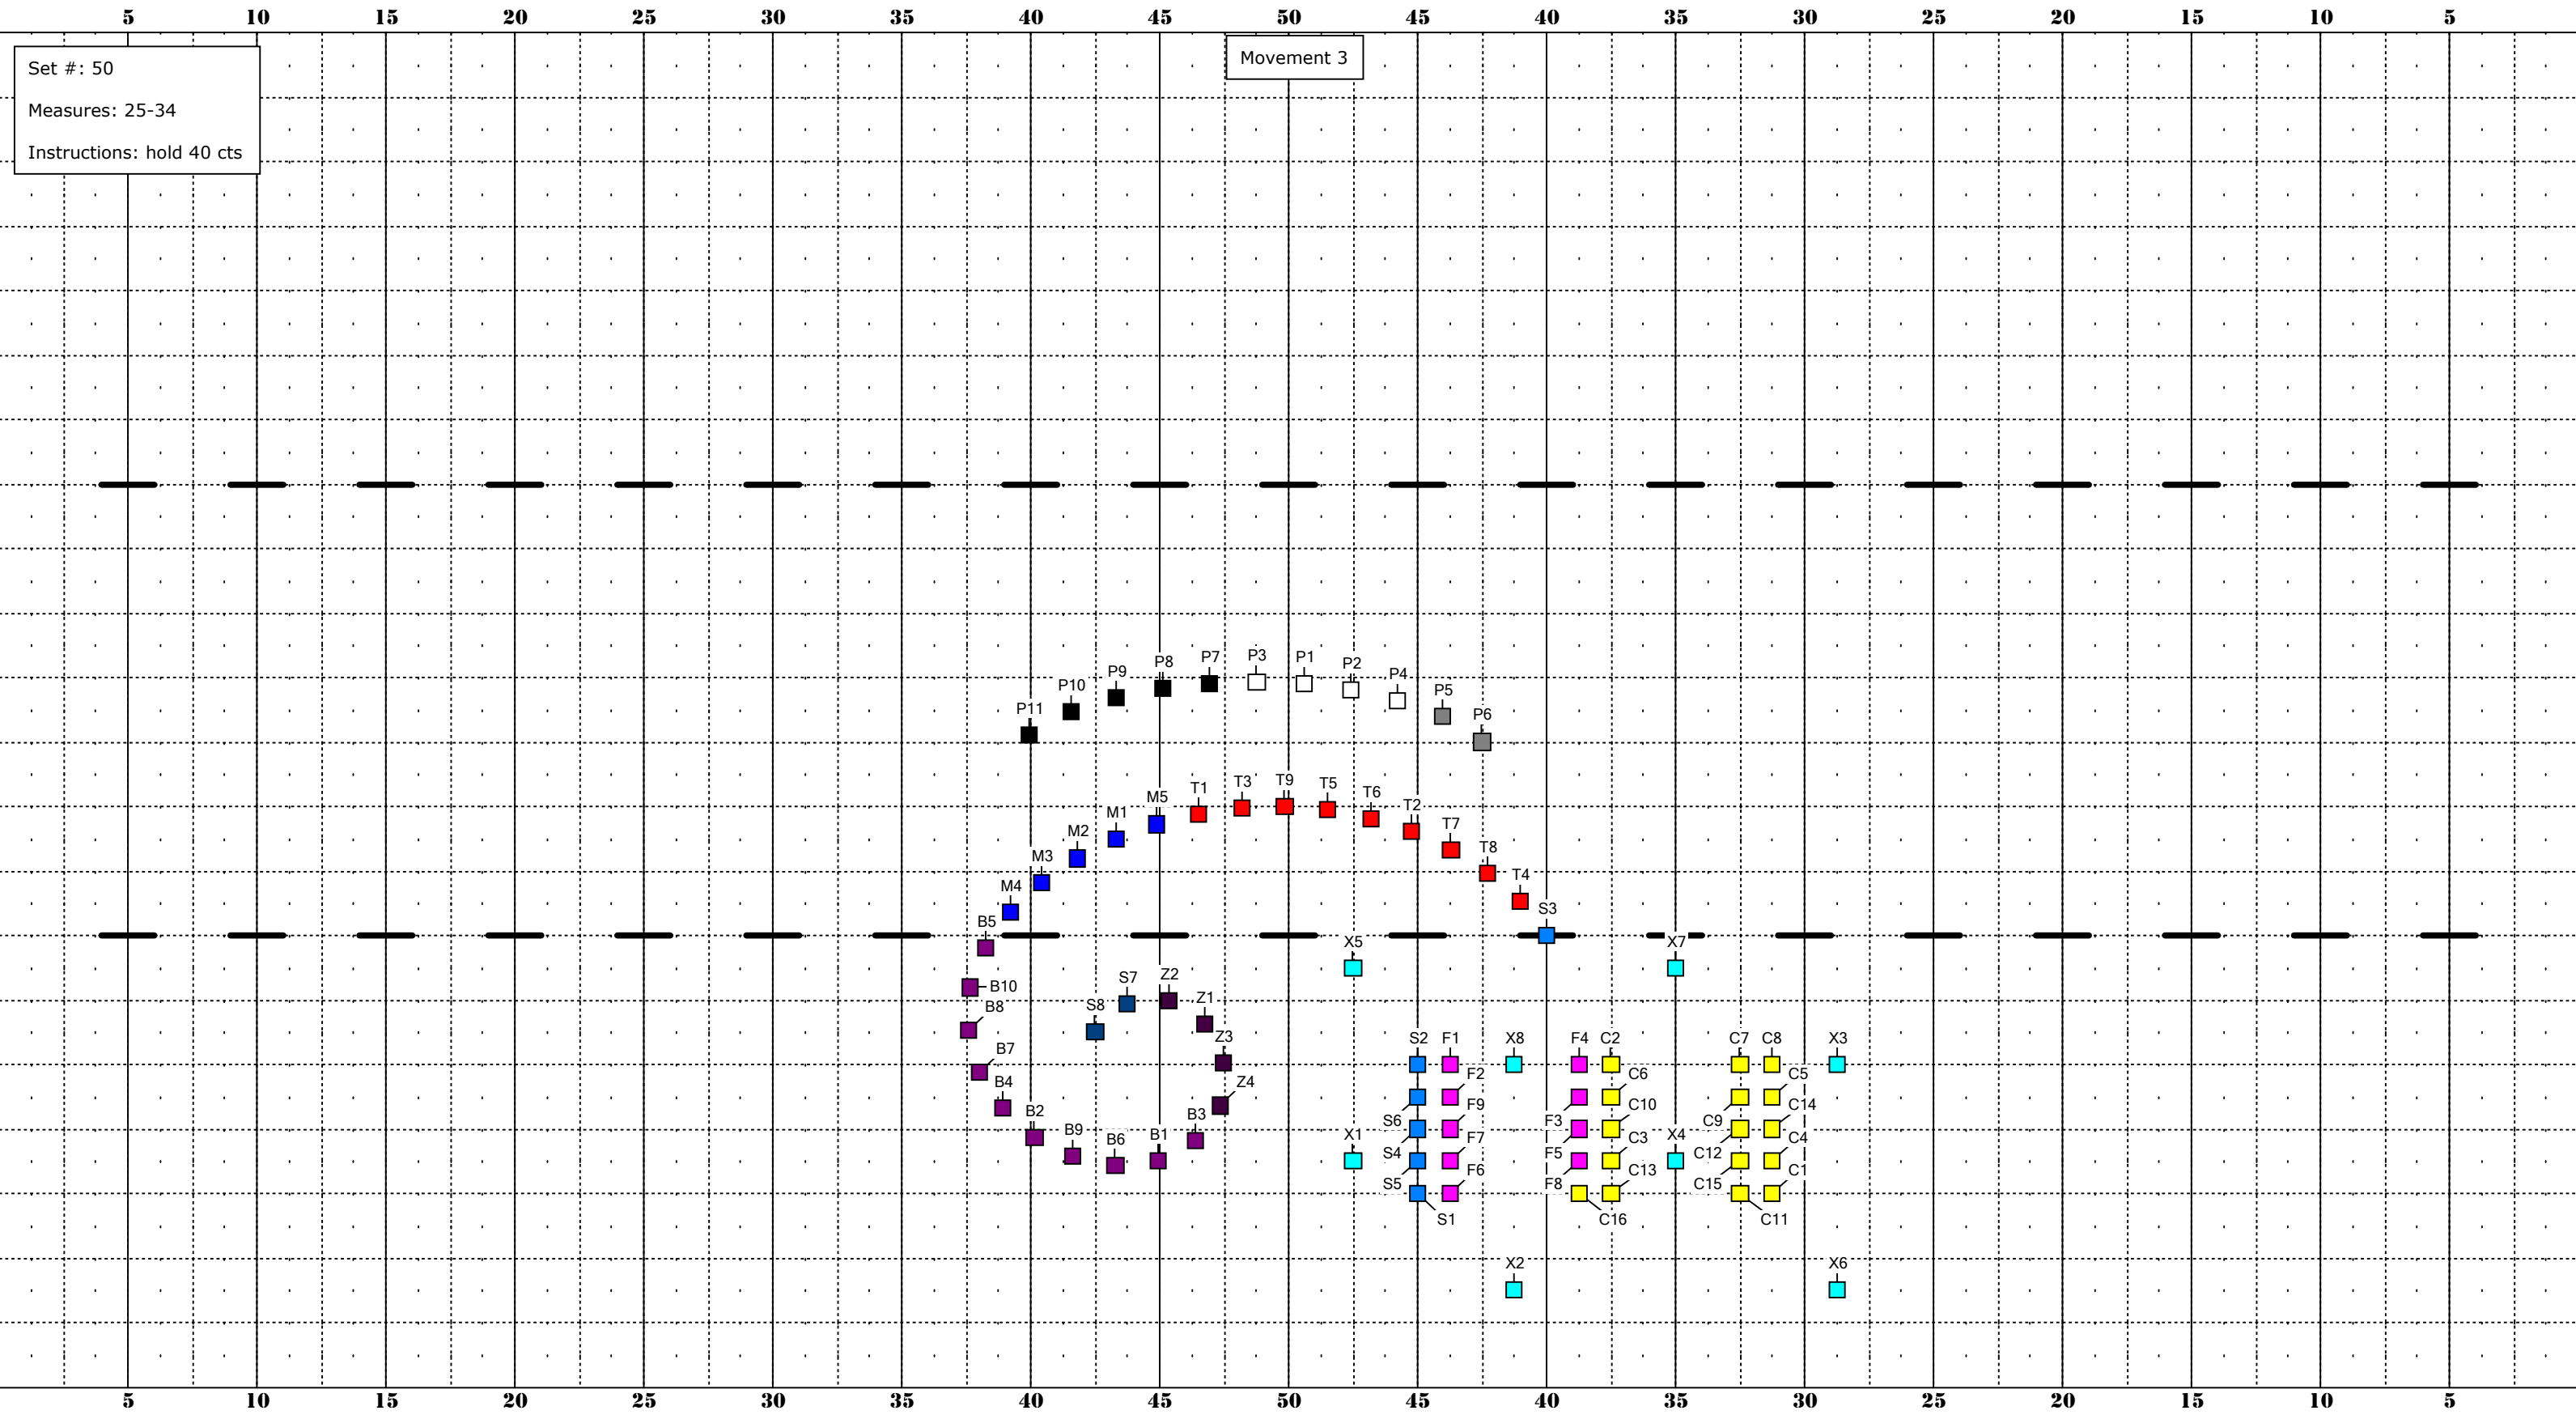

MARRIOTT'S RIDGE 2019

DRILL DESIGN BY:

Arjuna Myles