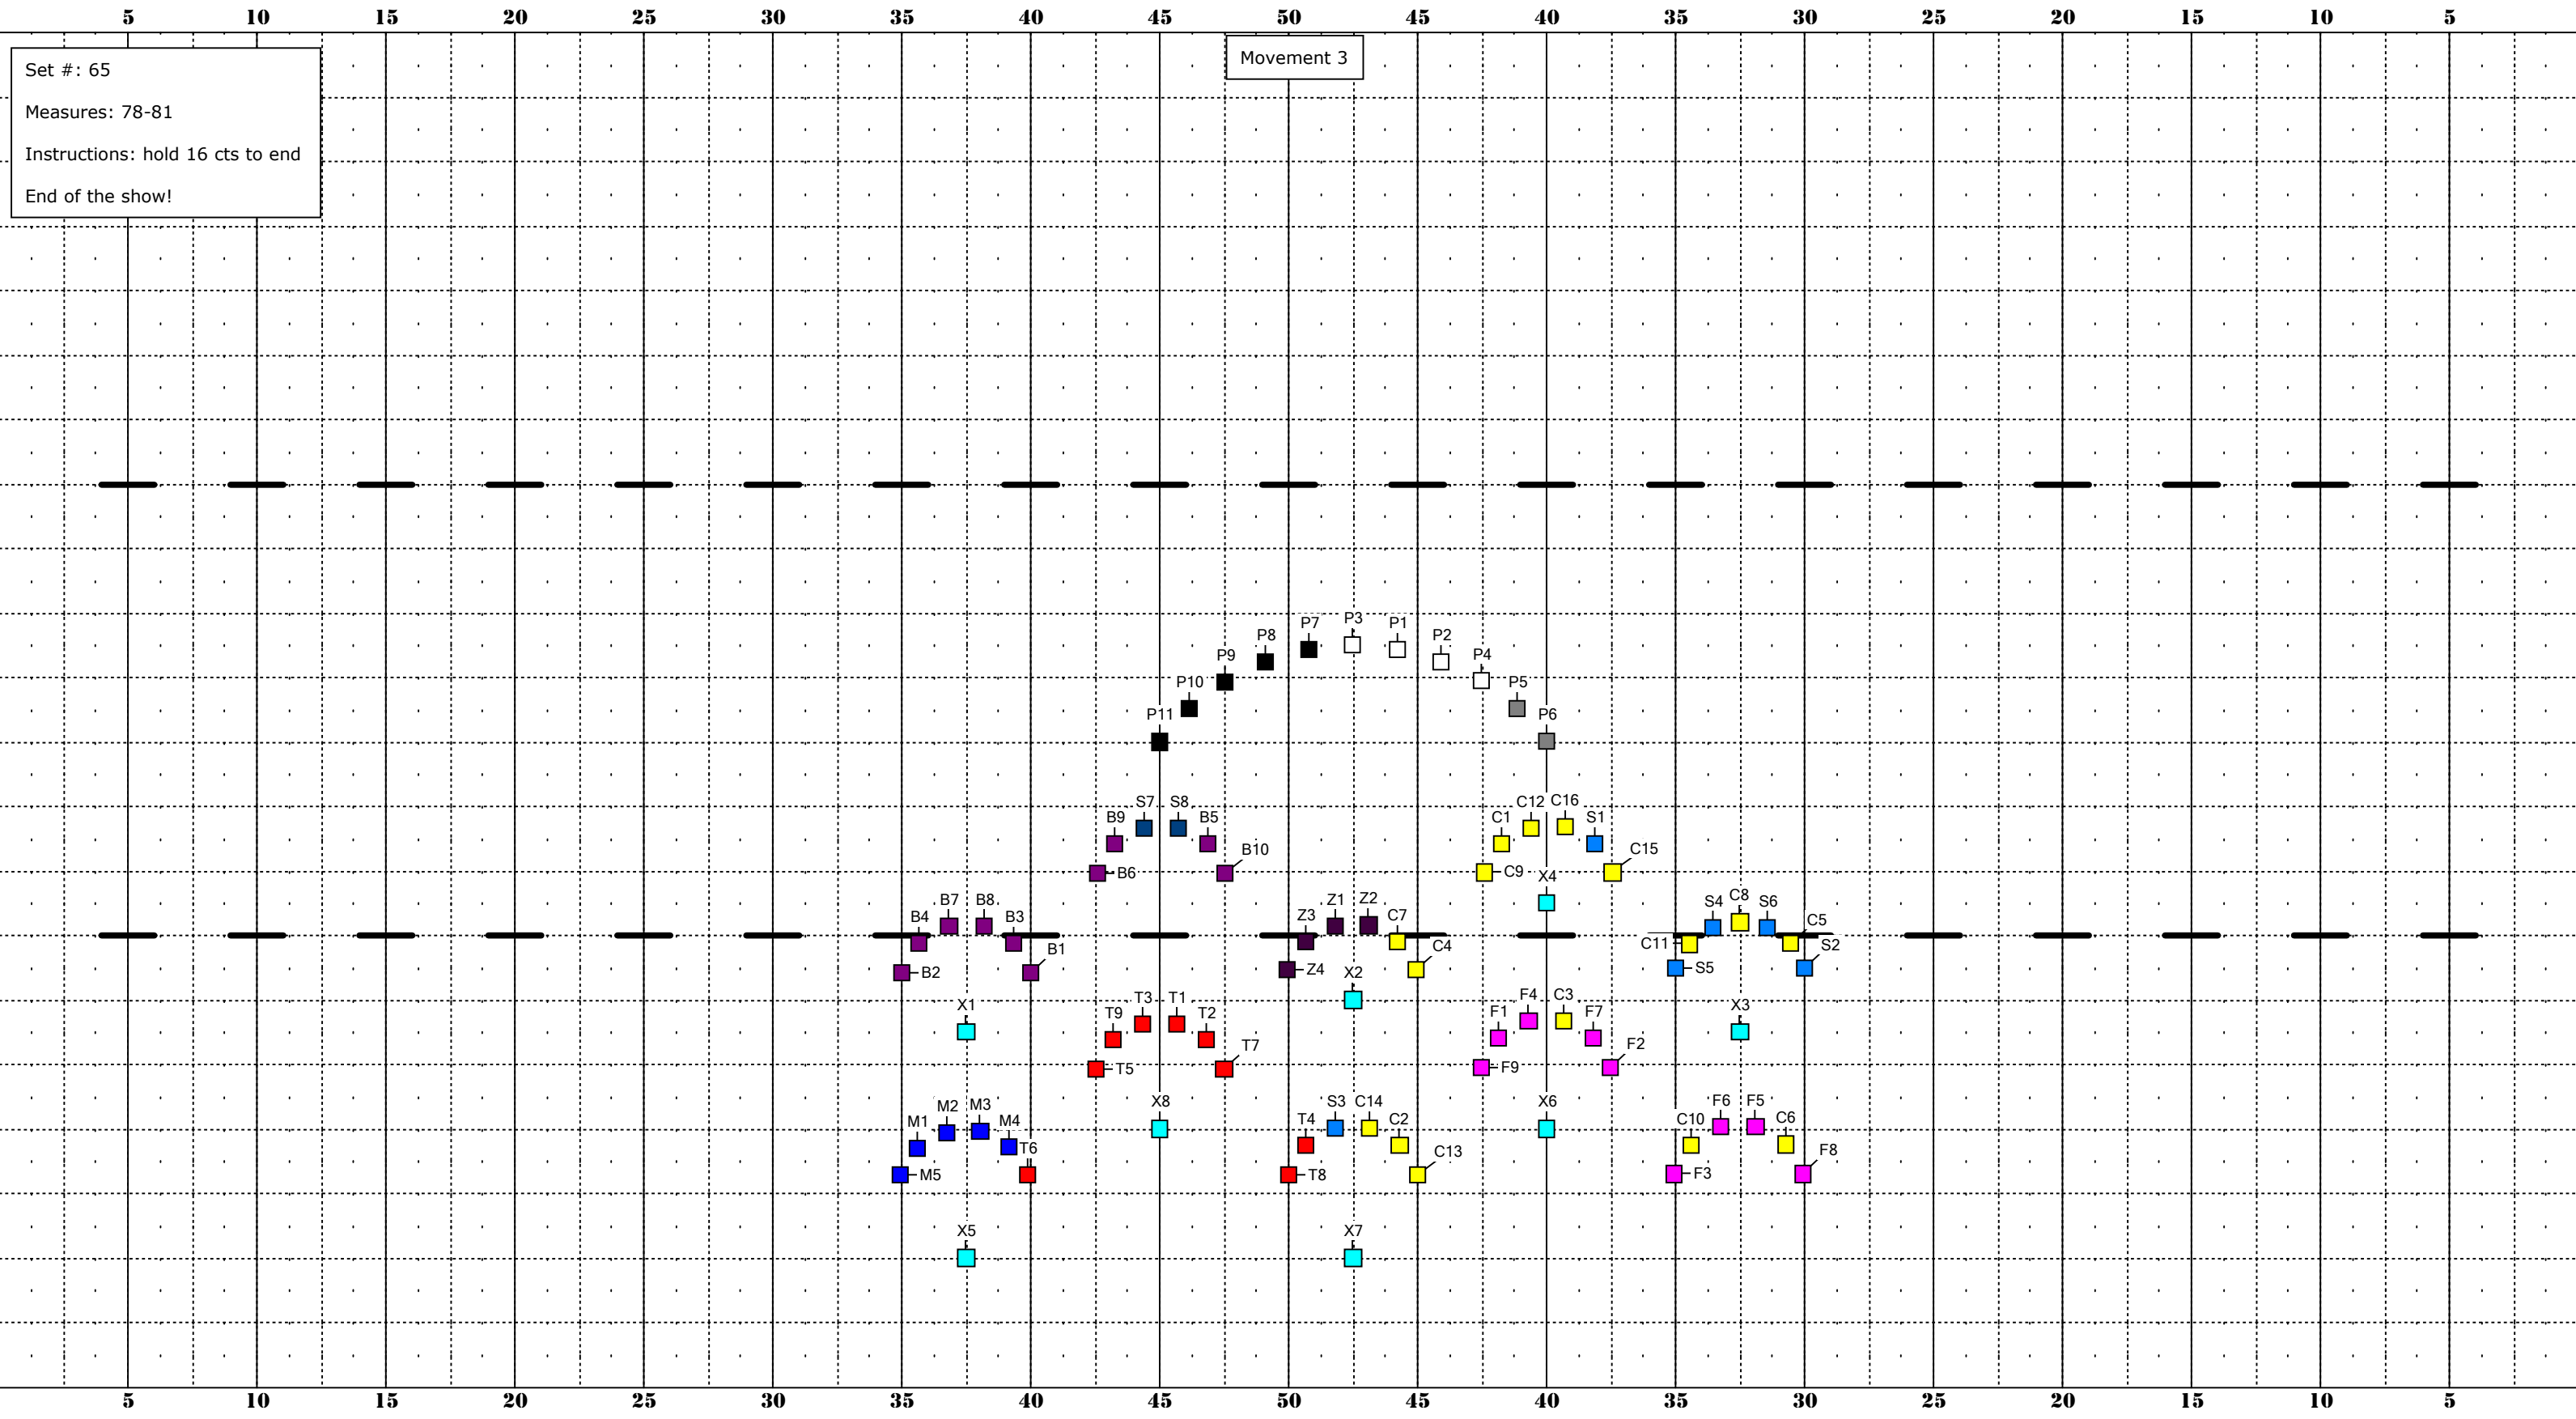

# MARRIOTT'S RIDGE 2019

DRILL DESIGN BY:

*Arjuna Myles*

# MARRIOTT'S RIDGE 2019

Movement 3

Set #: 65  
Measures: 78-81  
Instructions: hold 16 cts to end  
End of the show!

DRILL DESIGN BY:

*Arjuna Myles*