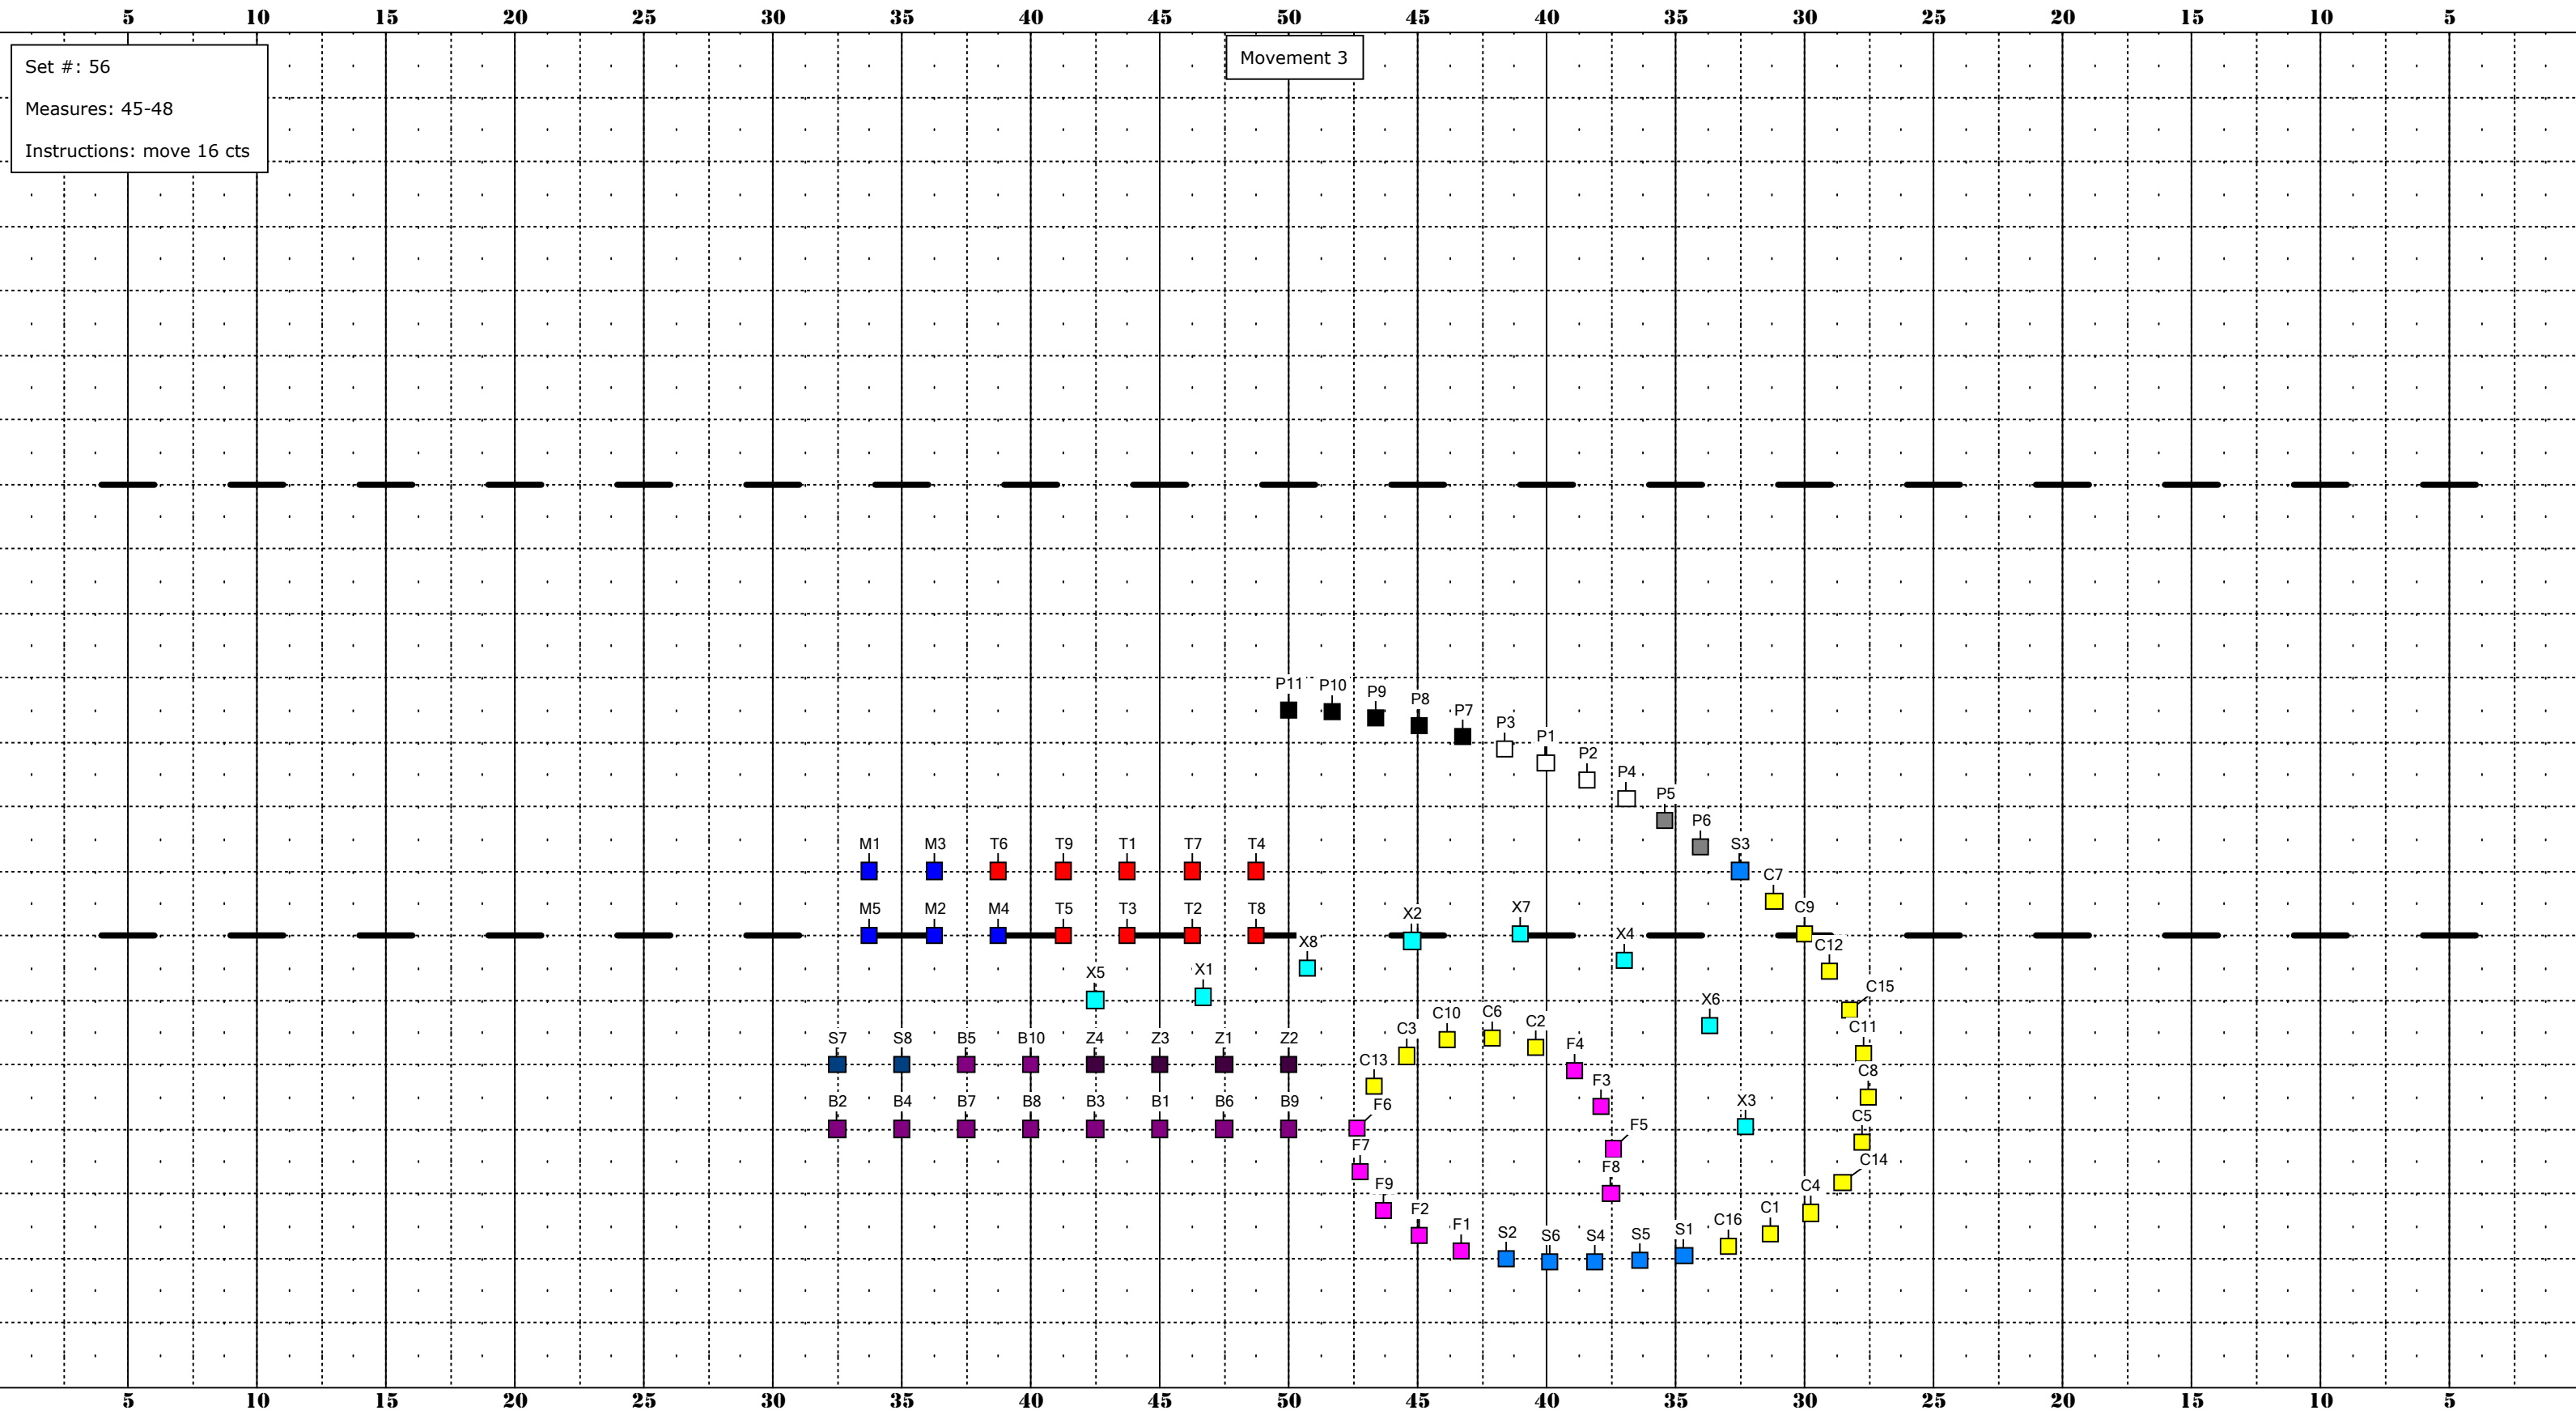

MARRIOTT'S RIDGE 2019

DRILL DESIGN BY:

Arjuna Myles